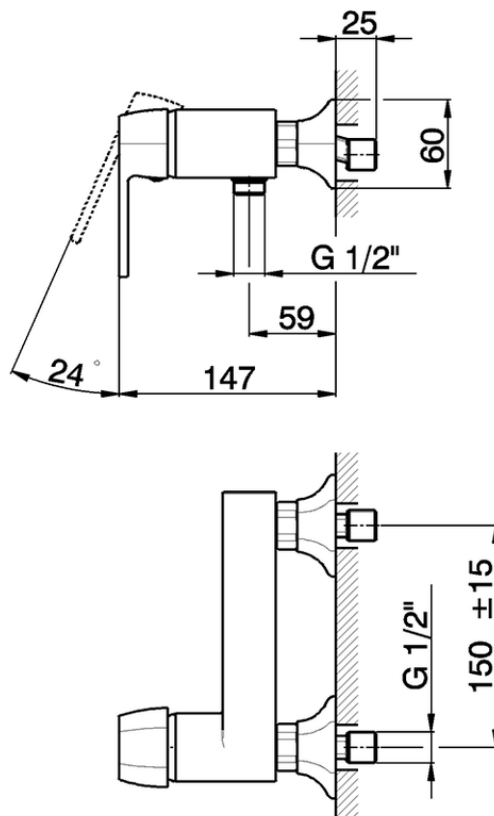

Single lever shower mixer **CH000444**

CH000444

<https://en.cisal.it/single-lever-shower-mixer-cherie-ch000444>

2026-06-14