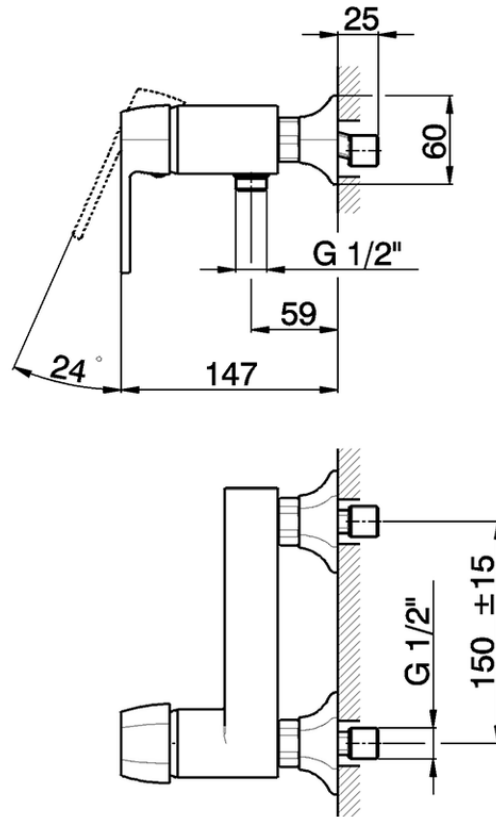

## Single lever shower mixer **CH000444**

CH000444

<https://en.cisal.it/single-lever-shower-mixer-cherie-ch000444>

2026-04-09