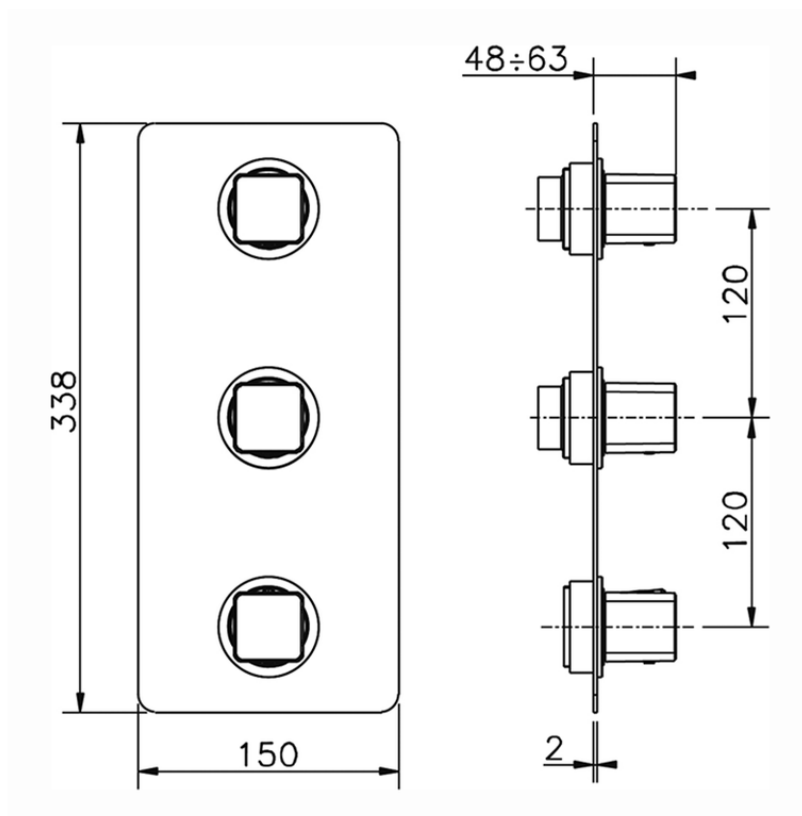

**Cover Part for 2 Function Concealed Thermo Valve CUBIC\_CU01V200**

CU01V200

<https://en.cisal.it/cover-part-for-2-function-concealed-thermo-valve-cubic-cu01v200>

ZA01V200

<https://en.cisal.it/2-function-concealed-thermostatic-valve-concealed-za01v200>