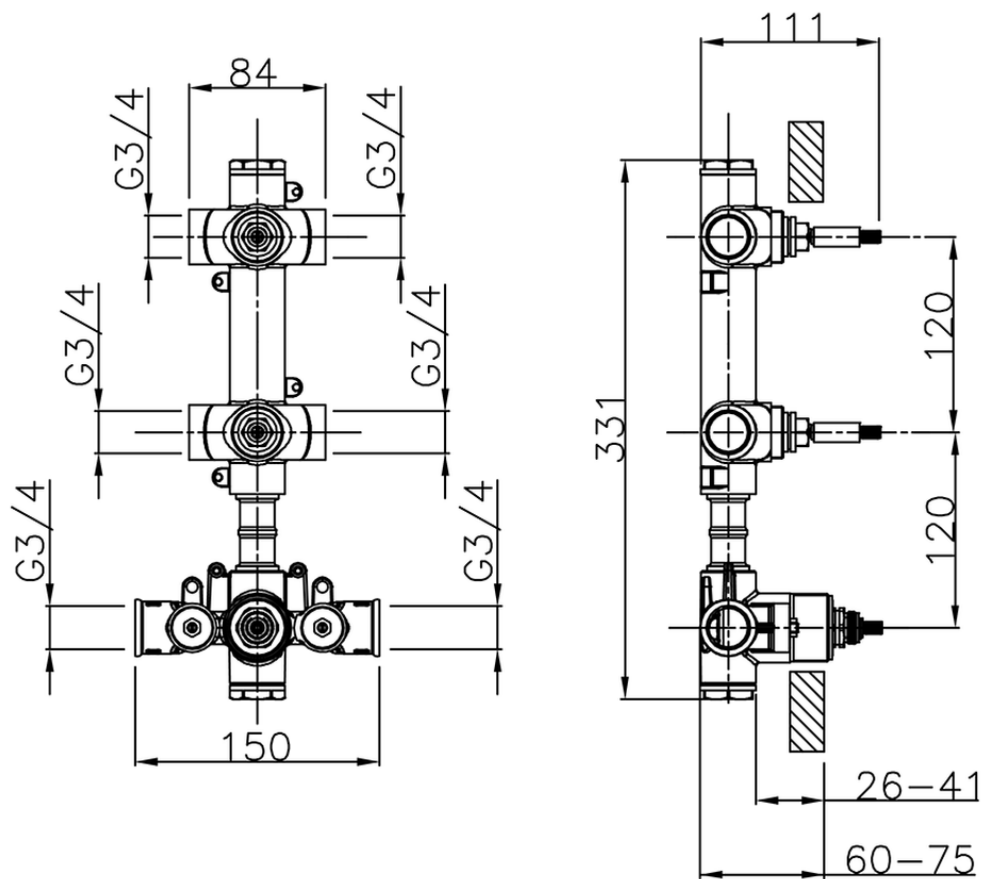

**Cover Part for 2 Function Concealed Thermo Valve CUBIC\_CU01V200**

CU01V200

<https://en.cisal.it/cover-part-for-2-function-concealed-thermo-valve-cubic-cu01v200>

ZA01V200

<https://en.cisal.it/2-function-concealed-thermostatic-valve-concealed-za01v200>