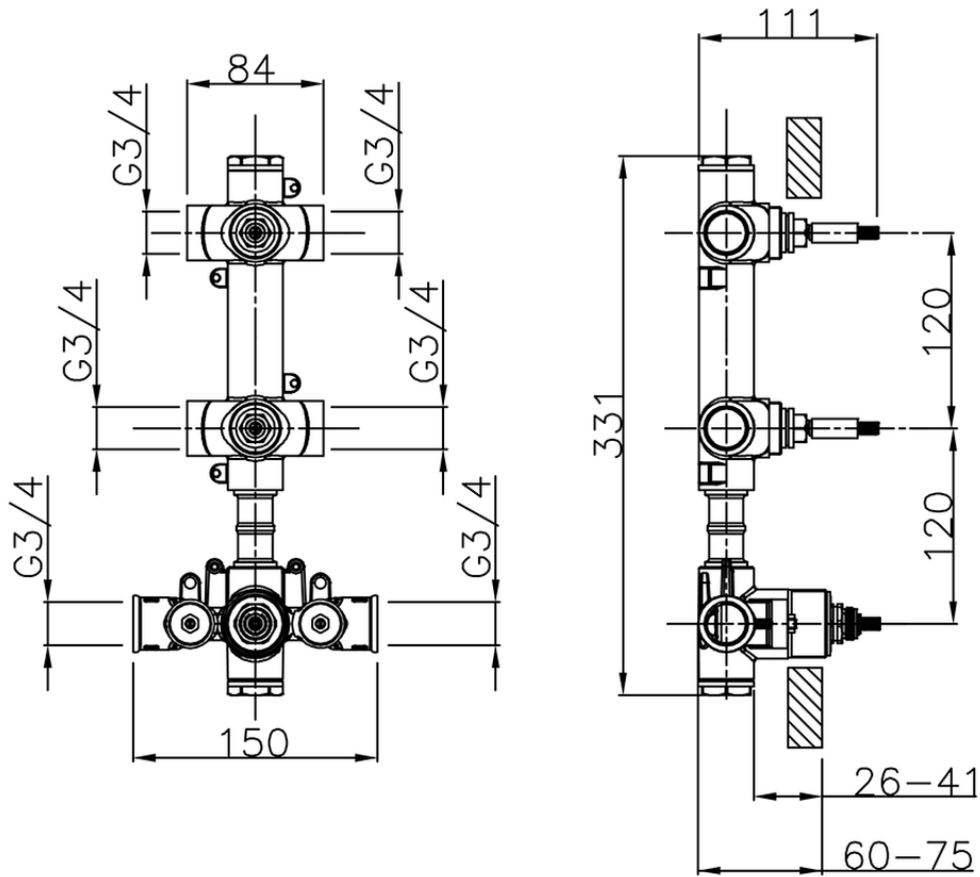

**Cover Part for 2 Function Concealed Thermo Valve CUBIC\_CU01V200**

CU01V200

<https://en.cisal.it/cover-part-for-2-function-concealed-thermo-valve-cubic-cu01v200>

ZA01V200

<https://en.cisal.it/2-function-concealed-thermostatic-valve-concealed-za01v200>