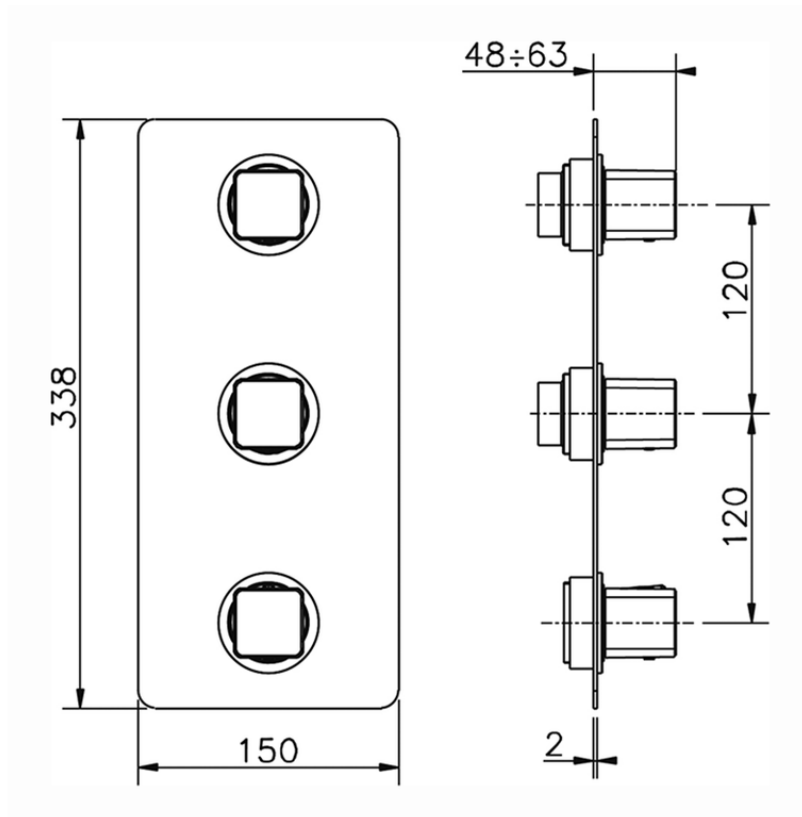

**Cover Part for 2 Function Concealed Thermo Valve CUBIC\_CU01V200**

CU01V200

<https://en.cisal.it/cover-part-for-2-function-concealed-thermo-valve-cubic-cu01v200>

ZA01V200

<https://en.cisal.it/2-function-concealed-thermostatic-valve-concealed-za01v200>