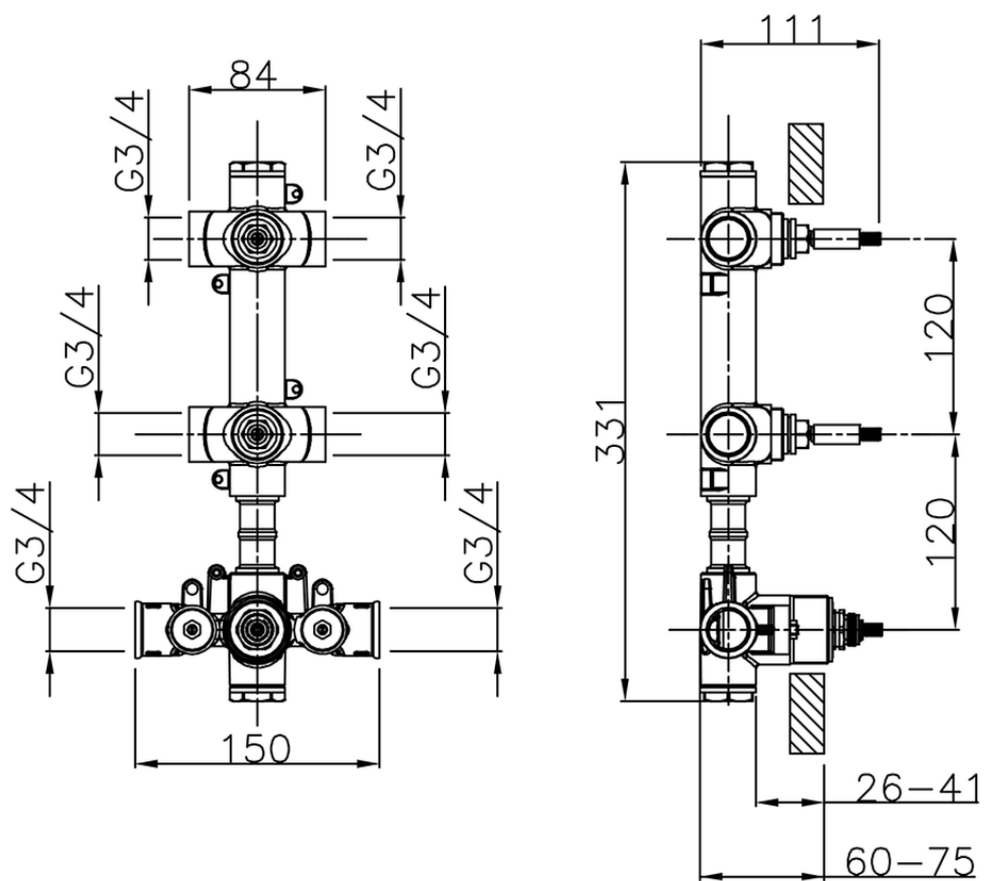

**Cover Part for 2 Function Concealed Thermo Valve CUBIC\_CU01V200**

CU01V200

<https://en.cisal.it/cover-part-for-2-function-concealed-thermo-valve-cubic-cu01v200>

ZA01V200

<https://en.cisal.it/2-function-concealed-thermostatic-valve-concealed-za01v200>