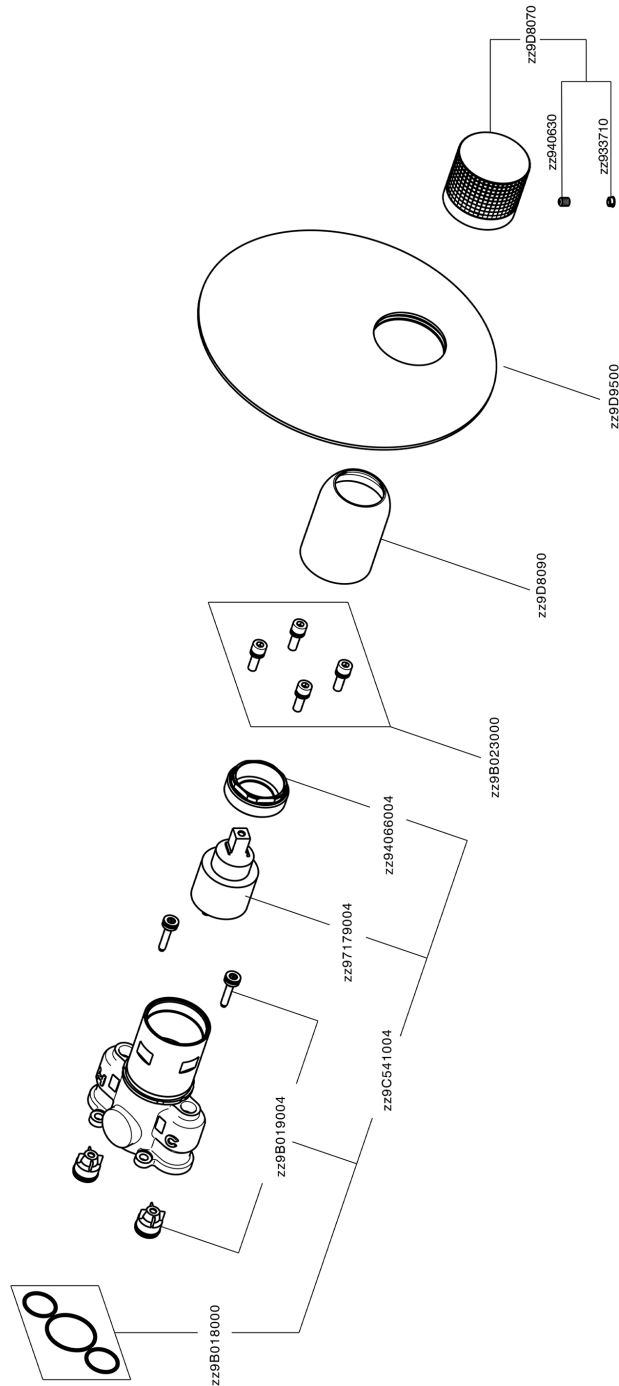

## Exposed part for Single Lever One Box Valve NUANCE X32\_X10BM010

X10BM010

<https://en.cisal.it/exposed-part-for-single-lever-one-box-valve-nuance-x32-x10bm010>

## One Box Universal Concealed Part ONE BOX\_ZA00B031

ZA00B031

<https://en.cisal.it/one-box-universal-concealed-part-one-box-za00b031>