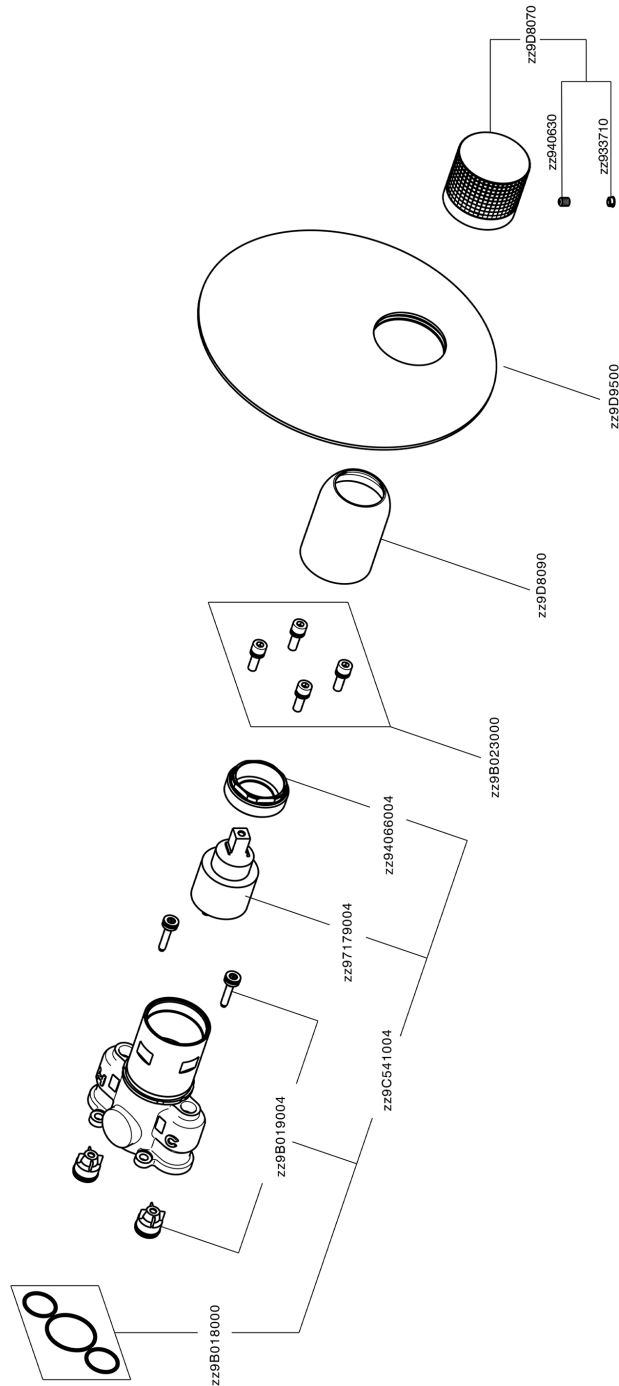

Exposed part for Single Lever One Box Valve NUANCE X32_X10BM010

X10BM010

<https://en.cisal.it/exposed-part-for-single-lever-one-box-valve-nuance-x32-x10bm010>

One Box Universal Concealed Part ONE BOX_ZA00B031

ZA00B031

<https://en.cisal.it/one-box-universal-concealed-part-one-box-za00b031>

One Box Universal Concealed Part ONE BOX_ZA00B030

ZA00B030

<https://en.cisal.it/one-box-universal-concealed-part-one-box-za00b030>