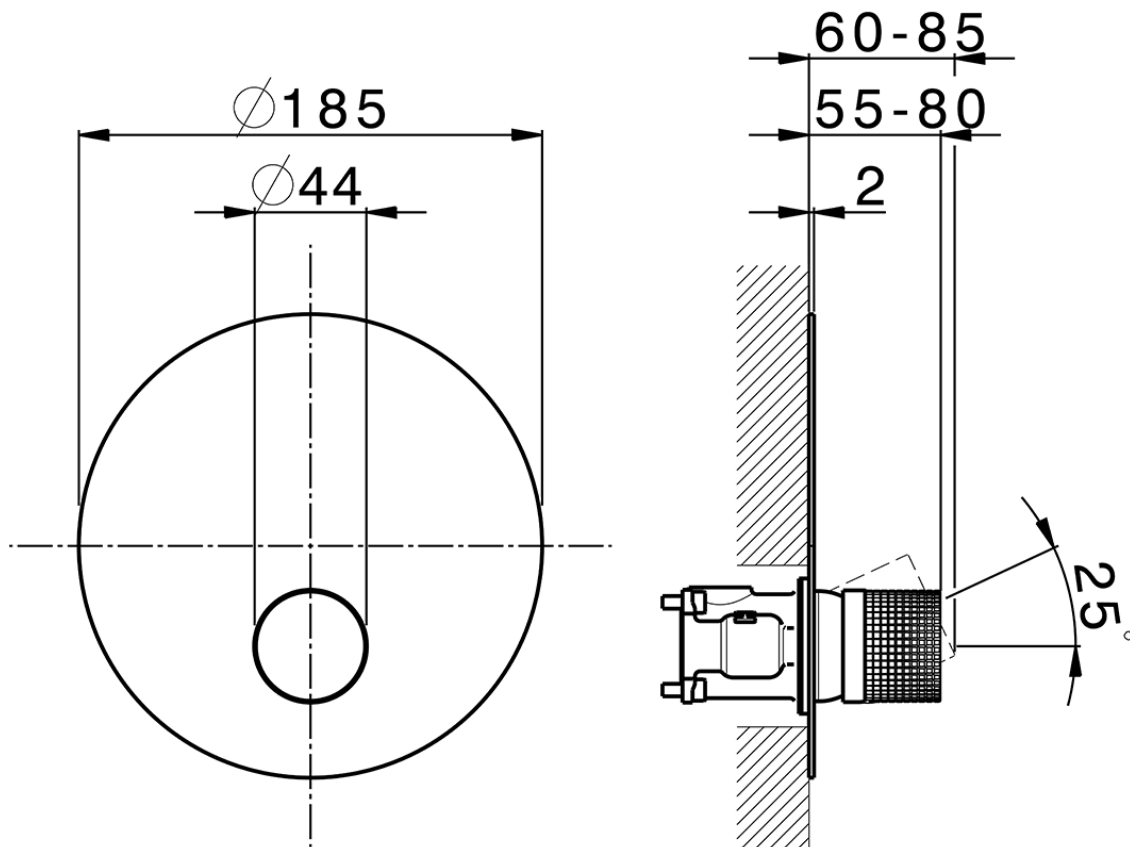

**Exposed part for Single Lever One Box Valve NUANCE X32\_X10BM010**

X10BM010

<https://en.cisal.it/exposed-part-for-single-lever-one-box-valve-nuance-x32-x10bm010>

ZA00B031

<https://en.cisal.it/one-box-universal-concealed-part-one-box-za00b031>