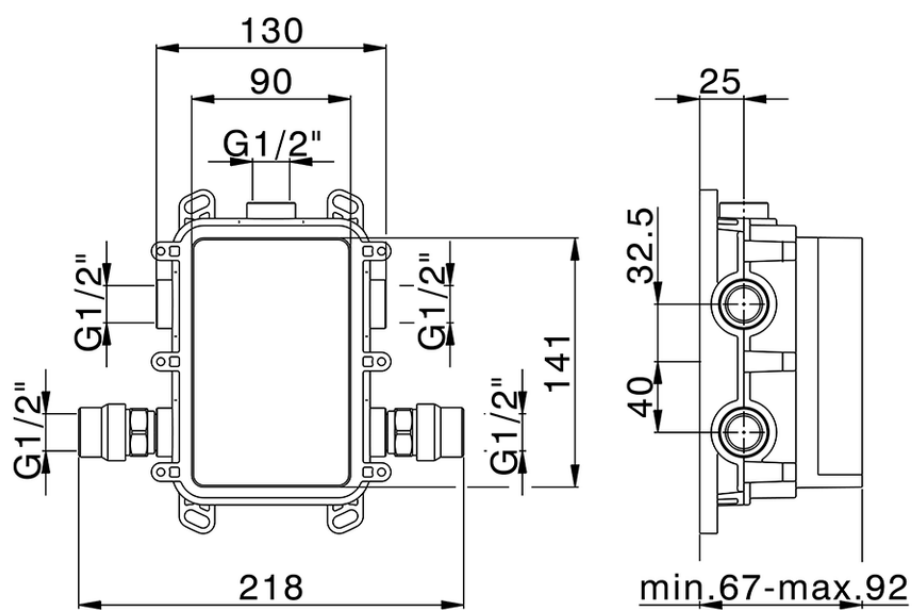

**Exposed part for Single Lever One Box Valve NUANCE X32\_X10BM010**

X10BM010

<https://en.cisal.it/exposed-part-for-single-lever-one-box-valve-nuance-x32-x10bm010>

ZA00B031

<https://en.cisal.it/one-box-universal-concealed-part-one-box-za00b031>