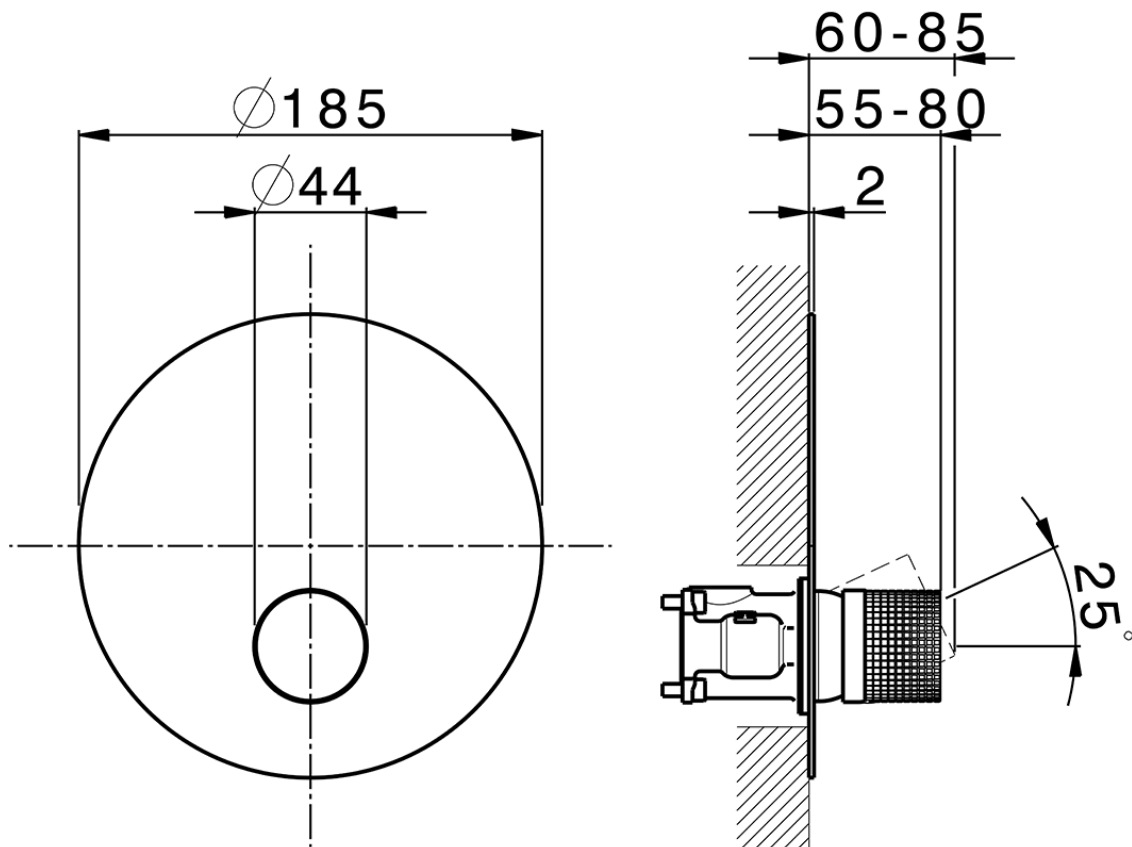

Exposed part for Single Lever One Box Valve NUANCE X32_X10BM010

X10BM010

<https://en.cisal.it/exposed-part-for-single-lever-one-box-valve-nuance-x32-x10bm010>

ZA00B031

<https://en.cisal.it/one-box-universal-concealed-part-one-box-za00b031>