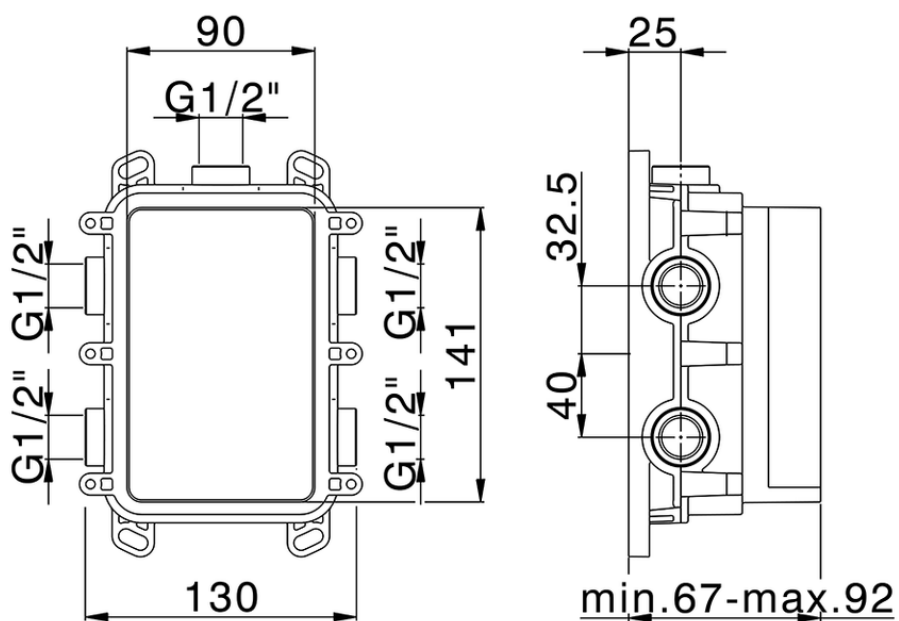

Exposed part for Single Lever One Box Valve NUANCE X32_X10BM010

X10BM010

<https://en.cisal.it/exposed-part-for-single-lever-one-box-valve-nuance-x32-x10bm010>

ZA00B031

<https://en.cisal.it/one-box-universal-concealed-part-one-box-za00b031>