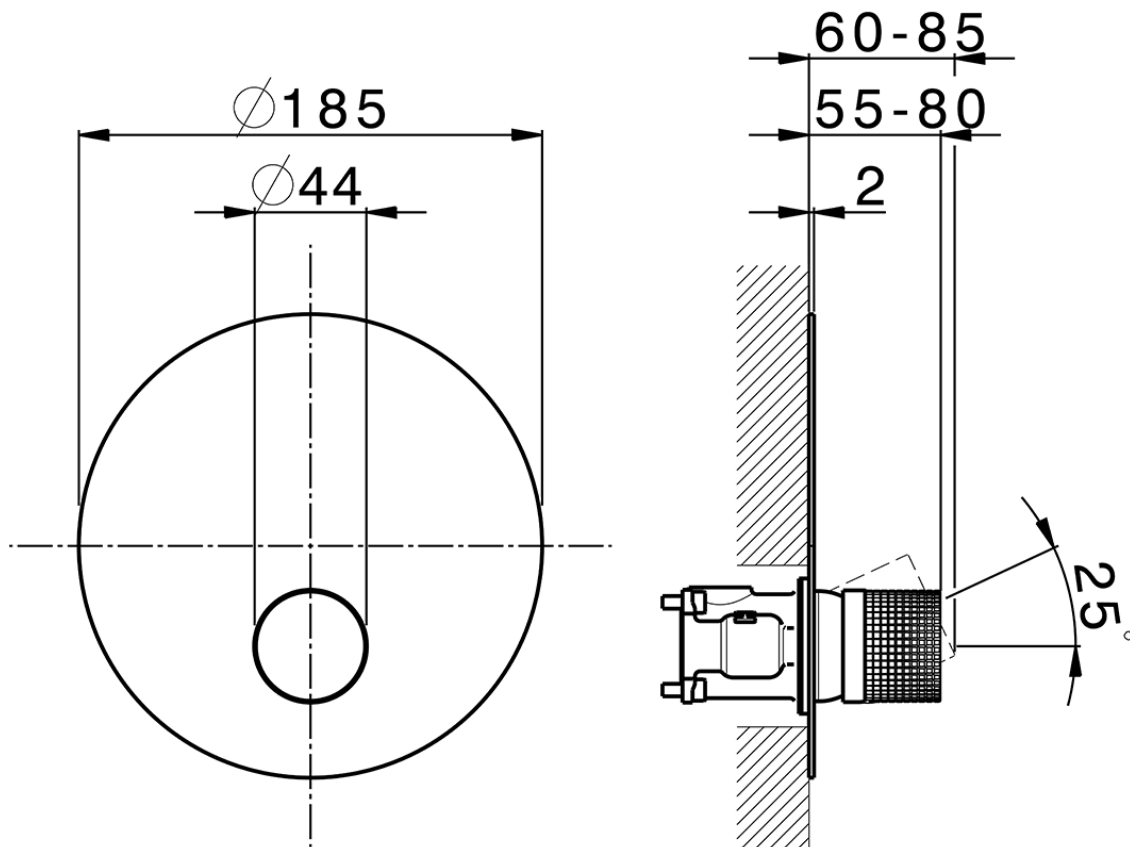

Exposed part for Single Lever One Box Valve NUANCE X32_X10BM010

X10BM010

<https://en.cisal.it/exposed-part-for-single-lever-one-box-valve-nuance-x32-x10bm010>

ZA00B031

<https://en.cisal.it/one-box-universal-concealed-part-one-box-za00b031>