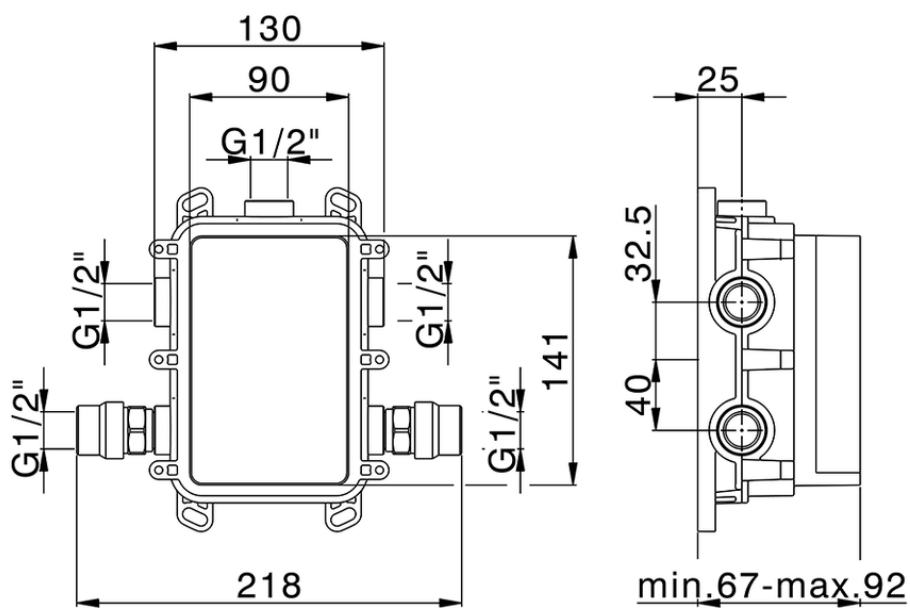

Exposed part for Single Lever One Box Valve NUANCE X32_X10BM010

X10BM010

<https://en.cisal.it/exposed-part-for-single-lever-one-box-valve-nuance-x32-x10bm010>

ZA00B031

<https://en.cisal.it/one-box-universal-concealed-part-one-box-za00b031>