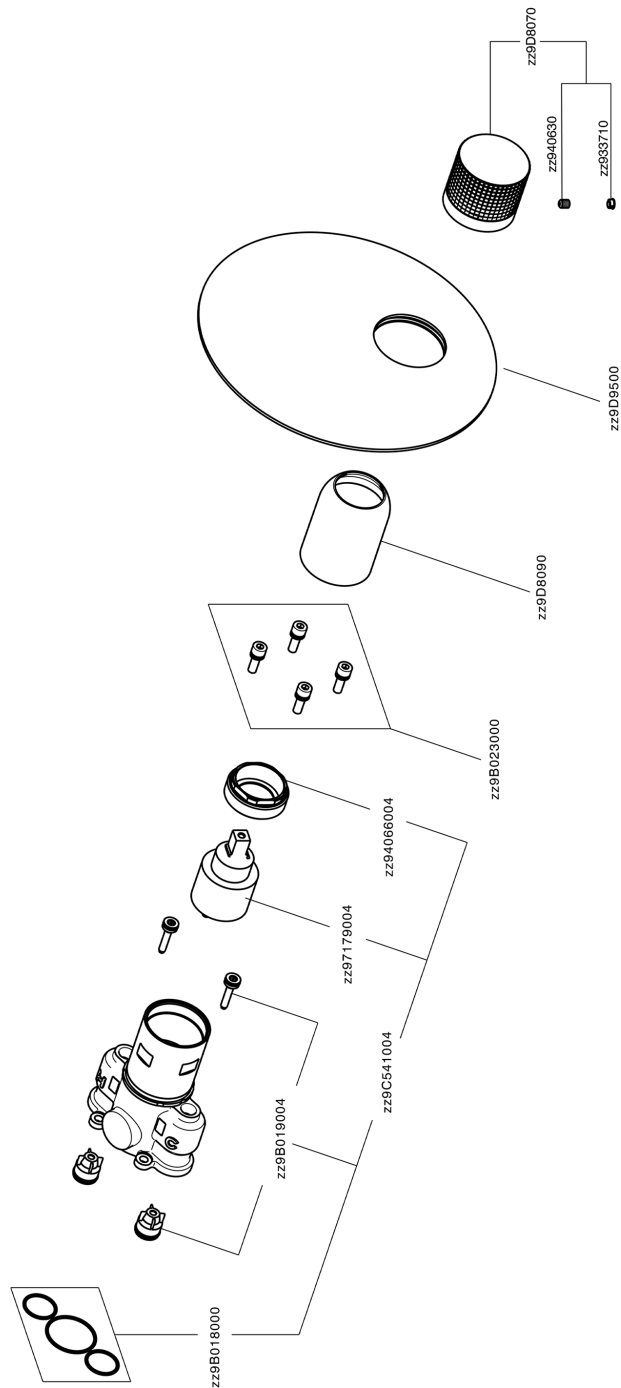

Exposed part for Single Lever One Box Valve NUANCE X32_X10BM010

X10BM010

<https://en.cisal.it/exposed-part-for-single-lever-one-box-valve-nuance-x32-x10bm010>

One Box Universal Concealed Part ONE BOX_ZA00B031

ZA00B031

<https://en.cisal.it/one-box-universal-concealed-part-one-box-za00b031>

One Box Universal Concealed Part ONE BOX_ZA00B030

ZA00B030

<https://en.cisal.it/one-box-universal-concealed-part-one-box-za00b030>