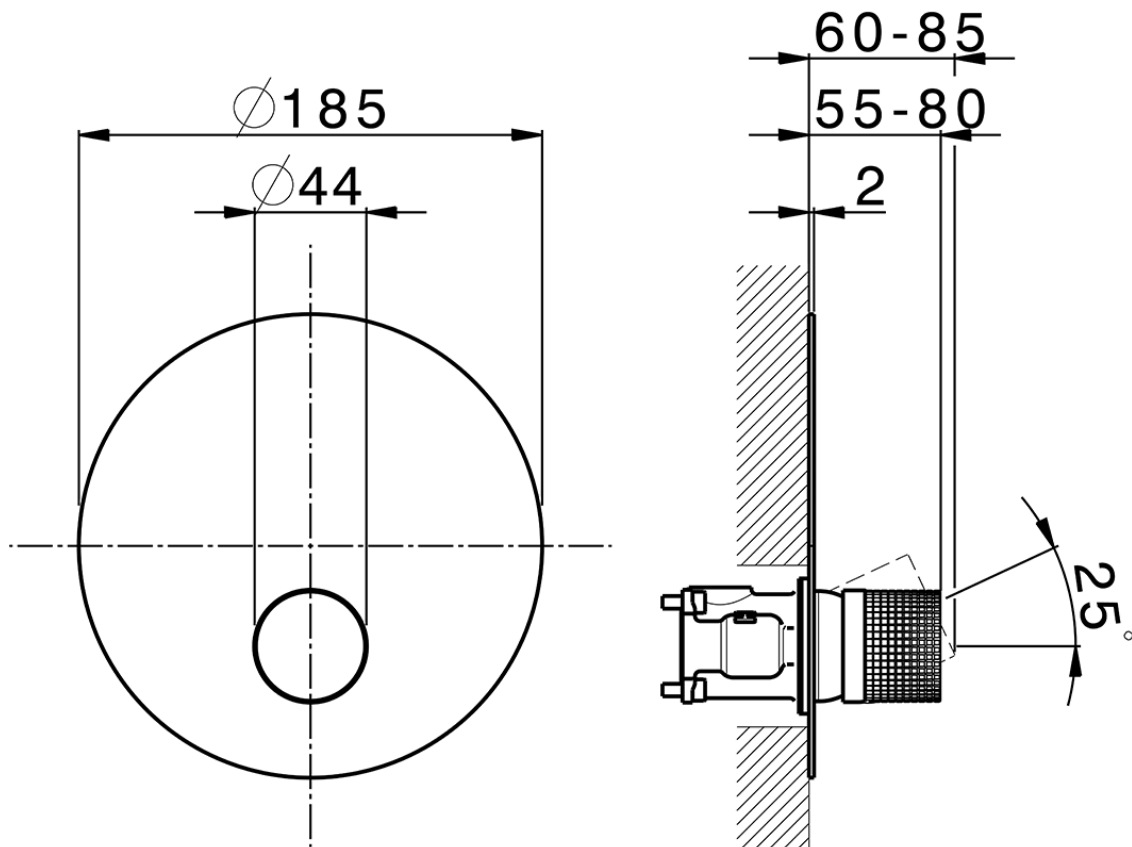

**Exposed part for Single Lever One Box Valve NUANCE X32\_X10BM010**

X10BM010

<https://en.cisal.it/exposed-part-for-single-lever-one-box-valve-nuance-x32-x10bm010>

ZA00B031

<https://en.cisal.it/one-box-universal-concealed-part-one-box-za00b031>