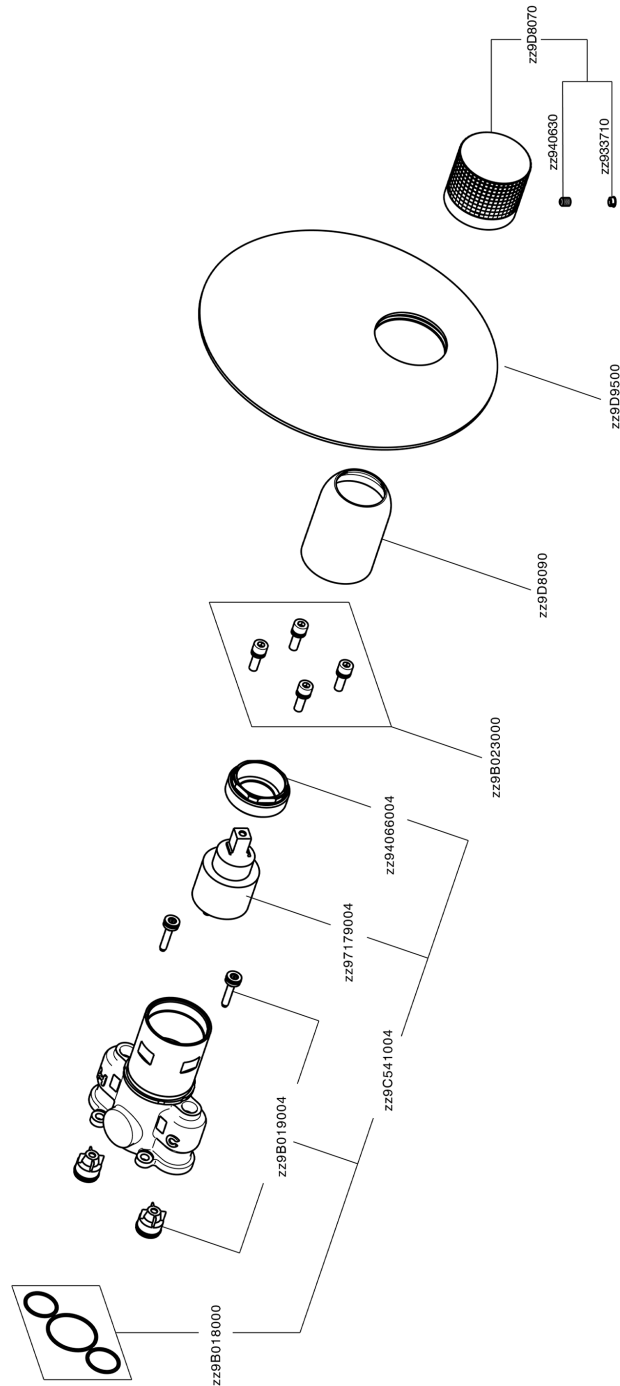

Exposed part for Single Lever One Box Valve NUANCE X32_X10BM010

X10BM010

<https://en.cisal.it/exposed-part-for-single-lever-one-box-valve-nuance-x32-x10bm010>

One Box Universal Concealed Part ONE BOX_ZA00B031

ZA00B031

<https://en.cisal.it/one-box-universal-concealed-part-one-box-za00b031>

One Box Universal Concealed Part ONE BOX_ZA00B030

ZA00B030

<https://en.cisal.it/one-box-universal-concealed-part-one-box-za00b030>