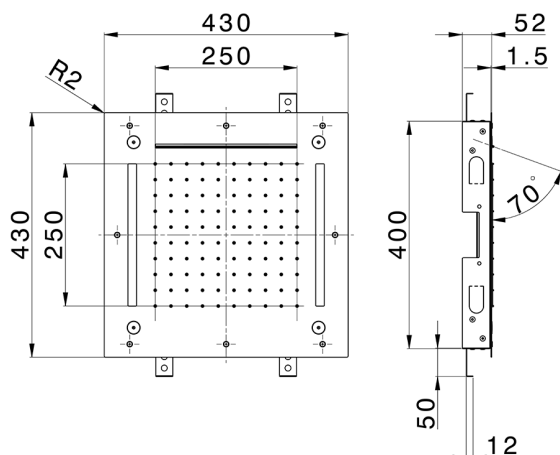

430x430 mm Chromotherapy Ceiling showerhead WELLNESS_ZS0C0060

MODEL **ZS0C0060**

430x430 mm Chromotherapy Ceiling showerhead, rain, spaying functions, waterfall, chromotherapy functions, with remote control included, Stainless Steel AISI 304

AVAILABLE FINISHINGS

- **D1** D1 Brushed Inox
- **40** 40 Matt Black
- **4Q** 4Q Matt White
- **5G** 5G Rose Gold
- **D2** D2 Polished Inox

CHARACTERISTICS

2026-06-16