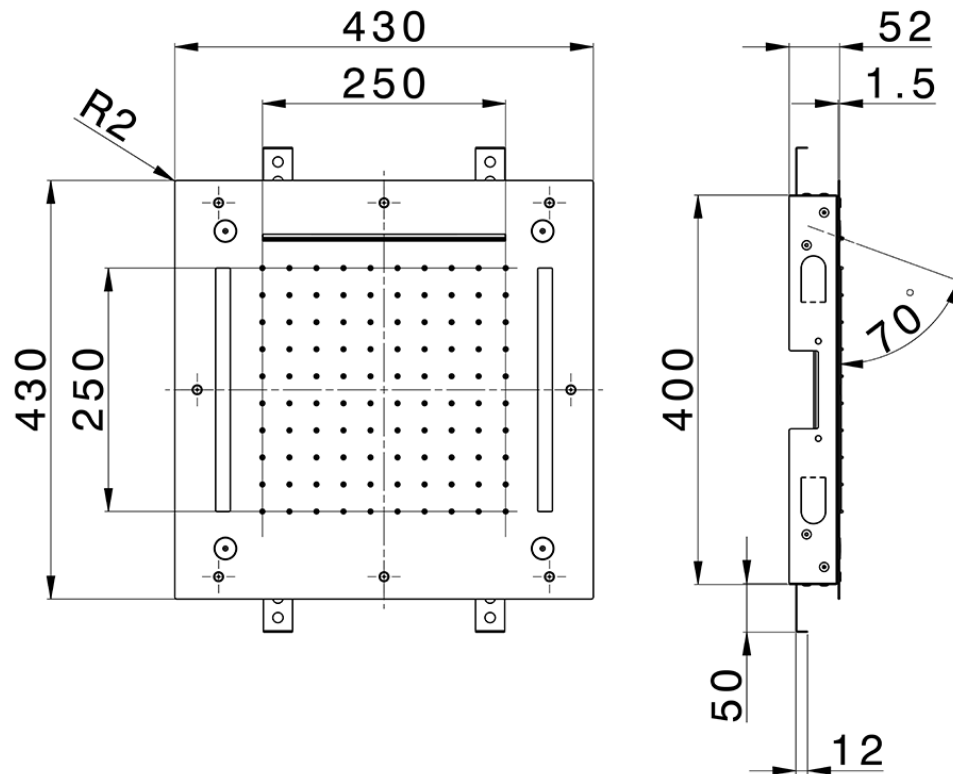

430x430 mm Chromotherapy Ceiling showerhead WELLNESS_ZS0C0060

ZS0C0060

<https://en.cisal.it/430x430-mm-chromotherapy-ceiling-showerhead-wellness-zs0c0060>

2026-06-14