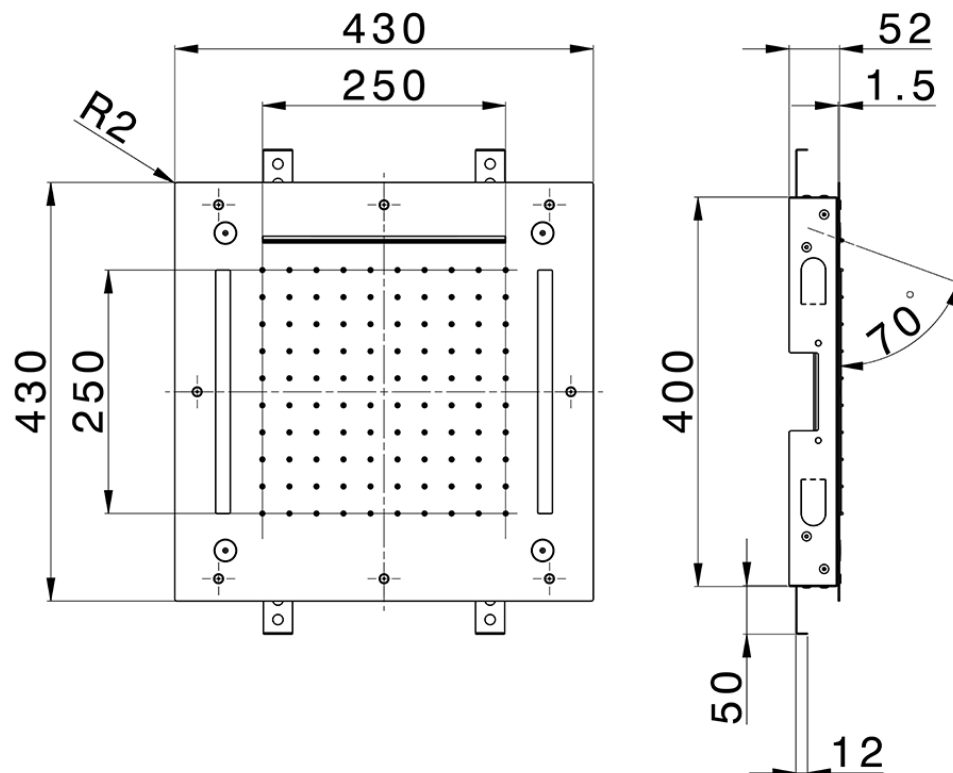

**430x430 mm Chromotherapy Ceiling showerhead WELLNESS\_ZS0C0060**

ZS0C0060

<https://en.cisal.it/430x430-mm-chromotherapy-ceiling-showerhead-wellness-zs0c0060>

2026-04-26