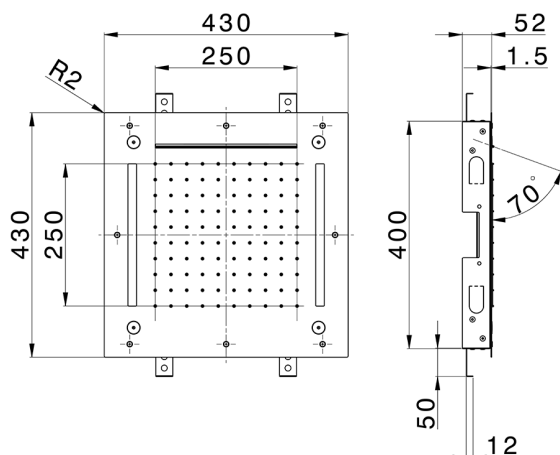

430x430 mm Chromotherapy Ceiling showerhead WELLNESS_ZS0C0060

MODEL **ZS0C0060**

430x430 mm Chromotherapy Ceiling showerhead, rain, spaying functions, waterfall, chromotherapy functions, with remote control included, Stainless Steel AISI 304

AVAILABLE FINISHINGS

- **D1** D1 Brushed Inox
- **40** 40 Matt Black
- **4Q** 4Q Matt White
- **5G** 5G Rose Gold
- **D2** D2 Polished Inox

CHARACTERISTICS

2026-04-08