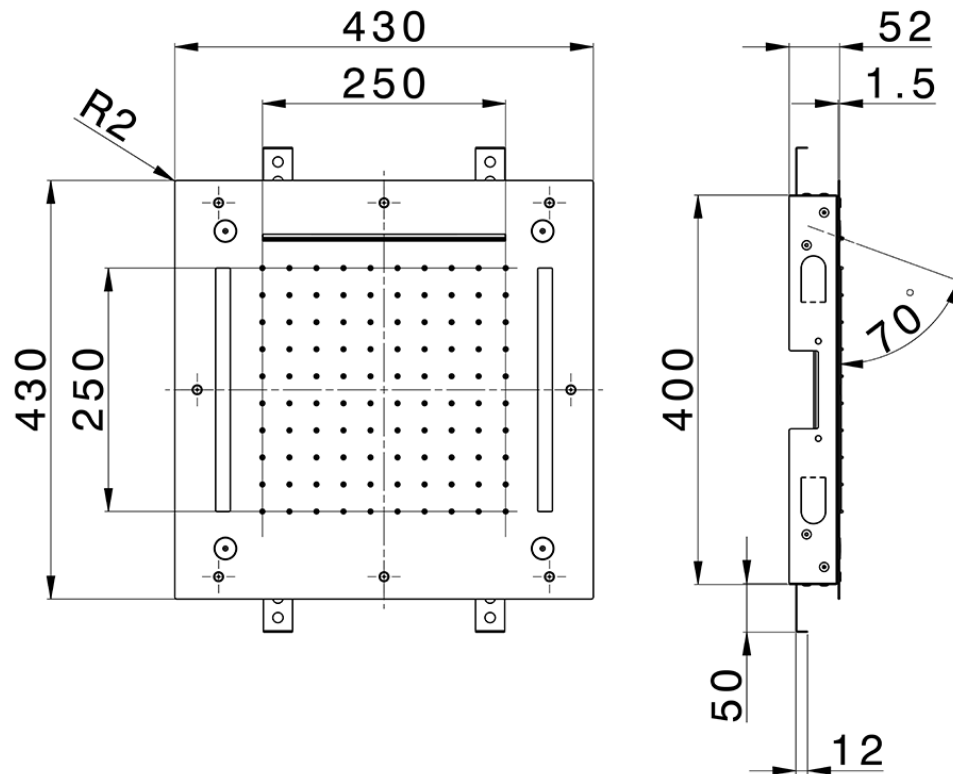

430x430 mm Chromotherapy Ceiling showerhead WELLNESS_ZS0C0060

ZS0C0060

<https://en.cisal.it/430x430-mm-chromotherapy-ceiling-showerhead-wellness-zs0c0060>

2026-06-13