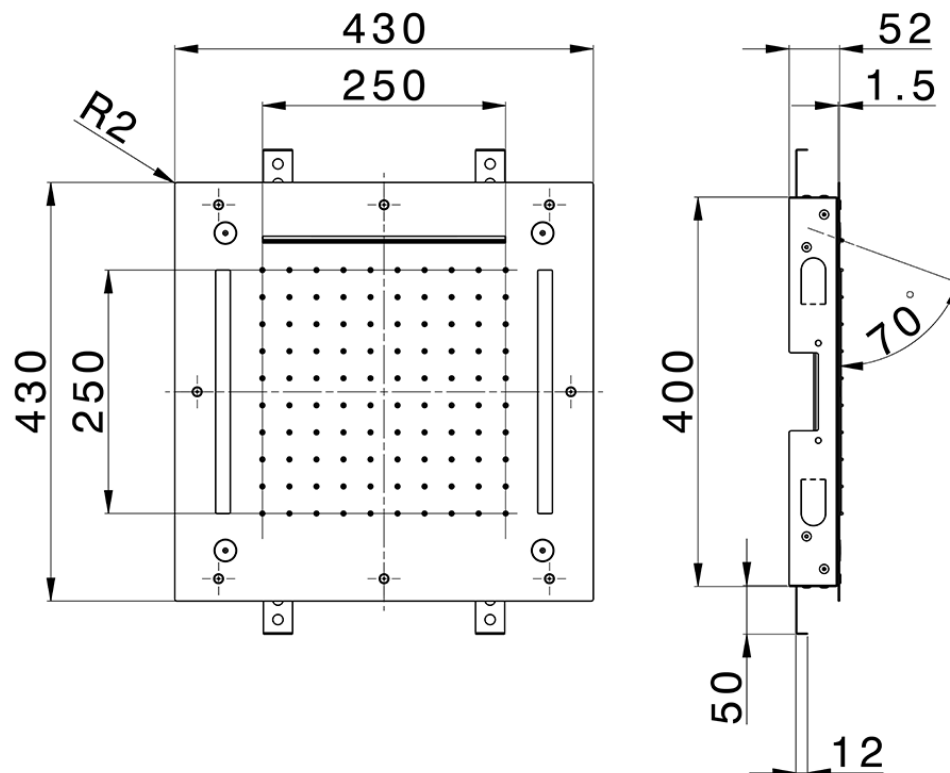

430x430 mm Chromotherapy Ceiling showerhead WELLNESS_ZS0C0060

ZS0C0060

<https://en.cisal.it/430x430-mm-chromotherapy-ceiling-showerhead-wellness-zs0c0060>

2026-04-06