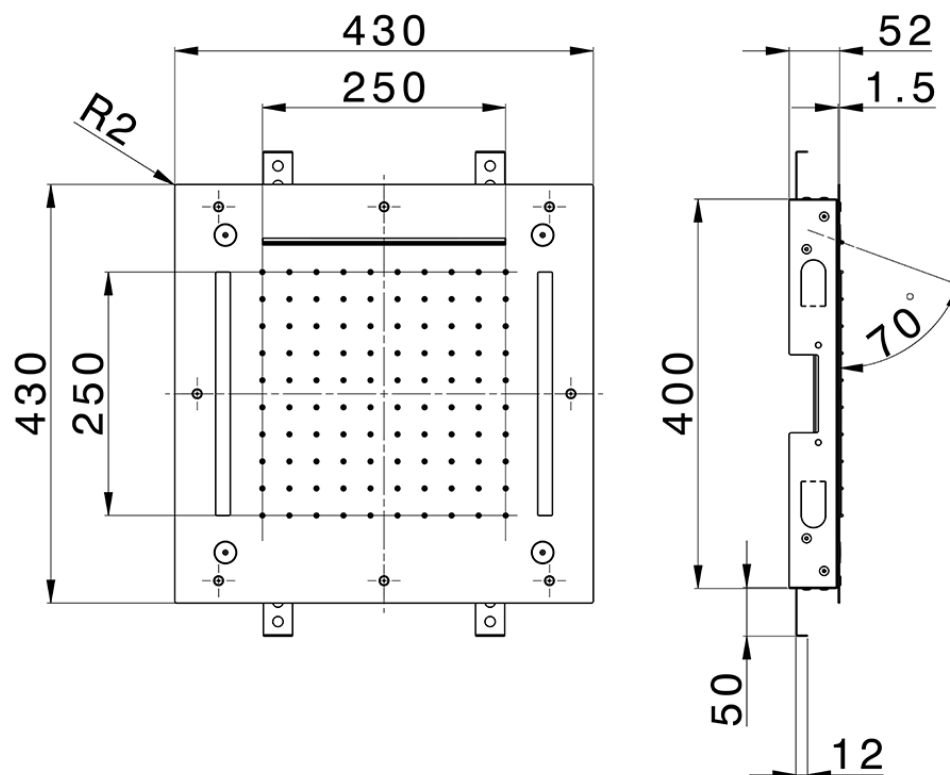

430x430 mm Chromotherapy Ceiling showerhead WELLNESS_ZS0C0060

ZS0C0060

<https://en.cisal.it/430x430-mm-chromotherapy-ceiling-showerhead-wellness-zs0c0060>

2026-05-17