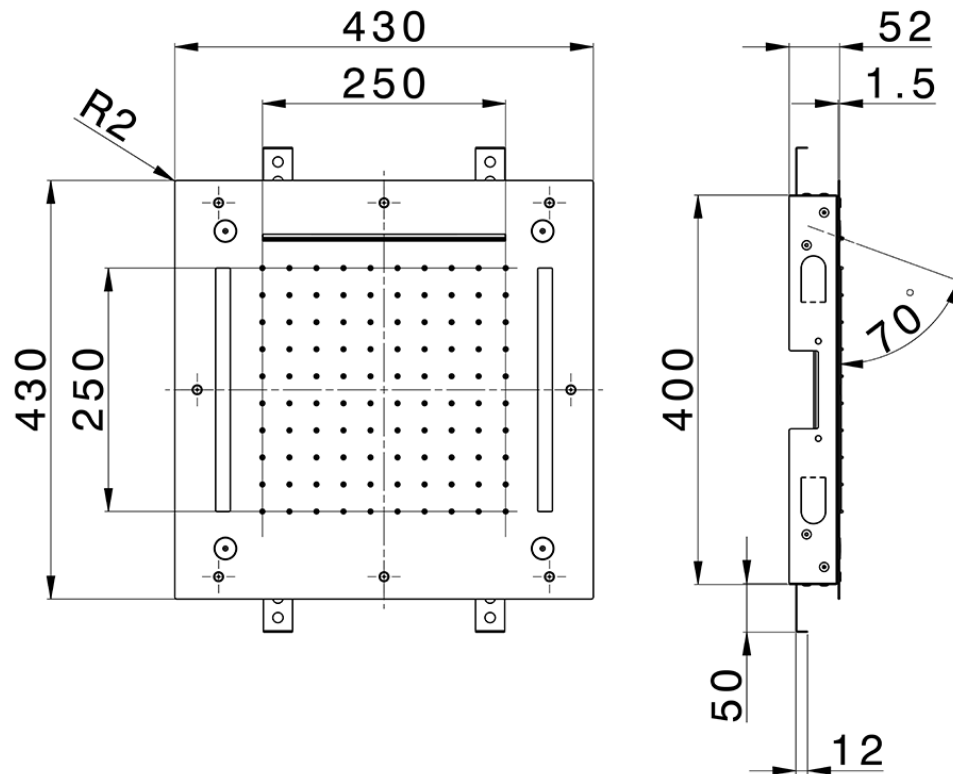

430x430 mm Chromotherapy Ceiling showerhead WELLNESS_ZS0C0060

ZS0C0060

<https://en.cisal.it/430x430-mm-chromotherapy-ceiling-showerhead-wellness-zs0c0060>

2026-04-26