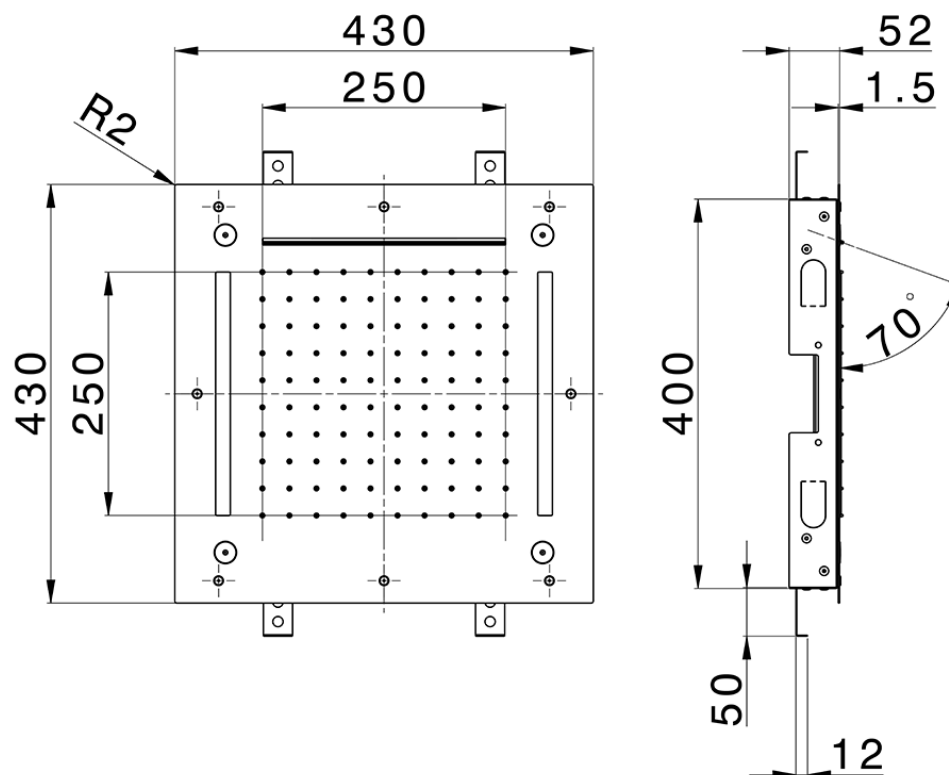

430x430 mm Chromotherapy Ceiling showerhead WELLNESS_ZS0C0060

ZS0C0060

<https://en.cisal.it/430x430-mm-chromotherapy-ceiling-showerhead-wellness-zs0c0060>

2026-05-17