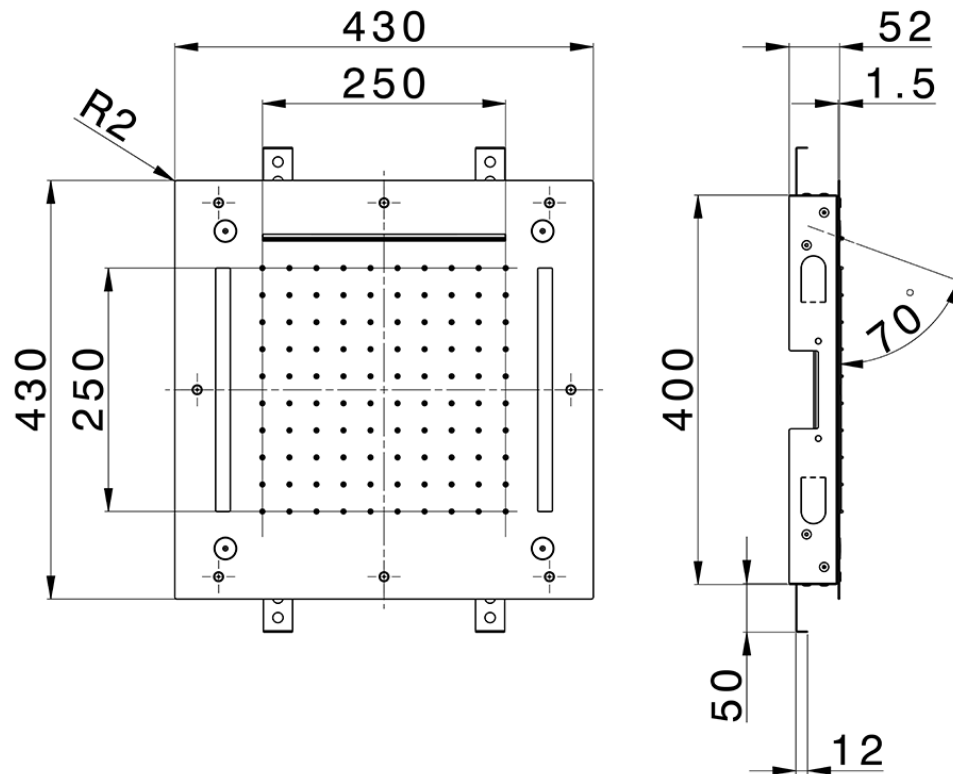

430x430 mm Chromotherapy Ceiling showerhead WELLNESS_ZS0C0060

ZS0C0060

<https://en.cisal.it/430x430-mm-chromotherapy-ceiling-showerhead-wellness-zs0c0060>

2026-04-16