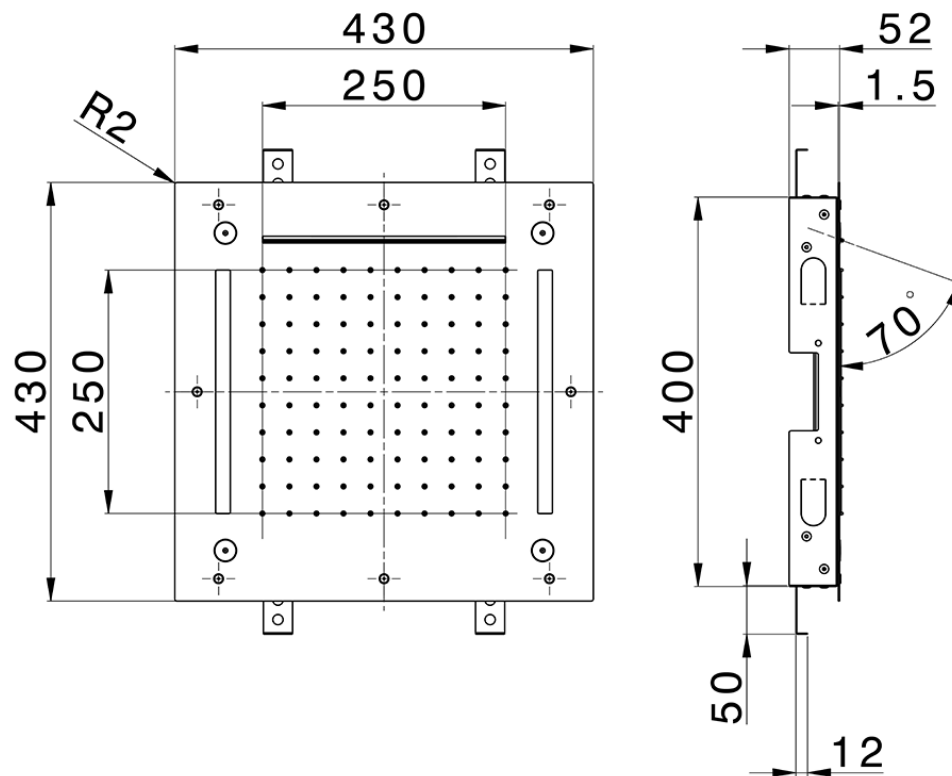

430x430 mm Chromotherapy Ceiling showerhead WELLNESS_ZS0C0060

ZS0C0060

<https://en.cisal.it/430x430-mm-chromotherapy-ceiling-showerhead-wellness-zs0c0060>

2026-06-13