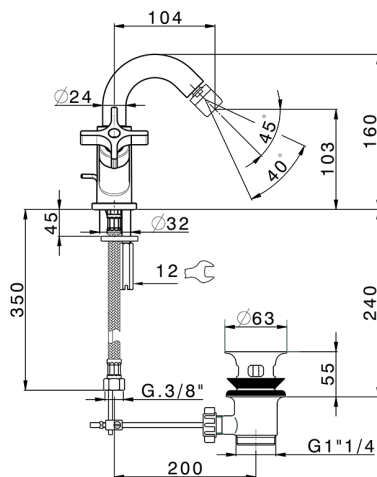

## Bidet mixer GRACE\_GS000550

MODEL **GS000550**

Bidet mixer, with automatic 1"1/4 automatic pop-up waste, G.3/8" stainless steel flexible hoses