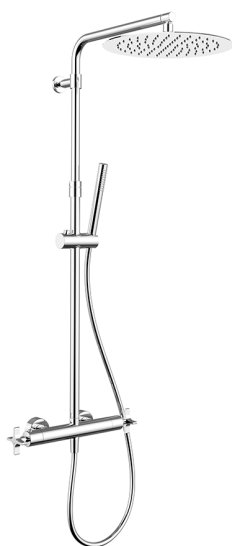

2-functions Thermostatic shower set GRACE_GSC8401D

MODEL **GSC8401D**

2-functions Thermostatic shower set, 2 outlet deviator, adjustable riser column, sliding handshower holder, 22,5mm Brass One Spray handshower, 300 mm round showerhead 2 mm thick INOX, 150 cm smooth SUPREME Flexible Hose

AVAILABLE FINISHINGS

21 21 Chrome

6T 6T Chrome/Matt Black

CHARACTERISTICS

Cartridge Spare Parts **22.04A.AR - ZZ97279004**

Argo 2 (long filter) Thermostatic Valve

Thermostatic

The Cisal thermostatic is your personal water manager, helping you to handle, control and save water and energy.