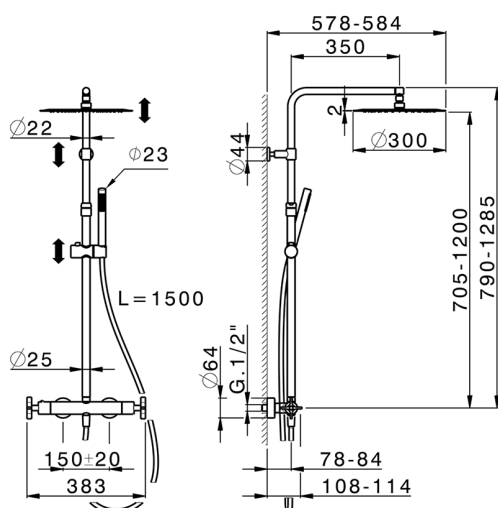

2-functions Thermostatic shower set GRACE_GSC8401D

MODEL **GSC8401D**

2-functions Thermostatic shower set, 2 outlet deviator, adjustable riser column, sliding handshower holder, 22,5mm Brass One Spray handshower, 300 mm round showerhead 2 mm thick INOX, 150 cm smooth SUPREME Flexible Hose

AVAILABLE FINISHINGS

21 21 Chrome

6T 6T Chrome/Matt Black

CHARACTERISTICS

Cartridge Spare Parts **22.04A.AR - ZZ97279004**

Argo 2 (long filter) Thermostatic Valve

Thermostatic

The Cisal thermostatic is your personal water manager, helping you to handle, control and save water and energy.