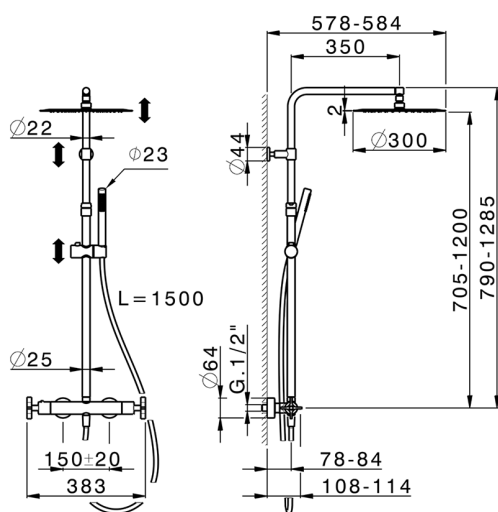

2-functions Thermostatic shower set GRACE_GSC8401D

MODEL **GSC8401D**

2-functions Thermostatic shower set, 2 outlet deviator, adjustable riser column, sliding handshower holder, 22,5mm Brass One Spray handshower, 300 mm round showerhead 2 mm thick INOX, 150 cm smooth SUPREME Flexible Hose

AVAILABLE FINISHINGS

21 21 Chrome

6T 6T Chrome/Matt Black

CHARACTERISTICS

Cartridge Spare Parts **22.04A.AR - ZZ97279004**

Argo 2 (long filter) Thermostatic Valve

Thermostatic

The Cisal thermostatic is your personal water manager, helping you to handle, control and save water and energy.