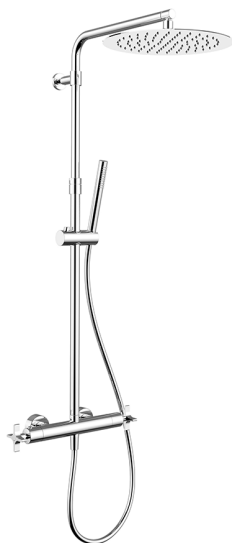

2-functions Thermostatic shower set GRACE_GSC8401D

MODEL **GSC8401D**

2-functions Thermostatic shower set, 2 outlet deviator, adjustable riser column, sliding handshower holder, 22,5mm Brass One Spray handshower, 300 mm round showerhead 2 mm thick INOX, 150 cm smooth SUPREME Flexible Hose

AVAILABLE FINISHINGS

21 21 Chrome

6T 6T Chrome/Matt Black

CHARACTERISTICS

Cartridge Spare Parts **22.04A.AR - ZZ97279004**

Argo 2 (long filter) Thermostatic Valve

Thermostatic

The Cisal thermostatic is your personal water manager, helping you to handle, control and save water and energy.