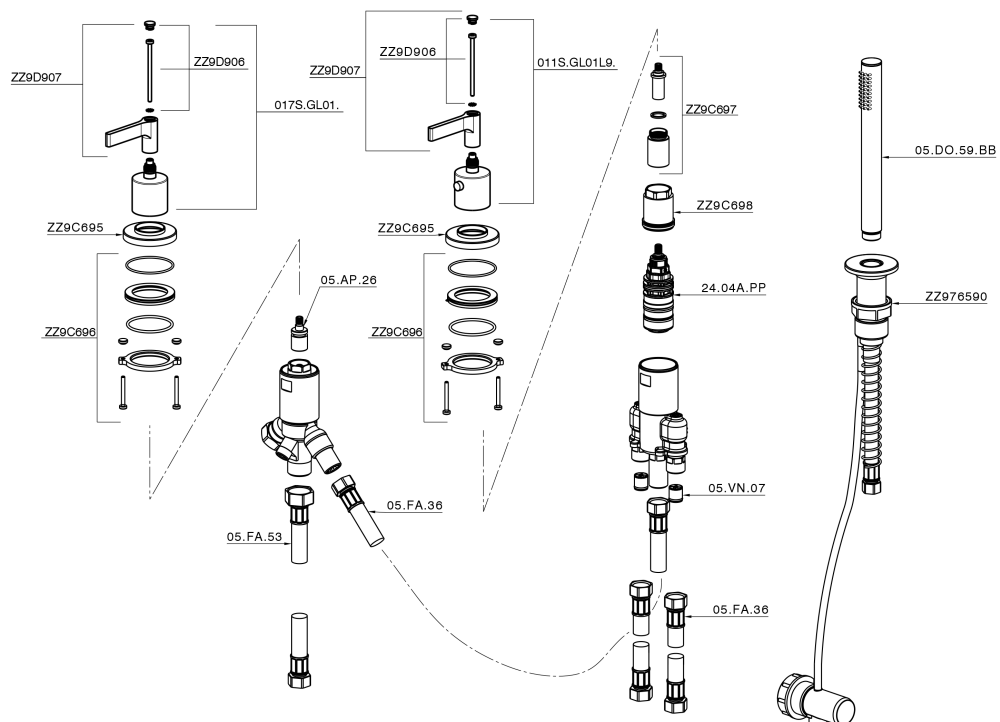

Thermostatic deck-mounted 3-hole mixer GRACE_GLT79010

GLT79010

<https://en.cisal.it/thermostatic-deck-mounted-3-hole-mixer-grace-glt79010>

2026-04-08