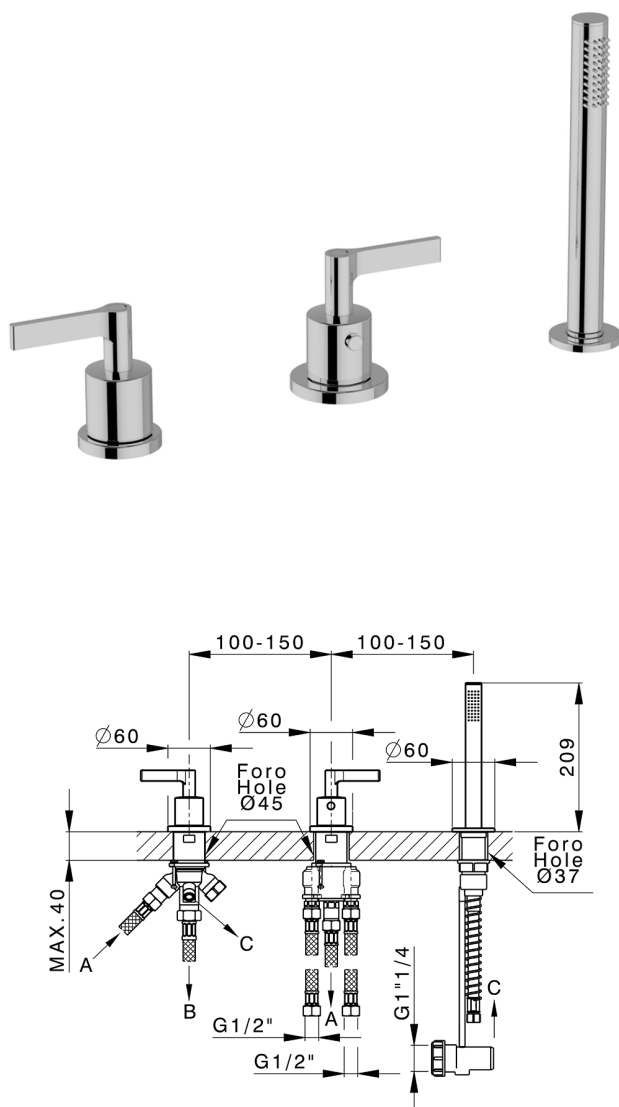

## Thermostatic deck-mounted 3-hole mixer GRACE\_GLT79010

MODEL **GLT79010**

Thermostatic deck-mounted 3-hole mixer, 2 outlet devistop cartridge, 22,5 mm Brass One Spray handshower, 150 cm pull-out flexible hose

### AVAILABLE FINISHINGS

-  **21** 21 Chrome
-  **2F** 2F Brushed Nickel
-  **2W** 2W Brushed Gold
-  **5H** 5H Dark Brass Brushed
-  **5L** 5L Brushed Black Titanium
-  **6T** 6T Chrome/Matt Black

### CHARACTERISTICS

Cartridge Spare Parts **24.04A.PP**

**8x20 Plus P Thermostatic Valve**