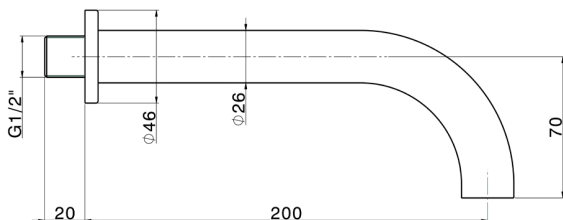

Spout COMPONENTS_ZA001250

MODEL **ZA001250**

Spout, 200 mm length, 1/2" M connection

AVAILABLE FINISHINGS

-  **21** 21 Chrome
-  **2F** 2F Brushed Nickel
-  **40** 40 Matt Black
-  **4Q** 4Q Matt White

CHARACTERISTICS