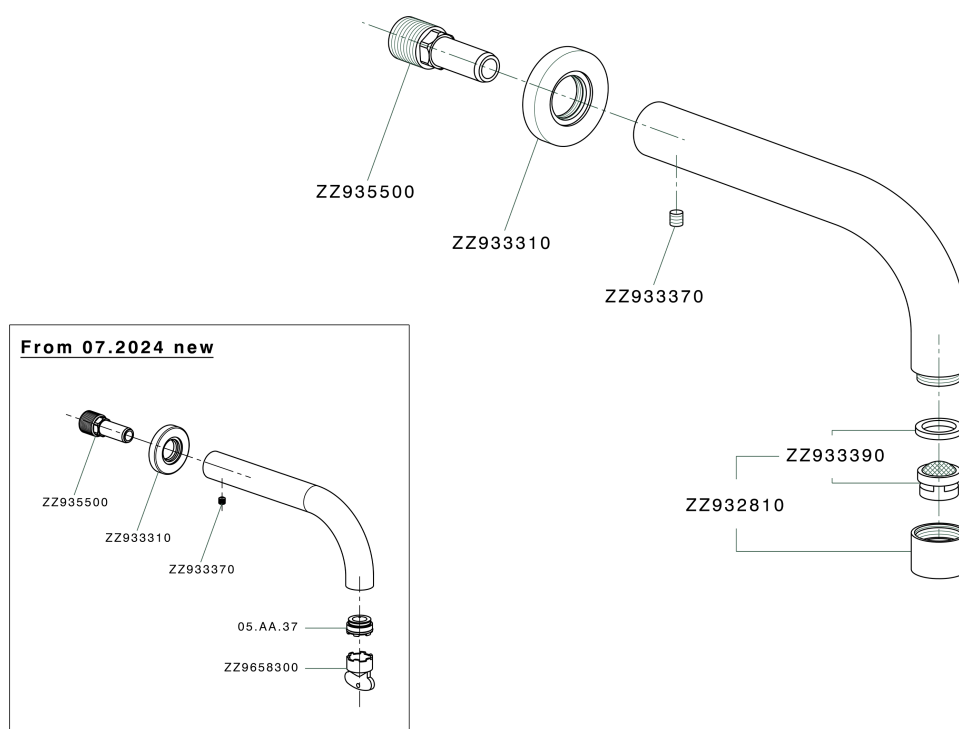

Spout COMPONENTS_ZA001250

MODEL **ZA001250**

Spout, 200 mm length, 1/2" M connection

AVAILABLE FINISHINGS

-  **21** 21 Chrome
-  **2F** 2F Brushed Nickel
-  **40** 40 Matt Black
-  **4Q** 4Q Matt White

CHARACTERISTICS

Spout COMPONENTS_ZA001250

ZA001250

<https://en.cisal.it/spout-components-za001250>

2024-12-22