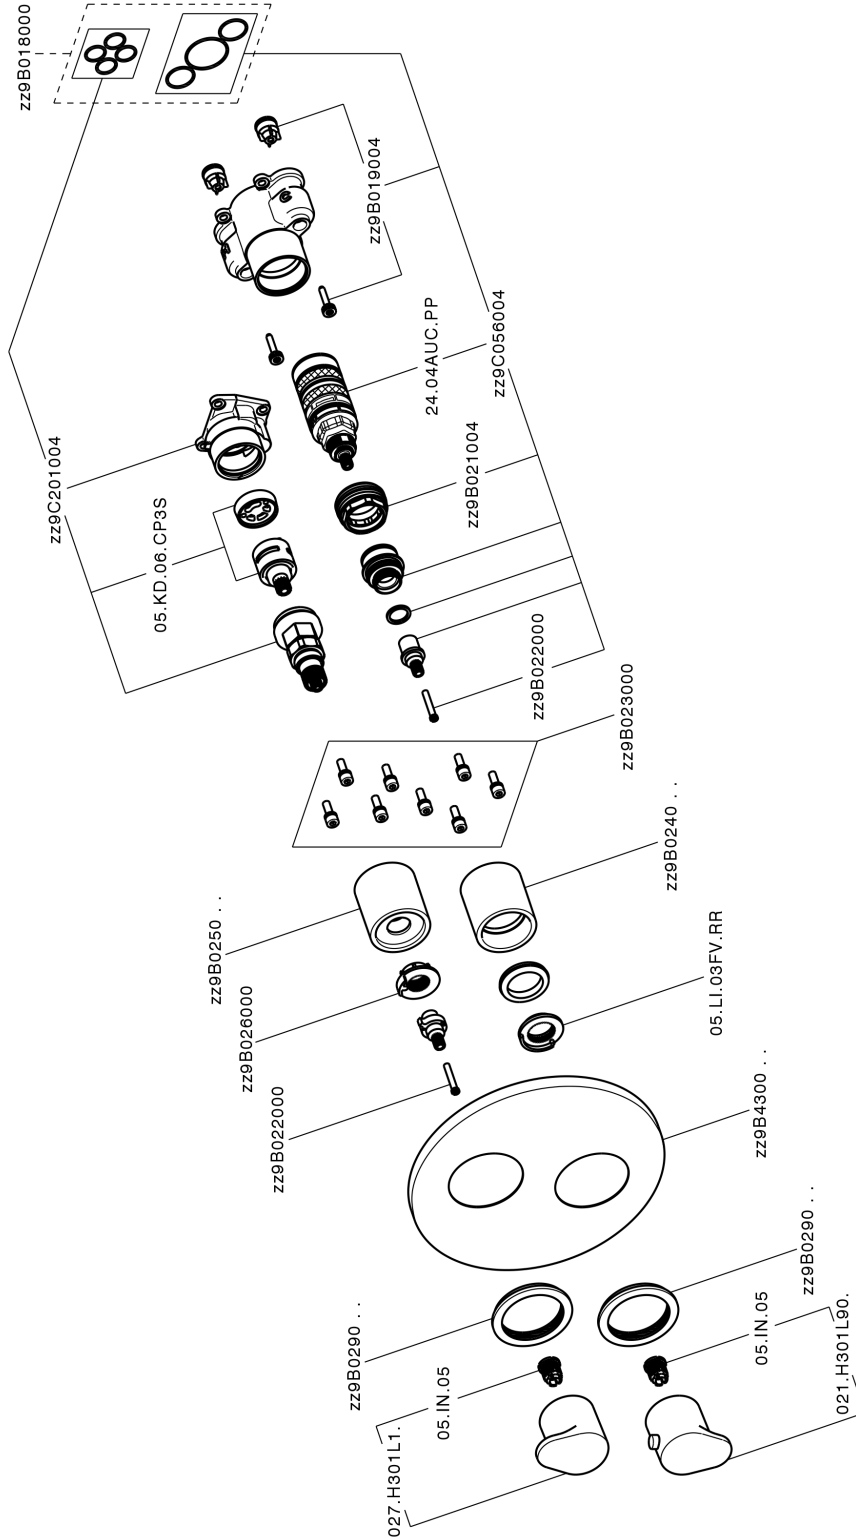

Exposed part for Thermostatic One Box Valve ALMA_A30BT030

A30BT030

<https://en.cisal.it/exposed-part-for-thermostatic-one-box-valve-alma-a30bt030>

One Box Universal Concealed Part ONE BOX_ZA00B031

ZA00B031

<https://en.cisal.it/one-box-universal-concealed-part-one-box-za00b031>

One Box Universal Concealed Part ONE BOX_ZA00B030

ZA00B030

<https://en.cisal.it/one-box-universal-concealed-part-one-box-za00b030>

2024-11-23