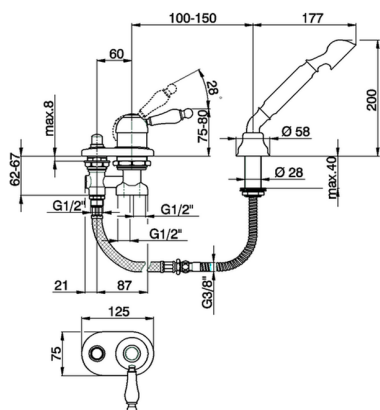

## Deck mounted 2-holes single lever bath mixer ARCANA EMPRESS\_EM001290

MODEL **EM001290**

Deck mounted 2-holes single lever bath mixer, automatic diverter, Toscana one spray handshower, 175 cm Brass flexible hose

### CHARACTERISTICS

Cartridge Spare Parts **ZZ92909000**

**43 mm Cartridge**

## Deck mounted 2-holes single lever bath mixer ARCANA EMPRESS\_EM001290

EM001290

<https://en.cisal.it/deck-mounted-2-holes-single-lever-bath-mixer-arcana-empress-em001290>

2025-01-06