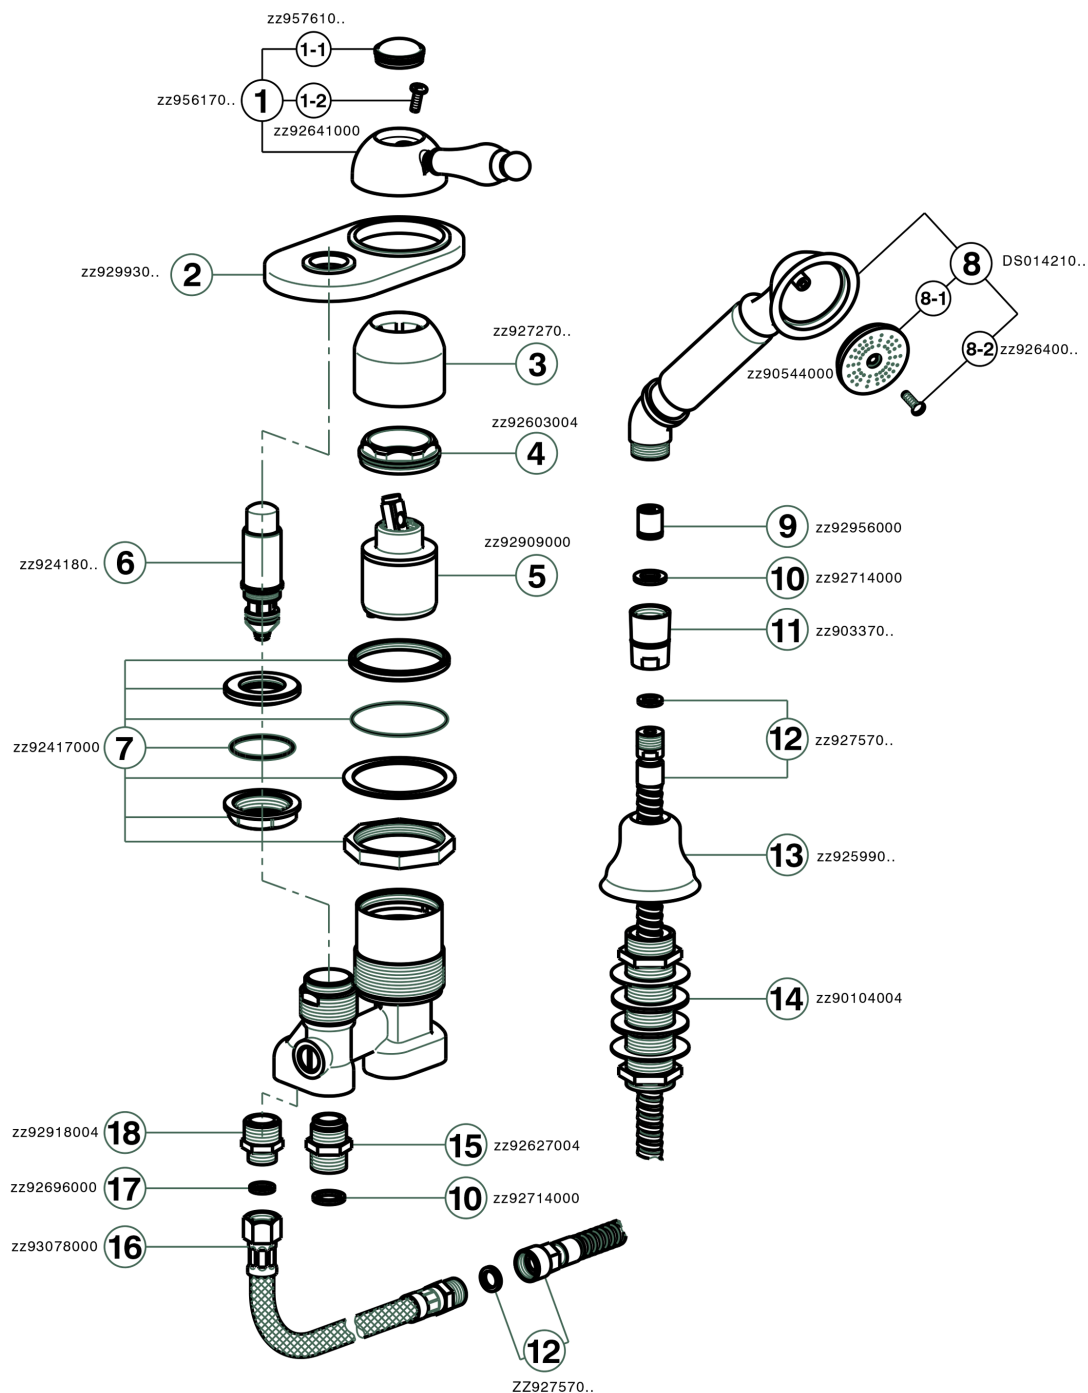

## Deck mounted 2-holes single lever bath mixer ARCANA EMPRESS\_EM001290

MODEL **EM001290**

Deck mounted 2-holes single lever bath mixer, automatic diverter, Toscana one spray handshower, 175 cm Brass flexible hose

### AVAILABLE FINISHINGS

-  **21** 21 Chrome
-  **24** 24 Gold
-  **26** 26 Old Copper
-  **27** 27 Old Bronze
-  **2A** 2A Satin Brushed Nickel
-  **74** 74 Chrome/Gold

### CHARACTERISTICS

Cartridge Spare Parts **ZZ92909000**

**43 mm Cartridge**

## Deck mounted 2-holes single lever bath mixer ARCANA EMPRESS\_EM001290

EM001290

<https://en.cisal.it/deck-mounted-2-holes-single-lever-bath-mixer-arcana-empress-em001290>

2025-01-06