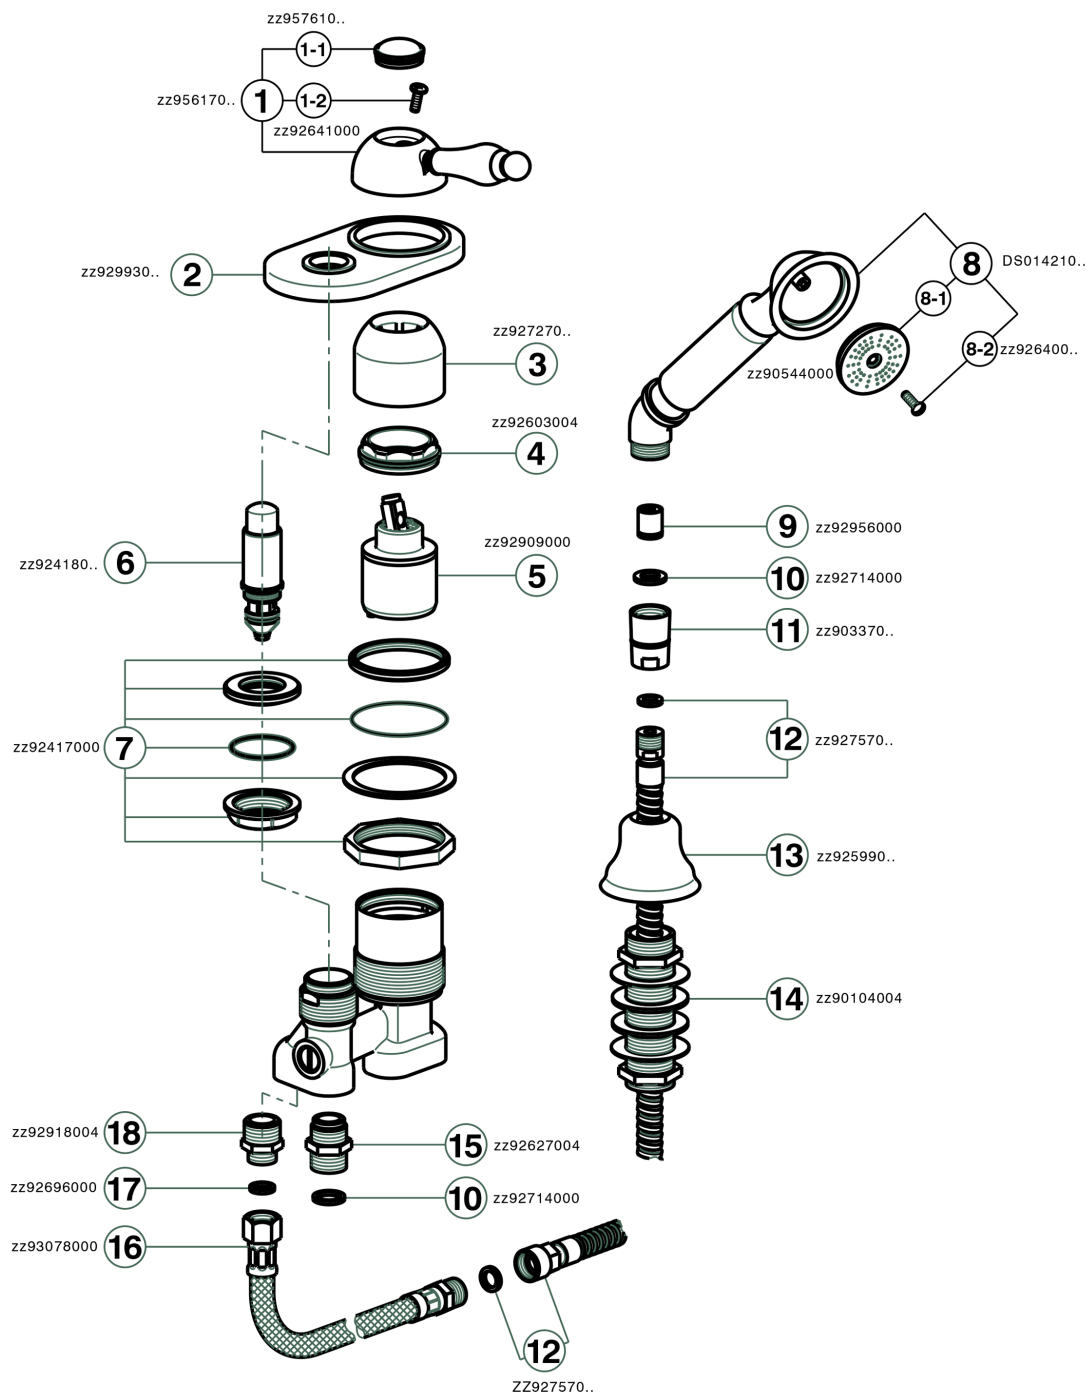

## Deck mounted 2-holes single lever bath mixer ARCANA EMPRESS\_EM001290

EM001290

<https://en.cisal.it/deck-mounted-2-holes-single-lever-bath-mixer-arcana-empress-em001290>

2025-01-06