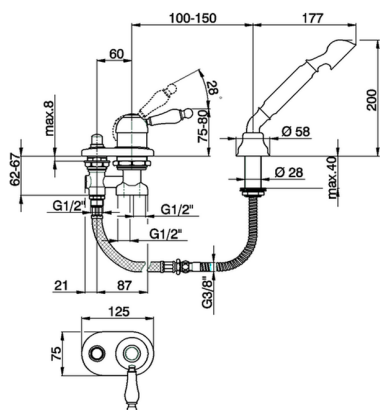

Deck mounted 2-holes single lever bath mixer ARCANA EMPRESS_EM001290

MODEL **EM001290**

Deck mounted 2-holes single lever bath mixer, automatic diverter, Toscana one spray handshower, 175 cm Brass flexible hose

AVAILABLE FINISHINGS

-  **21** 21 Chrome
-  **24** 24 Gold
-  **26** 26 Old Copper
-  **27** 27 Old Bronze
-  **2A** 2A Satin Brushed Nickel
-  **74** 74 Chrome/Gold

CHARACTERISTICS

Cartridge Spare Parts **ZZ92909000**

43 mm Cartridge

Deck mounted 2-holes single lever bath mixer ARCANA EMPRESS_EM001290

EM001290

<https://en.cisal.it/deck-mounted-2-holes-single-lever-bath-mixer-arcana-empress-em001290>

2025-01-04