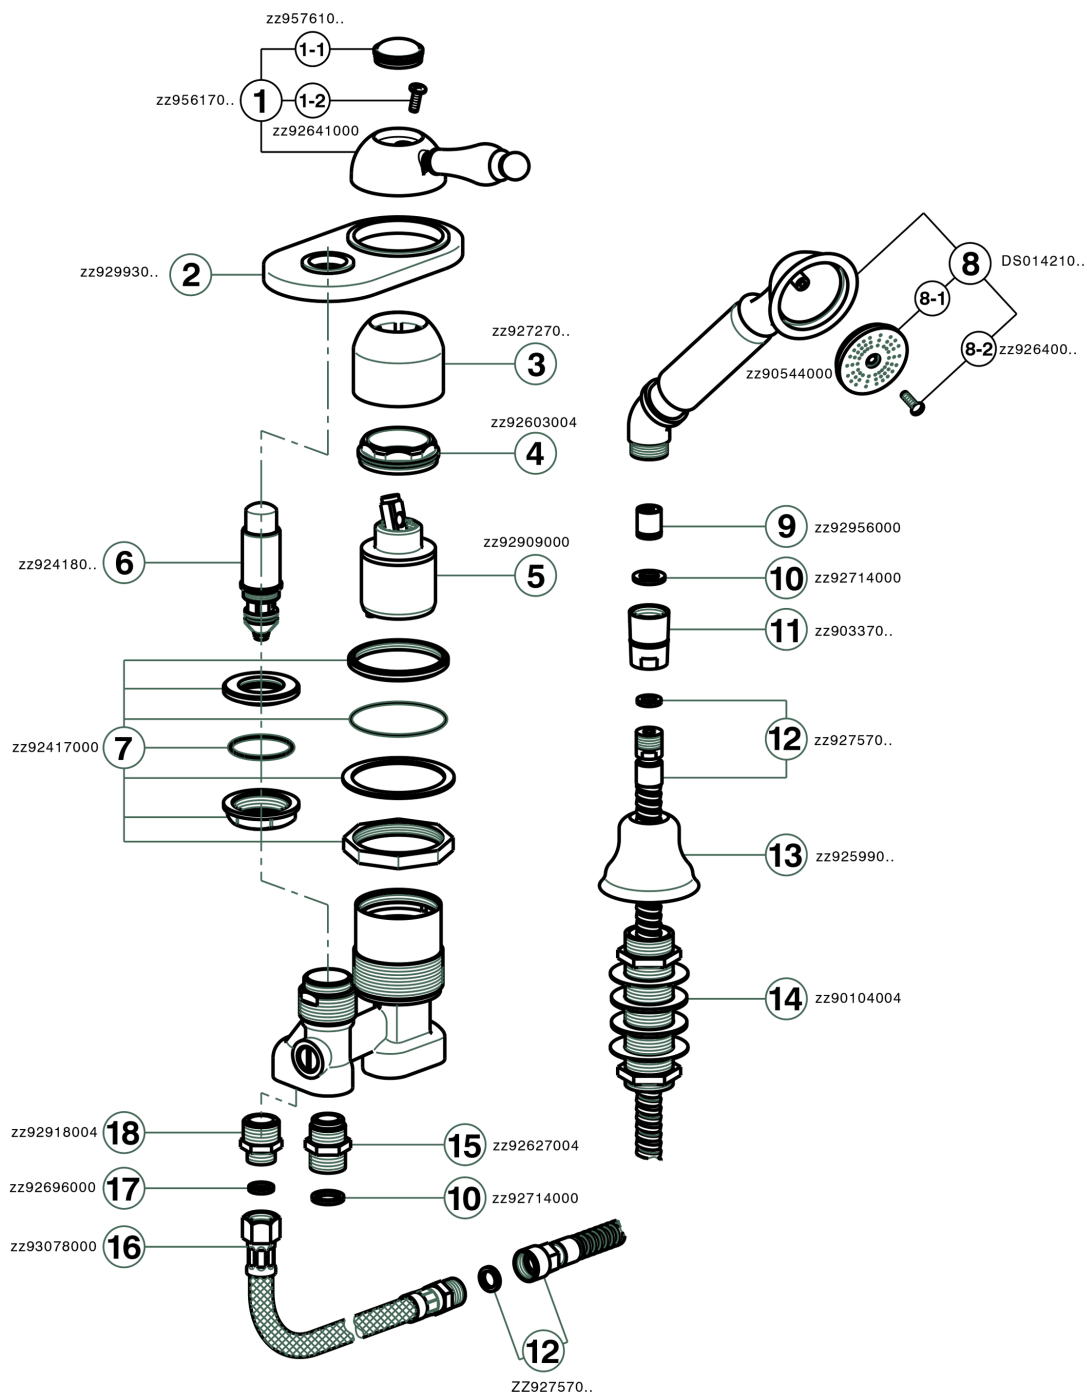

Deck mounted 2-holes single lever bath mixer ARCANA EMPRESS_EM001290

MODEL **EM001290**

Deck mounted 2-holes single lever bath mixer, automatic diverter, Toscana one spray handshower, 175 cm Brass flexible hose

AVAILABLE FINISHINGS

-  **21** 21 Chrome
-  **24** 24 Gold
-  **26** 26 Old Copper
-  **27** 27 Old Bronze
-  **2A** 2A Satin Brushed Nickel
-  **74** 74 Chrome/Gold

CHARACTERISTICS

Cartridge Spare Parts **ZZ92909000**

43 mm Cartridge

Deck mounted 2-holes single lever bath mixer ARCANA EMPRESS_EM001290

EM001290

<https://en.cisal.it/deck-mounted-2-holes-single-lever-bath-mixer-arcana-empress-em001290>

2025-01-04