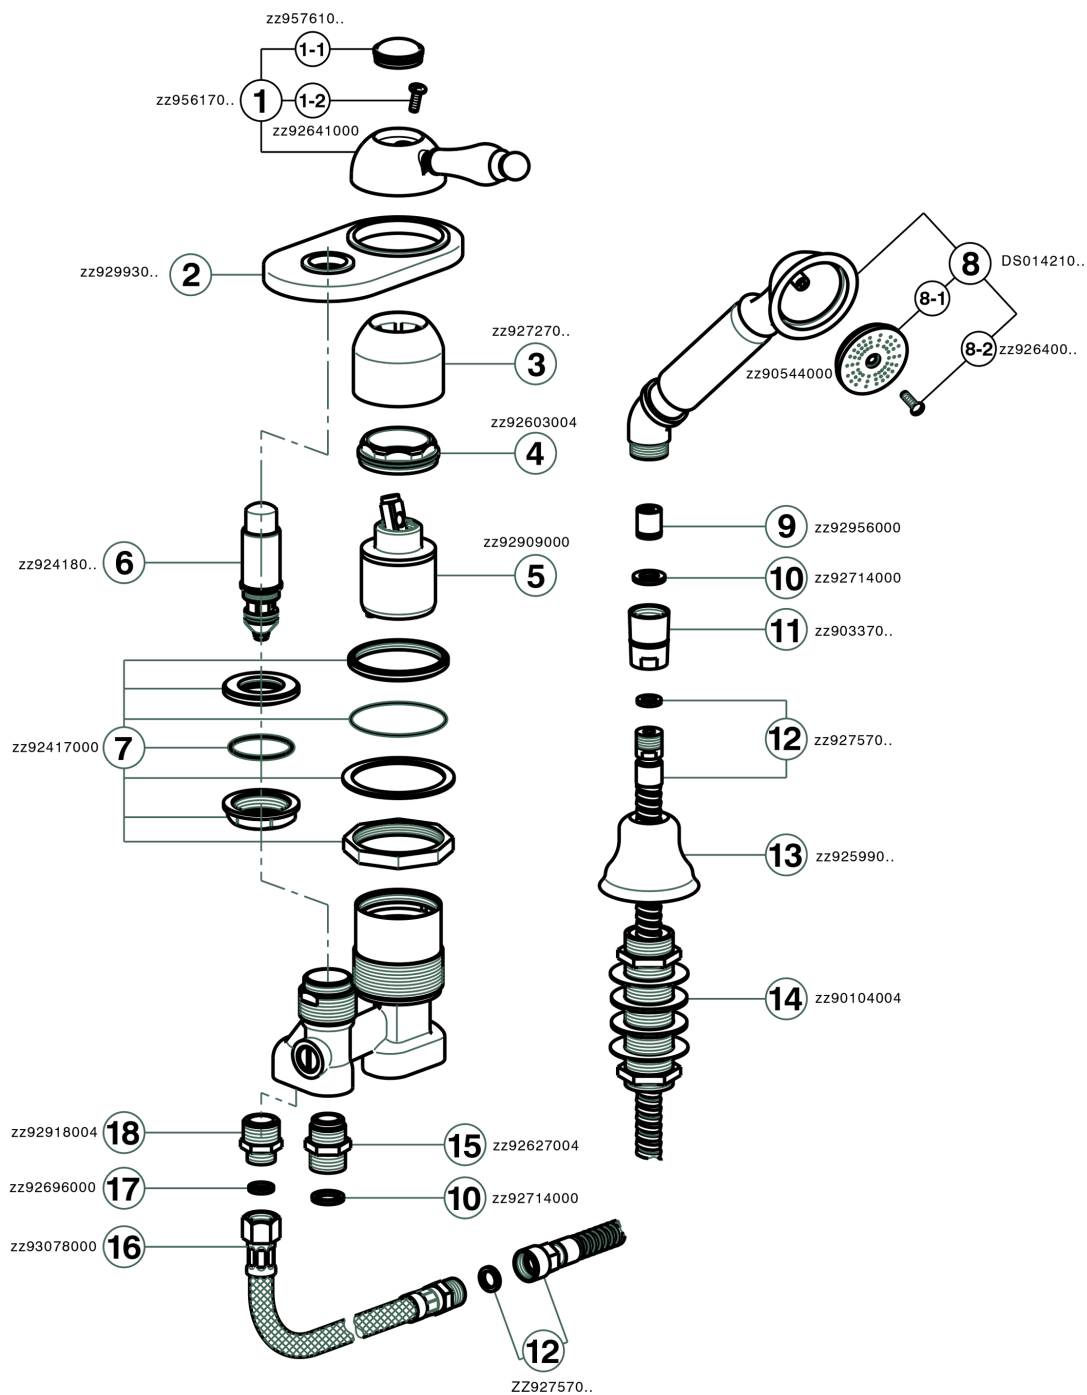

## Deck mounted 2-holes single lever bath mixer ARCANA EMPRESS\_EM001290

EM001290

<https://en.cisal.it/deck-mounted-2-holes-single-lever-bath-mixer-arcana-empress-em001290>

2025-01-04