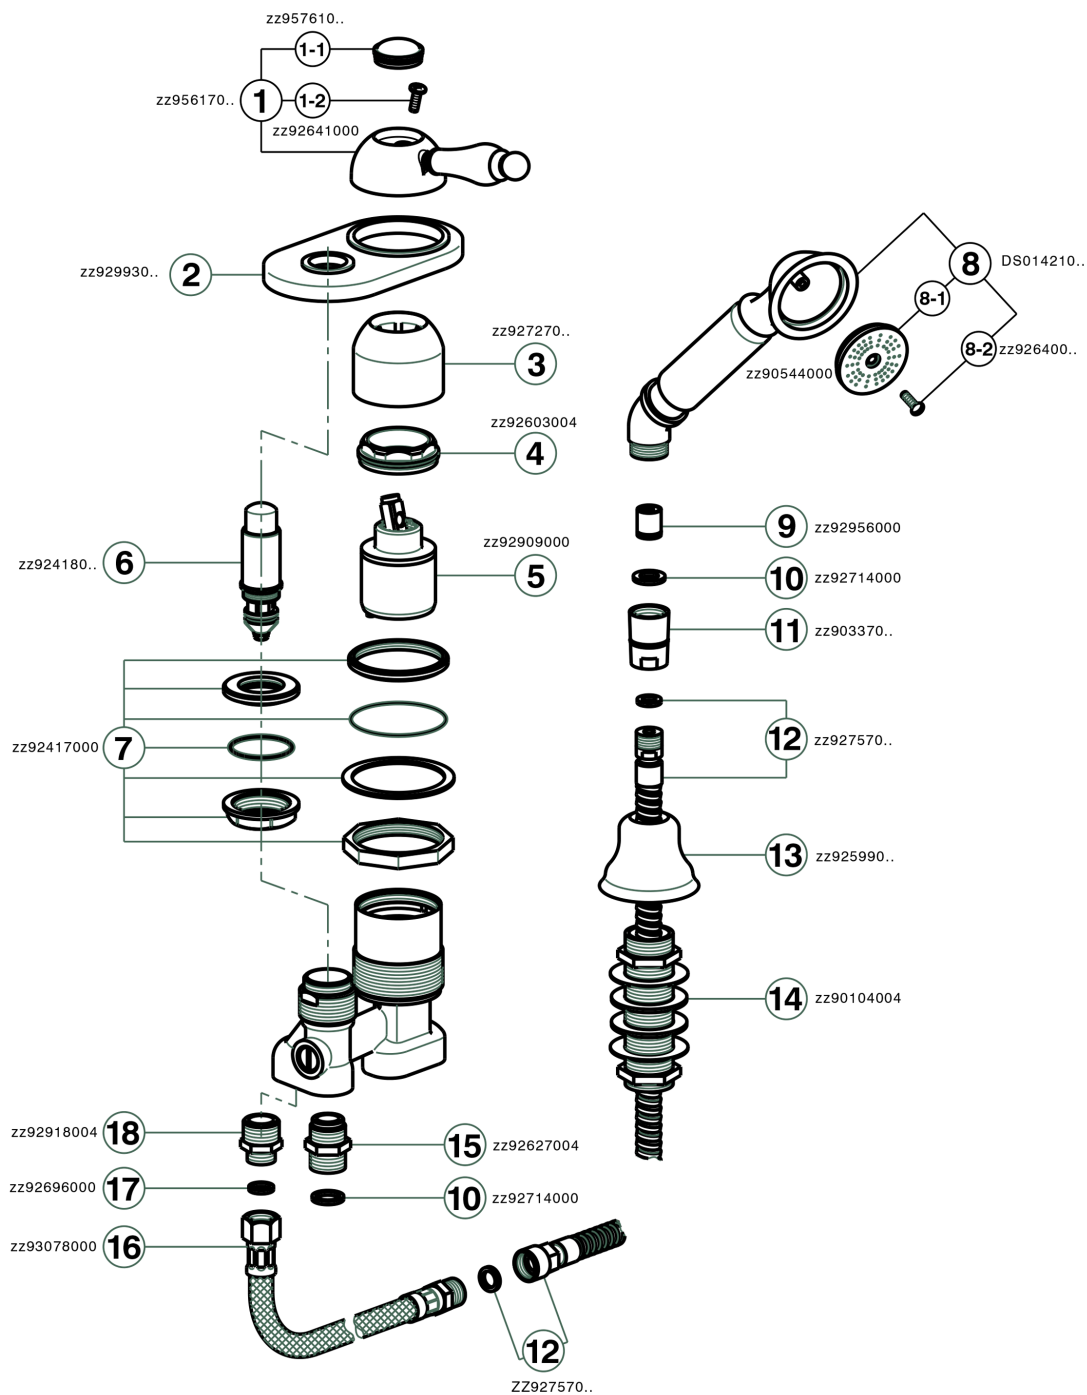

Deck mounted 2-holes single lever bath mixer ARCANA EMPRESS_EM001290

MODEL **EM001290**

Deck mounted 2-holes single lever bath mixer, automatic diverter, Toscana one spray handshower, 175 cm Brass flexible hose

AVAILABLE FINISHINGS

-  **21** 21 Chrome
-  **24** 24 Gold
-  **26** 26 Old Copper
-  **27** 27 Old Bronze
-  **2A** 2A Satin Brushed Nickel
-  **74** 74 Chrome/Gold

CHARACTERISTICS

Cartridge Spare Parts **ZZ92909000**

43 mm Cartridge

Deck mounted 2-holes single lever bath mixer ARCANA EMPRESS_EM001290

EM001290

<https://en.cisal.it/deck-mounted-2-holes-single-lever-bath-mixer-arcana-empress-em001290>

2025-01-06