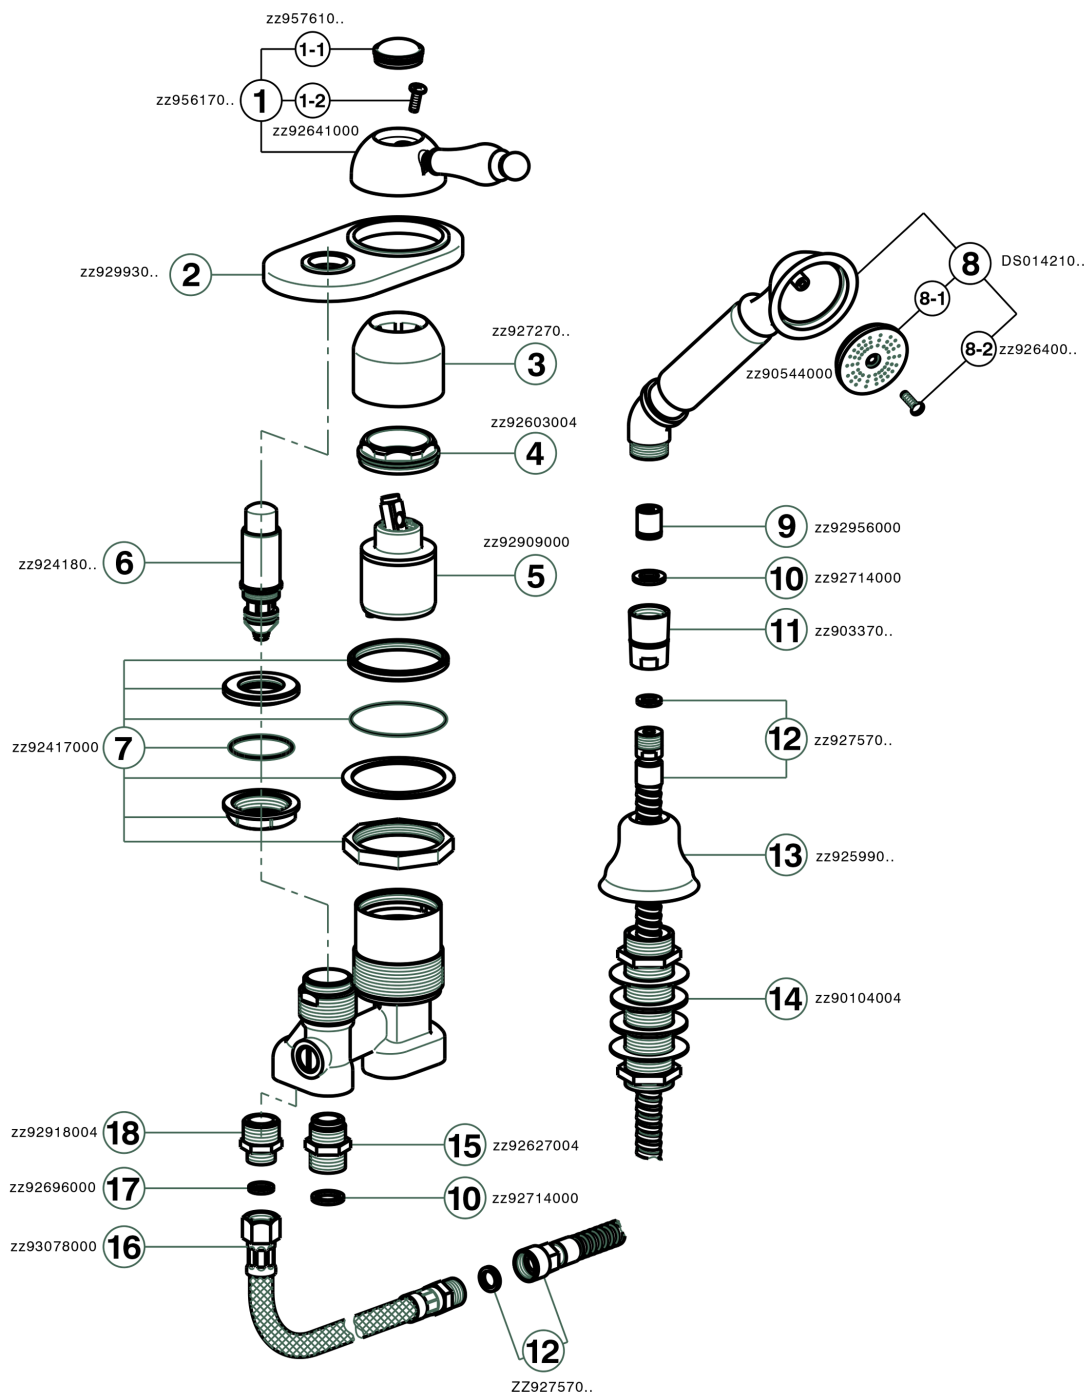

## Deck mounted 2-holes single lever bath mixer ARCANA EMPRESS\_EM001290

EM001290

<https://en.cisal.it/deck-mounted-2-holes-single-lever-bath-mixer-arcana-empress-em001290>

2025-01-06