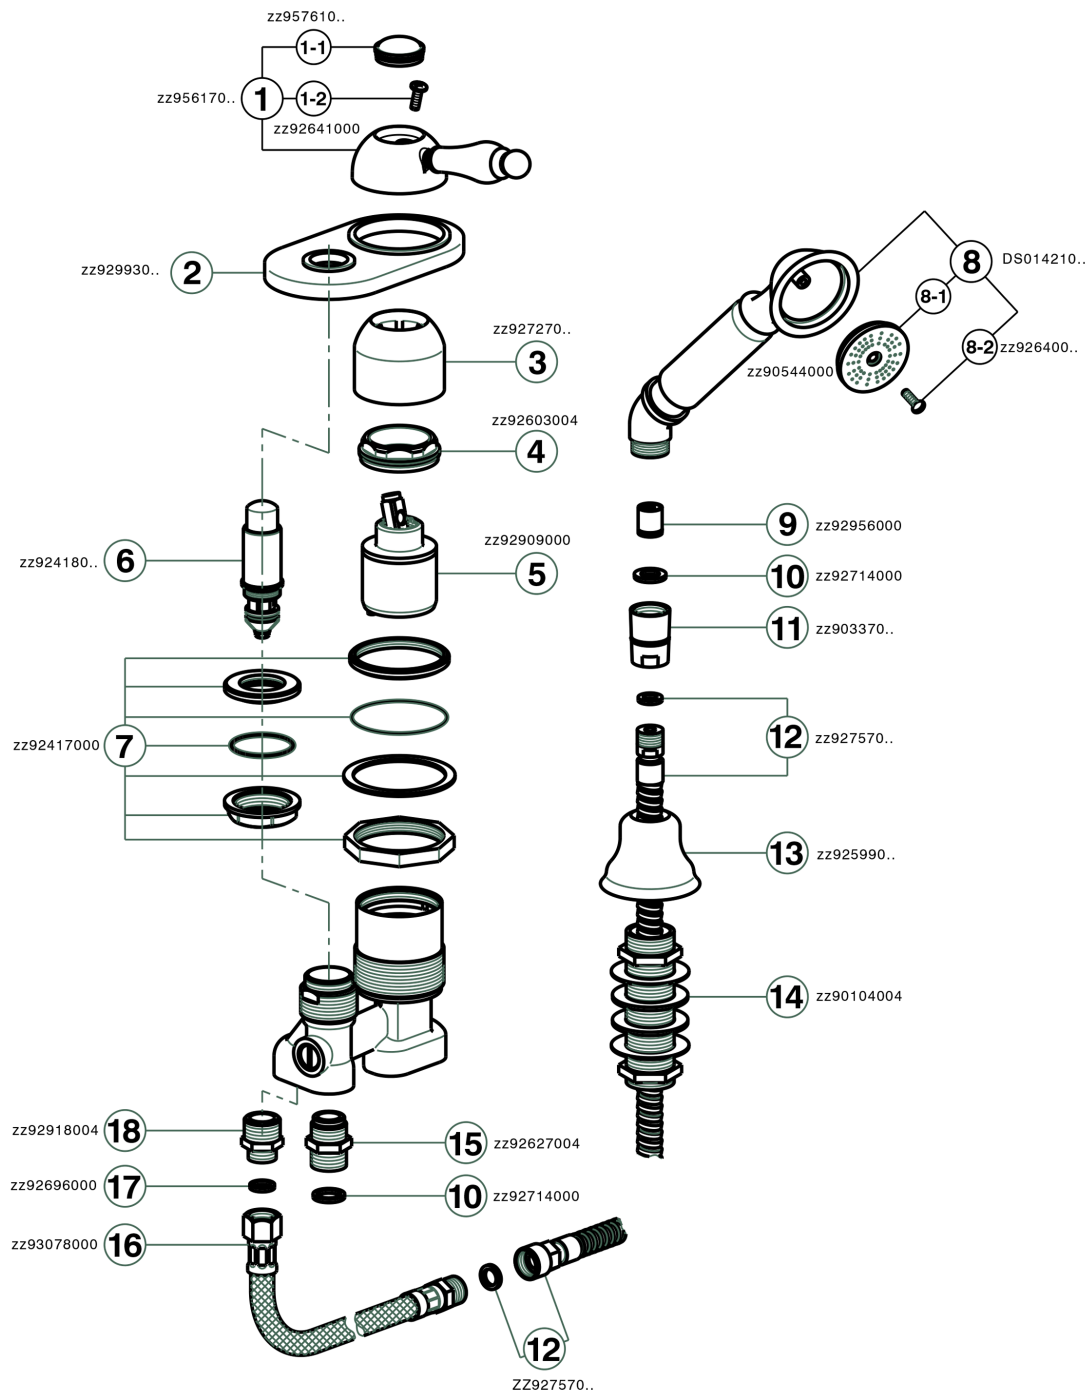

Deck mounted 2-holes single lever bath mixer ARCANA EMPRESS_EM001290

MODEL **EM001290**

Deck mounted 2-holes single lever bath mixer, automatic diverter, Toscana one spray handshower, 175 cm Brass flexible hose

AVAILABLE FINISHINGS

-  **21** 21 Chrome
-  **24** 24 Gold
-  **26** 26 Old Copper
-  **27** 27 Old Bronze
-  **2A** 2A Satin Brushed Nickel
-  **74** 74 Chrome/Gold

CHARACTERISTICS

Cartridge Spare Parts **ZZ92909000**

43 mm Cartridge

Deck mounted 2-holes single lever bath mixer ARCANA EMPRESS_EM001290

EM001290

<https://en.cisal.it/deck-mounted-2-holes-single-lever-bath-mixer-arcana-empress-em001290>

2025-01-06