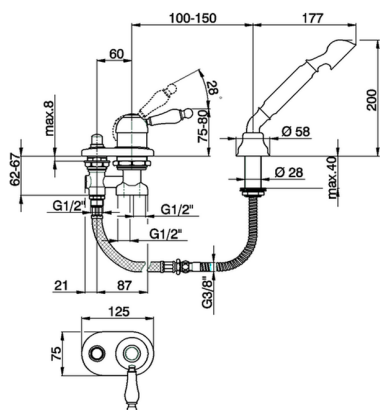

Deck mounted 2-holes single lever bath mixer ARCANA EMPRESS_EM001290

MODEL **EM001290**

Deck mounted 2-holes single lever bath mixer, automatic diverter, Toscana one spray handshower, 175 cm Brass flexible hose

AVAILABLE FINISHINGS

-  **21** 21 Chrome
-  **24** 24 Gold
-  **26** 26 Old Copper
-  **27** 27 Old Bronze
-  **2A** 2A Satin Brushed Nickel
-  **74** 74 Chrome/Gold

CHARACTERISTICS

Cartridge Spare Parts **ZZ92909000**

43 mm Cartridge

Deck mounted 2-holes single lever bath mixer ARCANA EMPRESS_EM001290

EM001290

<https://en.cisal.it/deck-mounted-2-holes-single-lever-bath-mixer-arcana-empress-em001290>

2025-01-06