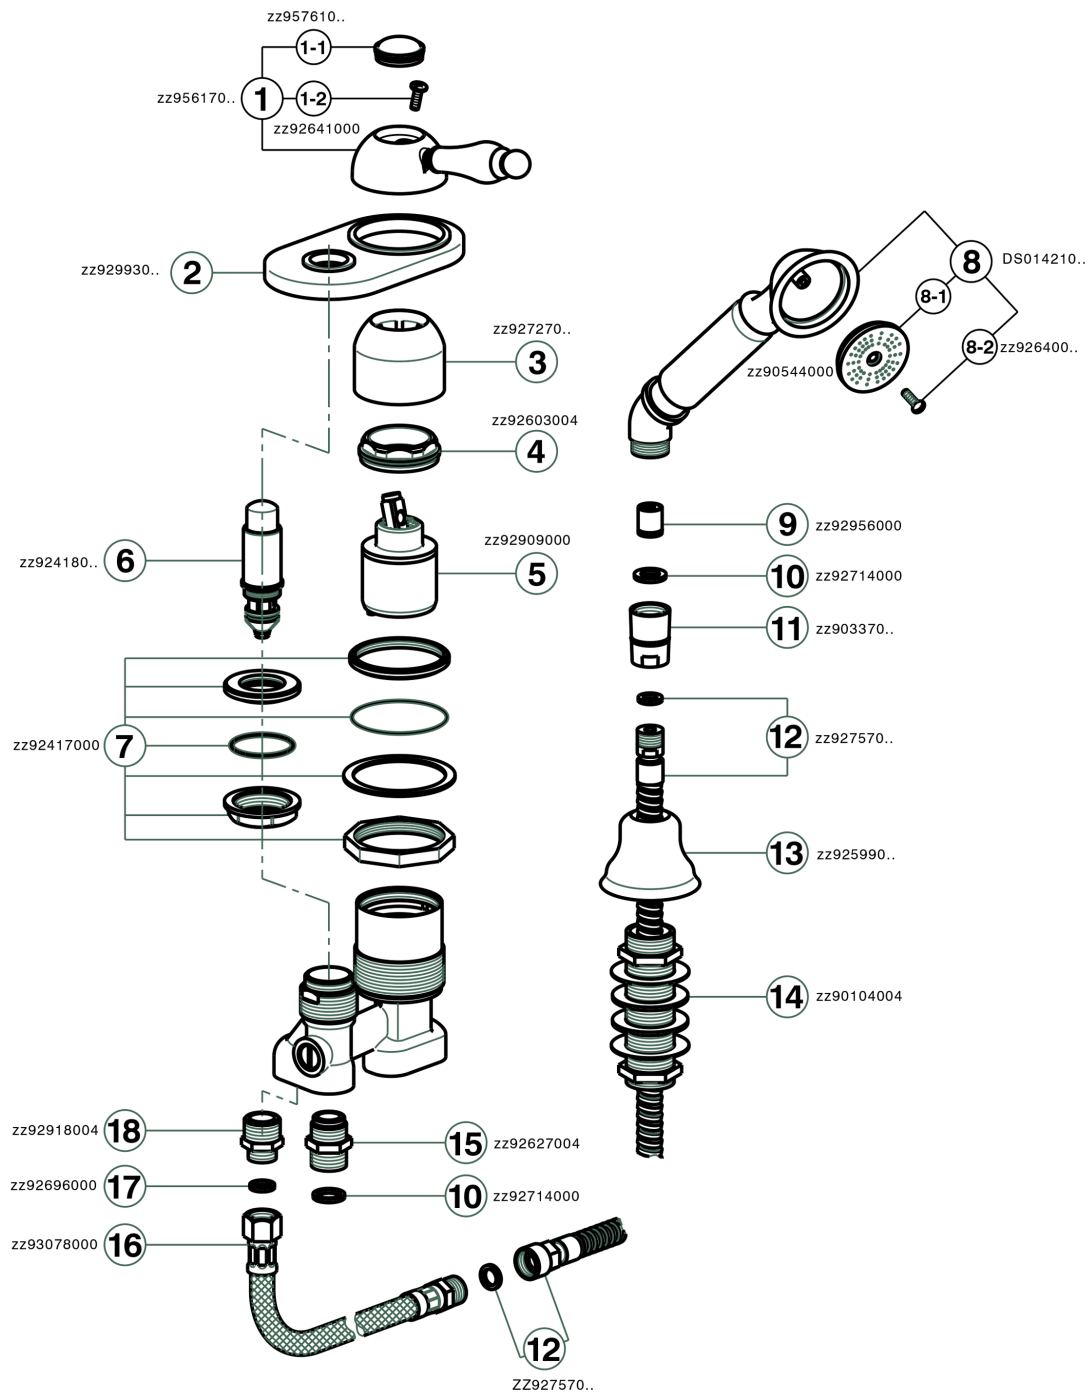

Deck mounted 2-holes single lever bath mixer ARCANA EMPRESS_EM001290

EM001290

<https://en.cisal.it/deck-mounted-2-holes-single-lever-bath-mixer-arcana-empress-em001290>

2025-01-06