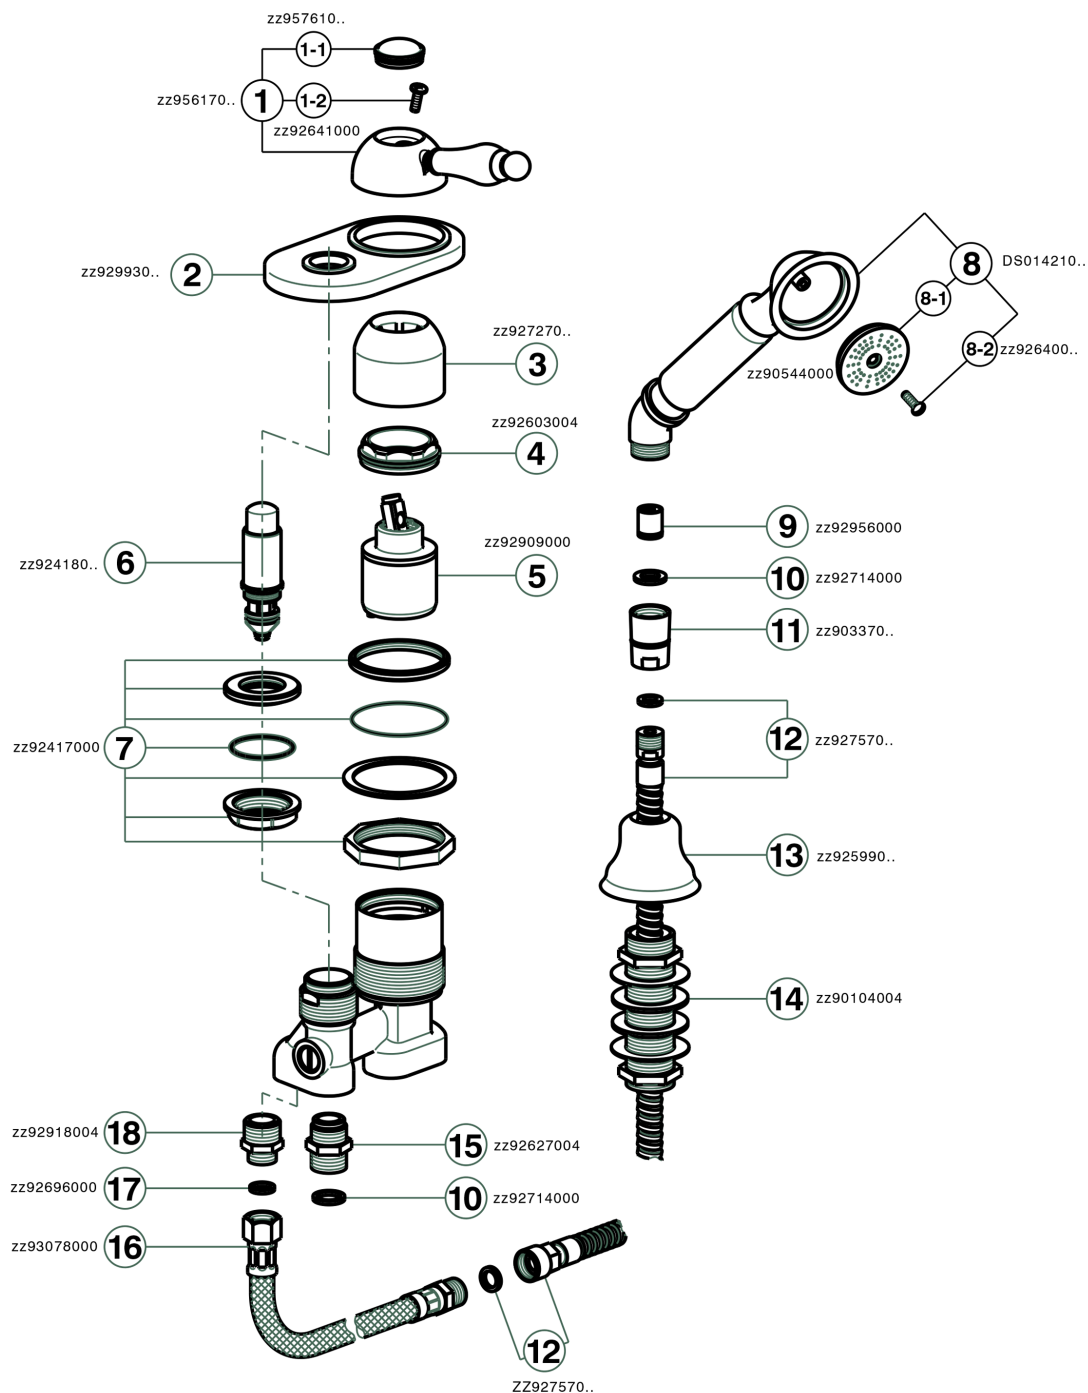

Deck mounted 2-holes single lever bath mixer ARCANA EMPRESS_EM001290

EM001290

<https://en.cisal.it/deck-mounted-2-holes-single-lever-bath-mixer-arcana-empress-em001290>

2025-01-06