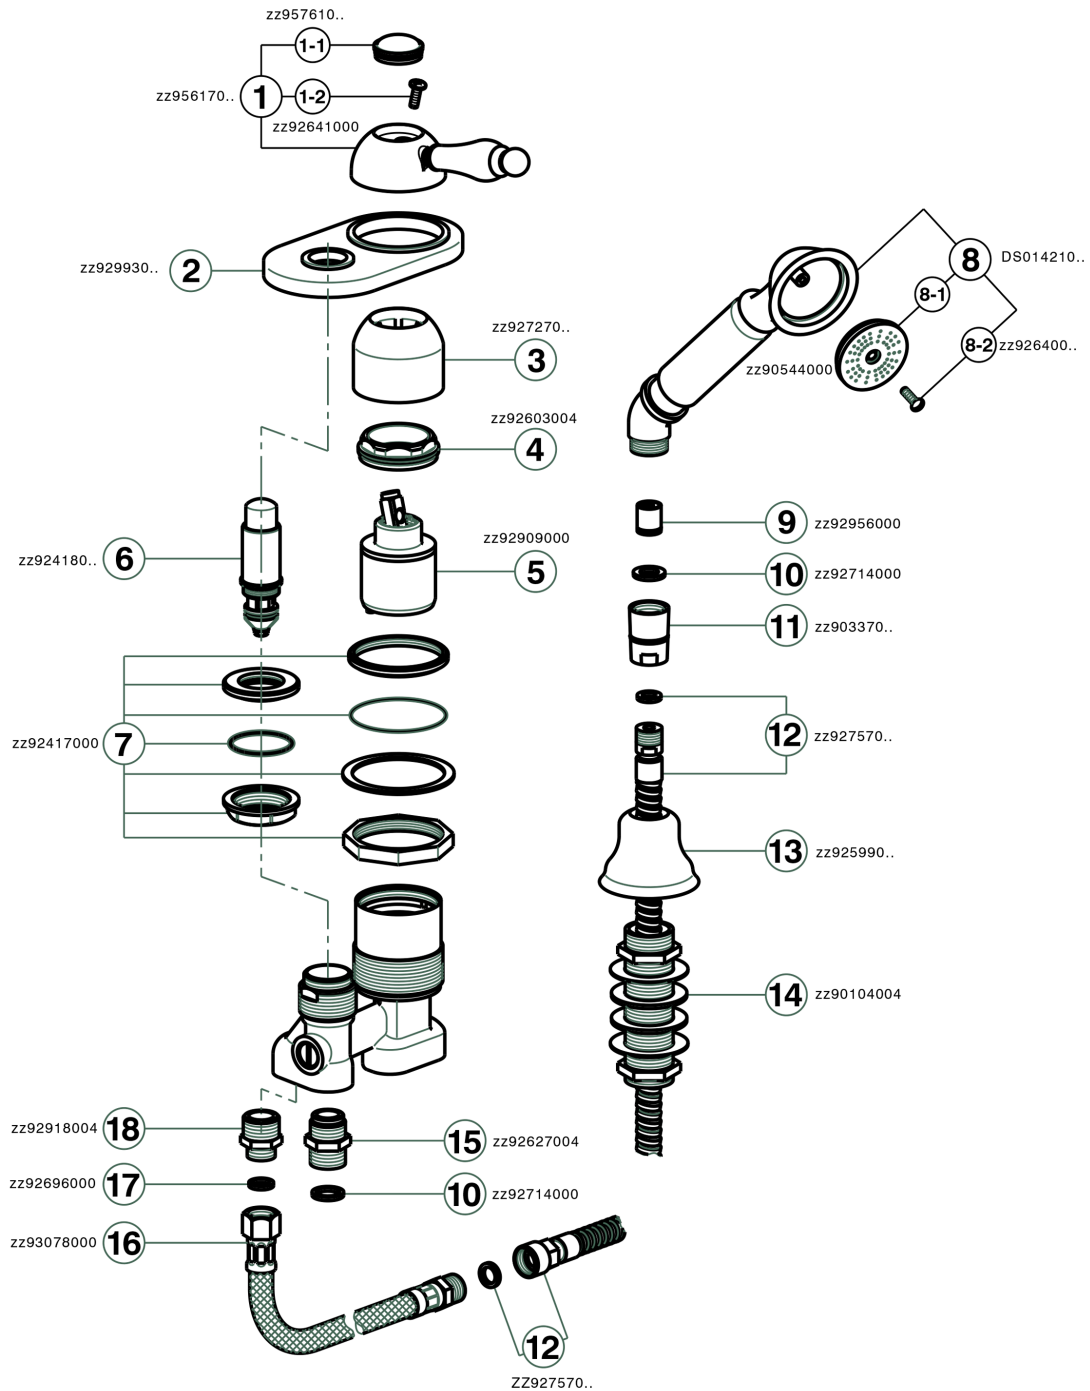

Deck mounted 2-holes single lever bath mixer ARCANA EMPRESS_EM001290

EM001290

<https://en.cisal.it/deck-mounted-2-holes-single-lever-bath-mixer-arcana-empress-em001290>

2025-01-06