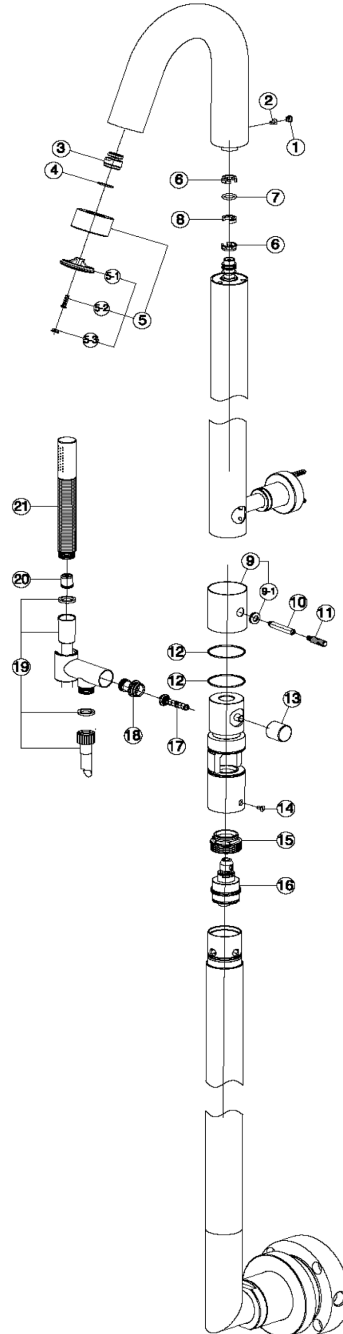

Single lever 2-functions shower column SHOWER COLUMNS_ST005050

cisal

ST 00505 - ST 000510

ST005050

<https://en.cisal.it/single-lever-2-functions-shower-column-shower-columns-st005050>

Single lever 2-functions shower column SHOWER COLUMNS_ST005050

cisal

ST 00505 - ST 000510

NR.	DESCRIZIONE DESCRIPTION BESCHREIBUNG DESCRIPTION	N.CODICE CODE NO. WERSKNR. NR.CODE	NR.	DESCRIZIONE DESCRIPTION BESCHREIBUNG DESCRIPTION	N.CODICE CODE NO. WERSKNR. NR.CODE	NR.	DESCRIZIONE DESCRIPTION BESCHREIBUNG DESCRIPTION	N.CODICE CODE NO. WERSKNR. NR.CODE
1	Placchetta per leva neutra Cap for lever Abdeckkappe f/Hebel Plaquette levier	ZZ927110	7	O.R. 11 NBR 75 SH. O.R. 11 NBR 75 SH. O.R. 11 NBR 75 SH. O.R. 11 NBR 75 SH.	ZZ926900	15	Calotta bloccaggio cartuccia Nut for mixing valve Mutter f/Kartusche Ecrou pour cartouche	ZZ937930
2	Vite M.6 Screw M.6 Schraube M.6 Vis M.6	ZZ941090	8	Rondella antifrizione Dichtung fuer Huelse Washer for covering tube Joint pour bague couverture	ZZ941030	16	Cartuccia monocomando Mixing valve Kartusche Cartouche mitigeurs	ZZ937920
3	Snodo 20/22 Joint 20/22 Gelenkstueck 20/22 Rotule 20/22	ZZ941120	9	Canotto copricartuccia Tube for escutcheon Huelse f.Abdeckkappe Canot couvre-cartouche	ZZ937890	17	Asta deviazione completa Complete diverting rod Umstellung Tige inverseur complete	ZZ933140
4	Guarnizione 20,8x16x1,5 Gasket 20,8x16x1,5 Dichtung 20,8x16x1,5 Joint 20,8x16x1,5	ZZ941130	9-1	Guarnizione per canotto copricartuccia Gasket for tube for escutcheon Dichtung Huelse f.Abdeckkappe Joint pour canot couvre-cartouche	ZZ937900	18	Perno di fissaggio Pin Zapfen Vis	ZZ942390
5	Corpo soffione doccia Showerhead's body Koeper der Kopfbrause Corps pomme de douche	ZZ941100	10	Asta leva monocomando Rod for Lever Stange fuer Hebel Tige levier mitigeur	ZZ937910	19	Flex PVC 150 cm Ø14 1/2"x1/2" conico Flex PVC 150 cm Ø14 1/2"x1/2" Braueschl. PVC 150 cm Ø14 1/2"x1/2" Flex.PVC 150 cm Ø14 1/2"x1/2"	ZA009030
5-1	Disco soffione doccia Showerhead's disc Disk der Kopfbrause Disque pour pomme de douche	ZZ941140	11	Terminale leva "LS" Knob for lever "LS" Design Griffelement "LS" Embout levier "LS"	LS010000	20	Valvola anti-ritorno Ø15 per doccia Back-flow valve Ø15 Durchflussverhinderer Ø15 Clapet anti-retour Ø15	ZZ929560
5-2	Vite W.3/16x16 tb. Screw W.3/16x16 tb. Schraube W.3/16x16 tb. Vis W.3/16x16 tb.	ZZ941150	12	Rondella antifrizione Dichtung fuer Huelse Washer for covering tube Joint pour bague couverture	ZZ937940	21	Doccia minimale Minimal handshower Handbrause minimal Douchette minimal	DS014090
5-3	Placchetta Cap Abdeckkappe Plaquette	ZZ941160	13	Pomolo per deviazione Knob for diverter Zugknopf Umsteller Pommeau pour inverseur	ZZ933290			
6	Anello per canna Ring for spout Ring fuer Auslauf Bague pour bec	ZZ941020	14	Vite M.4x8 Screw M.4x8 Schraube M.4x8 Vis M.4x8	ZZ938030			

ST005050

<https://en.cisal.it/single-lever-2-functions-shower-column-shower-columns-st005050>

2026-04-06