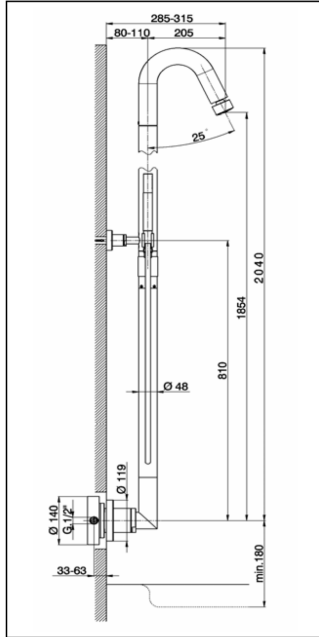

## Single lever 2-functions shower column SHOWER COLUMNS\_ST005050

MODEL **ST005050**

Single lever 2-functions shower column,automatic diverter,wall mounted fixed column,not sliding shower bracket,Brass minimalistic one spray handshower,48 mm Brass Round Head Shower,150 cm PVC Flexible Hose

### CHARACTERISTICS

Single Lever **1**

Cartridge Spare Parts **ZZ93792000**

**38 mm Cartridge**