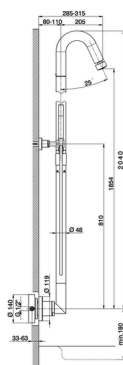

CHARACTERISTICS

Single Lever **1**

Cartridge Spare Parts **ZZ93792000**

38 mm Cartridge