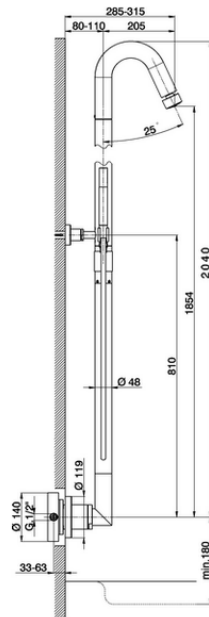

Single lever 2-functions shower column SHOWER COLUMNS_ST005050

ST005050

<https://en.cisal.it/single-lever-2-functions-shower-column-shower-columns-st005050>

2026-06-10