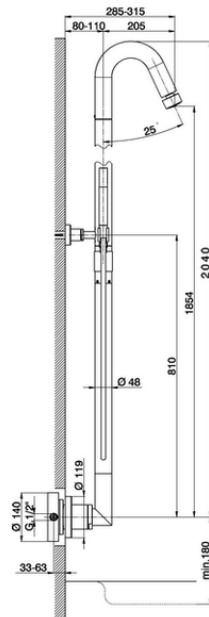

Single lever 2-functions shower column SHOWER COLUMNS_ST005050

ST005050

<https://en.cisal.it/single-lever-2-functions-shower-column-shower-columns-st005050>

2026-05-17