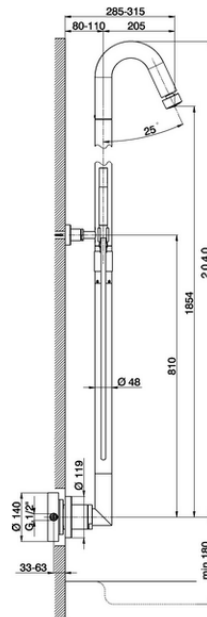

## Single lever 2-functions shower column SHOWER COLUMNS\_ST005050

ST005050

<https://en.cisal.it/single-lever-2-functions-shower-column-shower-columns-st005050>

2026-04-26