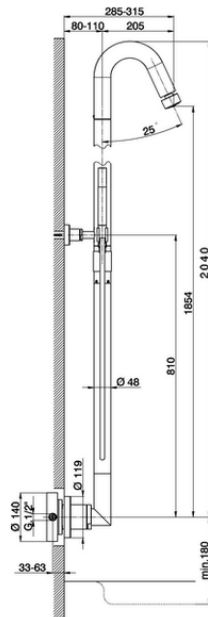

Single lever 2-functions shower column SHOWER COLUMNS_ST005050

ST005050

<https://en.cisal.it/single-lever-2-functions-shower-column-shower-columns-st005050>

2026-07-03