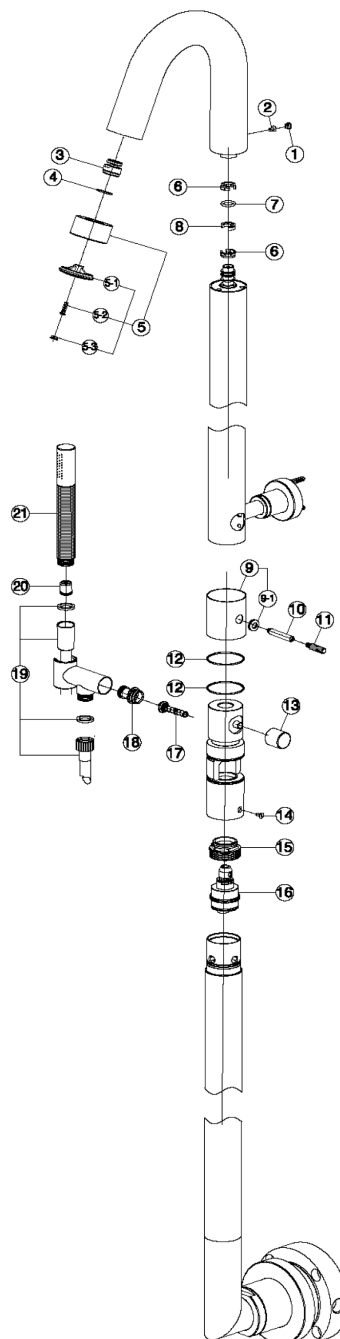

Single lever 2-functions shower column SHOWER COLUMNS_ST005050

cisal

ST 00505 - ST 000510

ST005050

<https://en.cisal.it/single-lever-2-functions-shower-column-shower-columns-st005050>

Single lever 2-functions shower column SHOWER COLUMNS_ST005050

cisal

ST 00505 - ST 000510

NR.	DESCRIZIONE DESCRIPTION BESCHREIBUNG DESCRIPTION	N.CODICE CODE NO. WERSKNR. NR.CODE	NR.	DESCRIZIONE DESCRIPTION BESCHREIBUNG DESCRIPTION	N.CODICE CODE NO. WERSKNR. NR.CODE	NR.	DESCRIZIONE DESCRIPTION BESCHREIBUNG DESCRIPTION	N.CODICE CODE NO. WERSKNR. NR.CODE
1	Placchetta per leva neutra Cap for lever Abdeckkappe f/Hebel Plaquette levier	ZZ927110	7	O.R. 11 NBR 75 SH. O.R. 11 NBR 75 SH. O.R. 11 NBR 75 SH. O.R. 11 NBR 75 SH.	ZZ926900	15	Calotta bloccaggio cartuccia Nut for mixing valve Mutter f/Kartusche Ecrou pour cartouche	ZZ937930
2	Vite M.6 Screw M.6 Schraube M.6 Vis M.6	ZZ941090	8	Rondella antifrizione Dichtung fuer Huelse Washer for covering tube Joint pour bague couverture	ZZ941030	16	Cartuccia monocomando Mixing valve Kartusche Cartouche mitigeurs	ZZ937920
3	Snodo 20/22 Joint 20/22 Gelenkstueck 20/22 Rotule 20/22	ZZ941120	9	Canotto copricartuccia Tube for escutcheon Huelse f.Abdeckkappe Canot couvre-cartouche	ZZ937890	17	Asta deviazione completa Complete diverting rod Umstellung Tige inverseur complete	ZZ933140
4	Guarnizione 20,8x16x1,5 Gasket 20,8x16x1,5 Dichtung 20,8x16x1,5 Joint 20,8x16x1,5	ZZ941130	9-1	Guarnizione per canotto copricartuccia Gasket for tube for escutcheon Dichtung Huelse f.Abdeckkappe Joint pour canot couvre-cartouche	ZZ937900	18	Perno di fissaggio Pin Zapfen Vis	ZZ942390
5	Corpo soffione doccia Showerhead's body Koeper der Kopfbrause Corps pomme de douche	ZZ941100	10	Asta leva monocomando Rod for Lever Stange fuer Hebel Tige levier mitigeur	ZZ937910	19	Flex PVC 150 cm Ø14 1/2"x1/2" conico Flex PVC 150 cm Ø14 1/2"x1/2" Braueschl. PVC 150 cm Ø14 1/2"x1/2" Flex.PVC 150 cm Ø14 1/2"x1/2"	ZA009030
5-1	Disco soffione doccia Showerhead's disc Disk der Kopfbrause Disque pour pomme de douche	ZZ941140	11	Terminale leva "LS" Knob for lever "LS" Design Griffelement "LS" Embout levier "LS"	LS010000	20	Valvola anti-ritorno Ø15 per doccia Back-flow valve Ø15 Durchflussverhinderer Ø15 Clapet anti-retour Ø15	ZZ929560
5-2	Vite W.3/16x16 tb. Screw W.3/16x16 tb. Schraube W.3/16x16 tb. Vis W.3/16x16 tb.	ZZ941150	12	Rondella antifrizione Dichtung fuer Huelse Washer for covering tube Joint pour bague couverture	ZZ937940	21	Doccia minimale Minimal handshower Handbrause minimal Douchette minimal	DS014090
5-3	Placchetta Cap Abdeckkappe Plaquette	ZZ941160	13	Pomolo per deviazione Knob for diverter Zugknopf Umsteller Pommeau pour inverseur	ZZ933290			
6	Anello per canna Ring for spout Ring fuer Auslauf Bague pour bec	ZZ941020	14	Vite M.4x8 Screw M.4x8 Schraube M.4x8 Vis M.4x8	ZZ938030			

ST005050

<https://en.cisal.it/single-lever-2-functions-shower-column-shower-columns-st005050>

2026-04-26