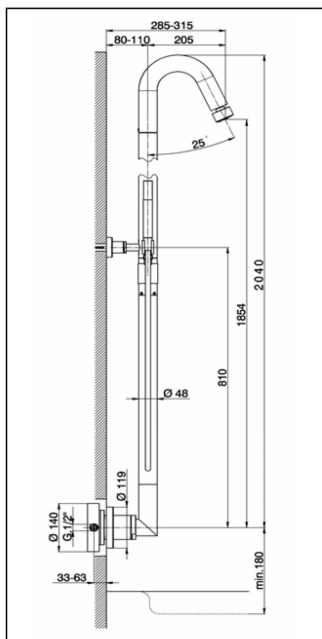

Single lever 2-functions shower column SHOWER COLUMNS_ST005050

cisal

ST 00505 - ST 000510

ST005050

<https://en.cisal.it/single-lever-2-functions-shower-column-shower-columns-st005050>

Single lever 2-functions shower column SHOWER COLUMNS_ST005050

cisal

ST 00505 - ST 000510

NR.	DESCRIZIONE DESCRIPTION BESCHREIBUNG DESCRIPTION	N.CODICE CODE NO. WERSKNR. NR.CODE	NR.	DESCRIZIONE DESCRIPTION BESCHREIBUNG DESCRIPTION	N.CODICE CODE NO. WERSKNR. NR.CODE	NR.	DESCRIZIONE DESCRIPTION BESCHREIBUNG DESCRIPTION	N.CODICE CODE NO. WERSKNR. NR.CODE
1	Placchetta per leva neutra Cap for lever Abdeckkappe f/Hebel Plaquette levier	ZZ927110	7	O.R. 11 NBR 75 SH. O.R. 11 NBR 75 SH. O.R. 11 NBR 75 SH. O.R. 11 NBR 75 SH.	ZZ926900	15	Calotta bloccaggio cartuccia Nut for mixing valve Mutter f/Kartusche Ecrou pour cartouche	ZZ937930
2	Vite M.6 Screw M.6 Schraube M.6 Vis M.6	ZZ941090	8	Rondella antifrizione Dichtung fuer Huelse Washer for covering tube Joint pour bague couverture	ZZ941030	16	Cartuccia monocomando Mixing valve Kartusche Cartouche mitigeurs	ZZ937920
3	Snodo 20/22 Joint 20/22 Gelenkstueck 20/22 Rotule 20/22	ZZ941120	9	Canotto copricartuccia Tube for escutcheon Huelse f.Abdeckkappe Canot couvre-cartouche	ZZ937890	17	Asta deviazione completa Complete diverting rod Umstellung Tige inverseur complete	ZZ933140
4	Guarnizione 20,8x16x1,5 Gasket 20,8x16x1,5 Dichtung 20,8x16x1,5 Joint 20,8x16x1,5	ZZ941130	9-1	Guarnizione per canotto copricartuccia Gasket for tube for escutcheon Dichtung Huelse f.Abdeckkappe Joint pour canot couvre-cartouche	ZZ937900	18	Perno di fissaggio Pin Zapfen Vis	ZZ942390
5	Corpo soffione doccia Showerhead's body Koeper der Kopfbrause Corps pomme de douche	ZZ941100	10	Asta leva monocomando Rod for Lever Stange fuer Hebel Tige levier mitigeur	ZZ937910	19	Flex PVC 150 cm Ø14 1/2"x1/2" conico Flex PVC 150 cm Ø14 1/2"x1/2" Braueschl. PVC 150 cm Ø14 1/2"x1/2" Flex.PVC 150 cm Ø14 1/2"x1/2"	ZA009030
5-1	Disco soffione doccia Showerhead's disc Disk der Kopfbrause Disque pour pomme de douche	ZZ941140	11	Terminale leva "LS" Knob for lever "LS" Design Griffelement "LS" Embout levier "LS"	LS010000	20	Valvola anti-ritorno Ø15 per doccia Back-flow valve Ø15 Durchflussverhinderer Ø15 Clapet anti-retour Ø15	ZZ929560
5-2	Vite W.3/16x16 tb. Screw W.3/16x16 tb. Schraube W.3/16x16 tb. Vis W.3/16x16 tb.	ZZ941150	12	Rondella antifrizione Dichtung fuer Huelse Washer for covering tube Joint pour bague couverture	ZZ937940	21	Doccia minimale Minimal handshower Handbrause minimal Douchette minimal	DS014090
5-3	Placchetta Cap Abdeckkappe Plaquette	ZZ941160	13	Pomolo per deviazione Knob for diverter Zugknopf Umsteller Pommeau pour inverseur	ZZ933290			
6	Anello per canna Ring for spout Ring fuer Auslauf Bague pour bec	ZZ941020	14	Vite M.4x8 Screw M.4x8 Schraube M.4x8 Vis M.4x8	ZZ938030			

ST005050

<https://en.cisal.it/single-lever-2-functions-shower-column-shower-columns-st005050>

2026-04-26