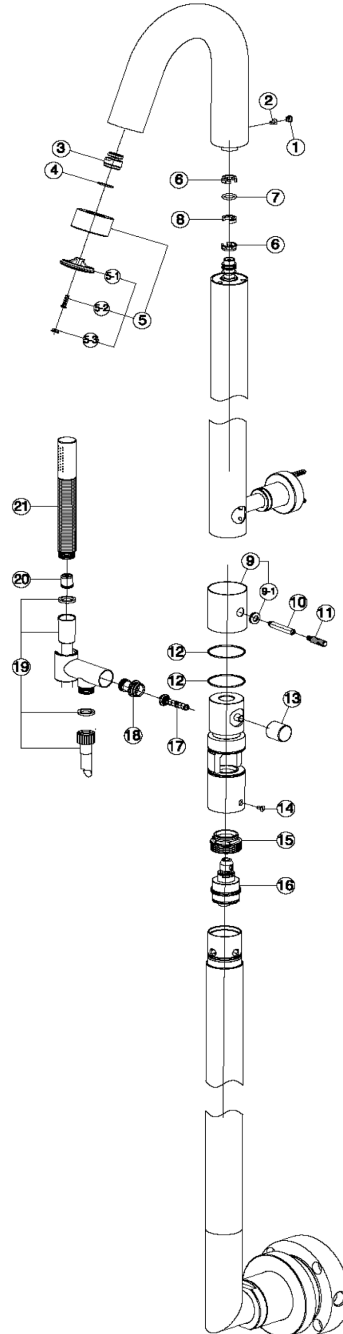

Single lever 2-functions shower column SHOWER COLUMNS_ST005050

cisal

ST 00505 - ST 000510

ST005050

<https://en.cisal.it/single-lever-2-functions-shower-column-shower-columns-st005050>

Single lever 2-functions shower column SHOWER COLUMNS_ST005050

cisal

ST 00505 - ST 000510

NR.	DESCRIZIONE DESCRIPTION BESCREIBUNG DESCRIPTION	N.CODICE CODE NO. WERSKNR. NR.CODE	NR.	DESCRIZIONE DESCRIPTION BESCREIBUNG DESCRIPTION	N.CODICE CODE NO. WERSKNR. NR.CODE	NR.	DESCRIZIONE DESCRIPTION BESCREIBUNG DESCRIPTION	N.CODICE CODE NO. WERSKNR. NR.CODE
1	Placchetta per leva neutra Cap for lever Abdeckkappe f/Hebel Plaquette levier	ZZ927110	7	O.R. 11 NBR 75 SH. O.R. 11 NBR 75 SH. O.R. 11 NBR 75 SH. O.R. 11 NBR 75 SH.	ZZ926900	15	Calotta bloccaggio cartuccia Nut for mixing valve Mutter f/Kartusche Ecrou pour cartouche	ZZ937930
2	Vite M.6 Screw M.6 Schraube M.6 Vis M.6	ZZ941090	8	Rondella antifrizione Dichtung fuer Huelse Washer for covering tube Joint pour bague couverture	ZZ941030	16	Cartuccia monocomando Mixing valve Kartusche Cartouche mitigeurs	ZZ937920
3	Snodo 20/22 Joint 20/22 Gelenkstueck 20/22 Rotule 20/22	ZZ941120	9	Canotto copricartuccia Tube for escutcheon Huelse f.Abdeckkappe Canot couvre-cartouche	ZZ937890	17	Asta deviazione completa Complete diverting rod Umstellung Tige inverseur complete	ZZ933140
4	Guarnizione 20,8x16x1,5 Gasket 20,8x16x1,5 Dichtung 20,8x16x1,5 Joint 20,8x16x1,5	ZZ941130	9-1	Guarnizione per canotto copricartuccia Gasket for tube for escutcheon Dichtung Huelse f.Abdeckkappe Joint pour canot couvre-cartouche	ZZ937900	18	Perno di fissaggio Pin Zapfen Vis	ZZ942390
5	Corpo soffione doccia Showerhead's body Koeper der Kopfbrause Corps pomme de douche	ZZ941100	10	Asta leva monocomando Rod for Lever Stange fuer Hebel Tige levier mitigeur	ZZ937910	19	Flex PVC 150 cm Ø14 1/2"x1/2" conico Flex PVC 150 cm Ø14 1/2"x1/2" Braueschl. PVC 150 cm Ø14 1/2"x1/2" Flex.PVC 150 cm Ø14 1/2"x1/2"	ZA009030
5-1	Disco soffione doccia Showerhead's disc Disk der Kopfbrause Disque pour pomme de douche	ZZ941140	11	Terminale leva "LS" Knob for lever "LS" Design Griffelement "LS" Embout levier "LS"	LS010000	20	Valvola anti-ritorno Ø15 per doccia Back-flow valve Ø15 Durchflussverhinderer Ø15 Clapet anti-retour Ø15	ZZ929560
5-2	Vite W.3/16x16 tb. Screw W.3/16x16 tb. Schraube W.3/16x16 tb. Vis W.3/16x16 tb.	ZZ941150	12	Rondella antifrizione Dichtung fuer Huelse Washer for covering tube Joint pour bague couverture	ZZ937940	21	Doccia minimale Minimal handshower Handbrause minimal Douchette minimal	DS014090
5-3	Placchetta Cap Abdeckkappe Plaquette	ZZ941160	13	Pomolo per deviazione Knob for diverter Zugknopf Umsteller Pommeau pour inverseur	ZZ933290			
6	Anello per canna Ring for spout Ring fuer Auslauf Bague pour bec	ZZ941020	14	Vite M.4x8 Screw M.4x8 Schraube M.4x8 Vis M.4x8	ZZ938030			

ST005050

<https://en.cisal.it/single-lever-2-functions-shower-column-shower-columns-st005050>

2026-05-17