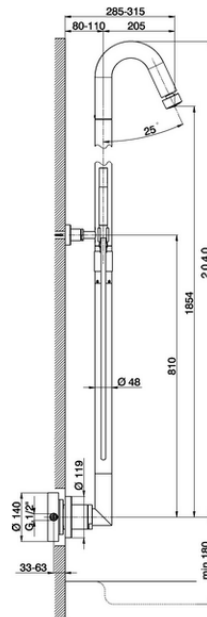

Single lever 2-functions shower column SHOWER COLUMNS_ST005050

ST005050

<https://en.cisal.it/single-lever-2-functions-shower-column-shower-columns-st005050>

2026-04-26