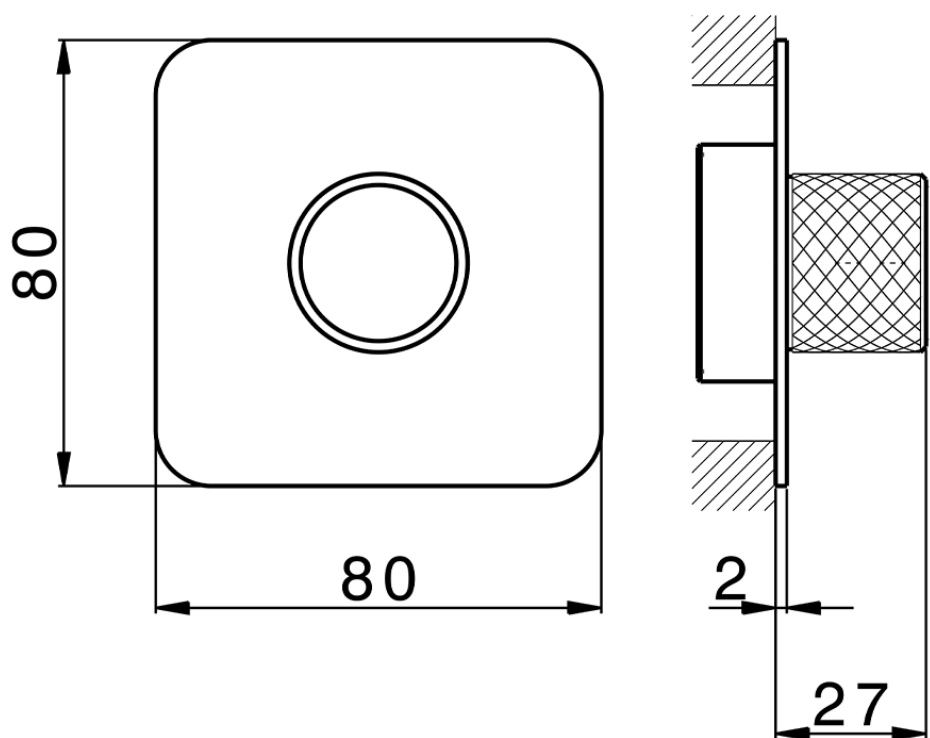

Exposed part for individual Push&Shower PUSH&SHOWER_PS1G6210

PS1G6210

<https://en.cisal.it/exposed-part-for-individual-pushshower-pushshower-ps1g6210>

2026-06-13