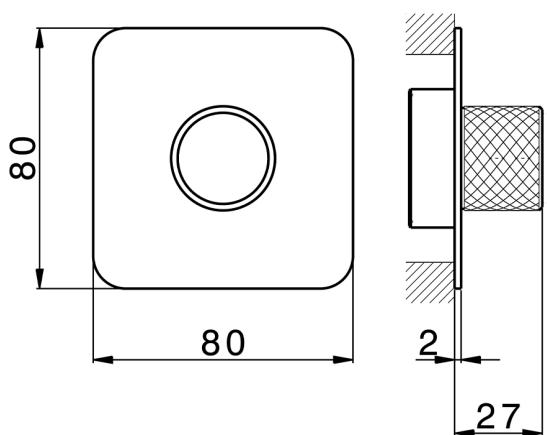

Exposed part for individual Push&Shower PUSH&SHOWER_PS1G6210

MODEL **PS1G6210**

Exposed part for individual Push&Shower, with knurled button, 80x80mm rounded plate, for concealed Push&Shower

AVAILABLE FINISHINGS