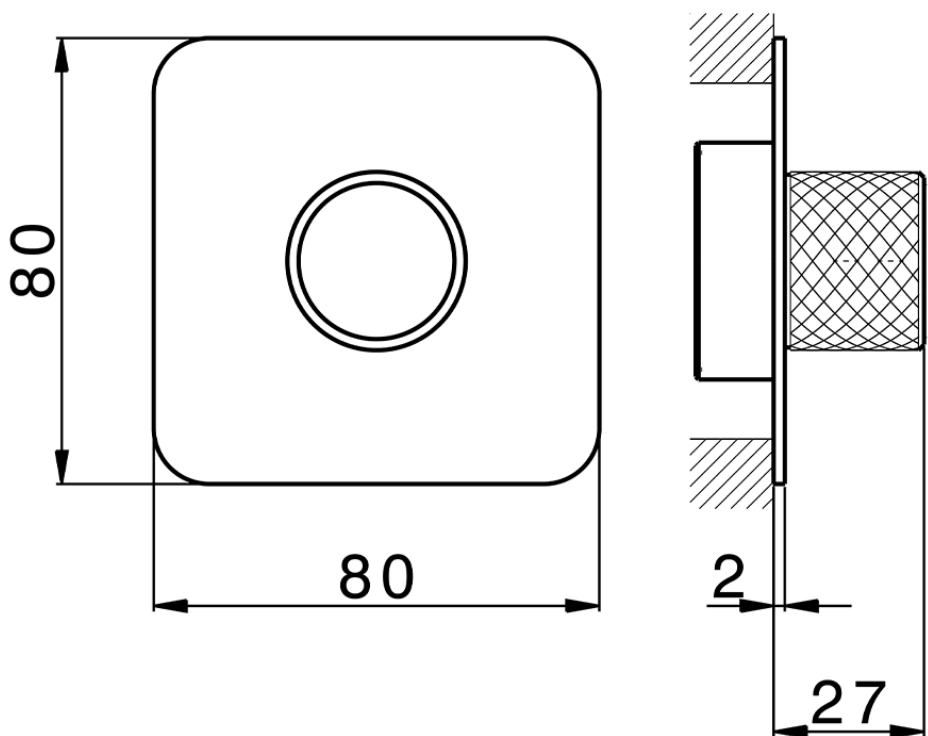

Exposed part for individual Push&Shower PUSH&SHOWER_PS1G6210

PS1G6210

<https://en.cisal.it/exposed-part-for-individual-pushshower-pushshower-ps1g6210>

2026-06-13