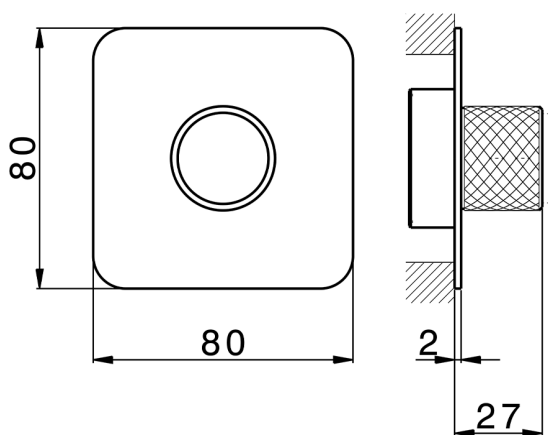

Exposed part for individual Push&Shower PUSH&SHOWER_PS1G6210

MODEL **PS1G6210**

Exposed part for individual Push&Shower, with knurled button, 80x80mm rounded plate, for concealed Push&Shower

AVAILABLE FINISHINGS