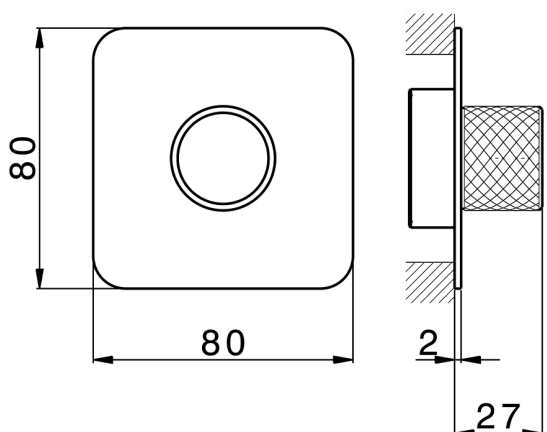

## Exposed part for individual Push&Shower PUSH&SHOWER\_PS1G6210

MODEL **PS1G6210**

Exposed part for individual Push&Shower, with knurled button, 80x80mm rounded plate, for concealed Push&Shower