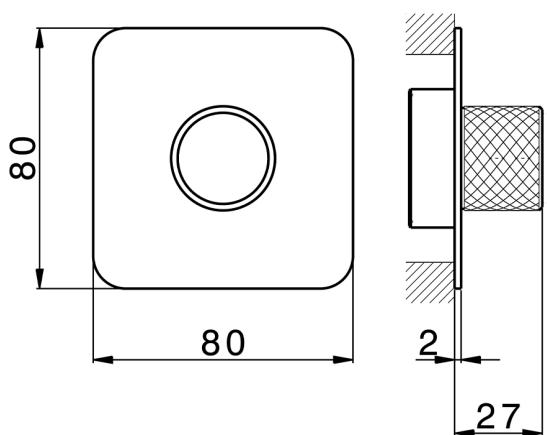

## Exposed part for individual Push&Shower PUSH&SHOWER\_PS1G6210

MODEL **PS1G6210**

Exposed part for individual Push&Shower, with knurled button, 80x80mm rounded plate, for concealed Push&Shower