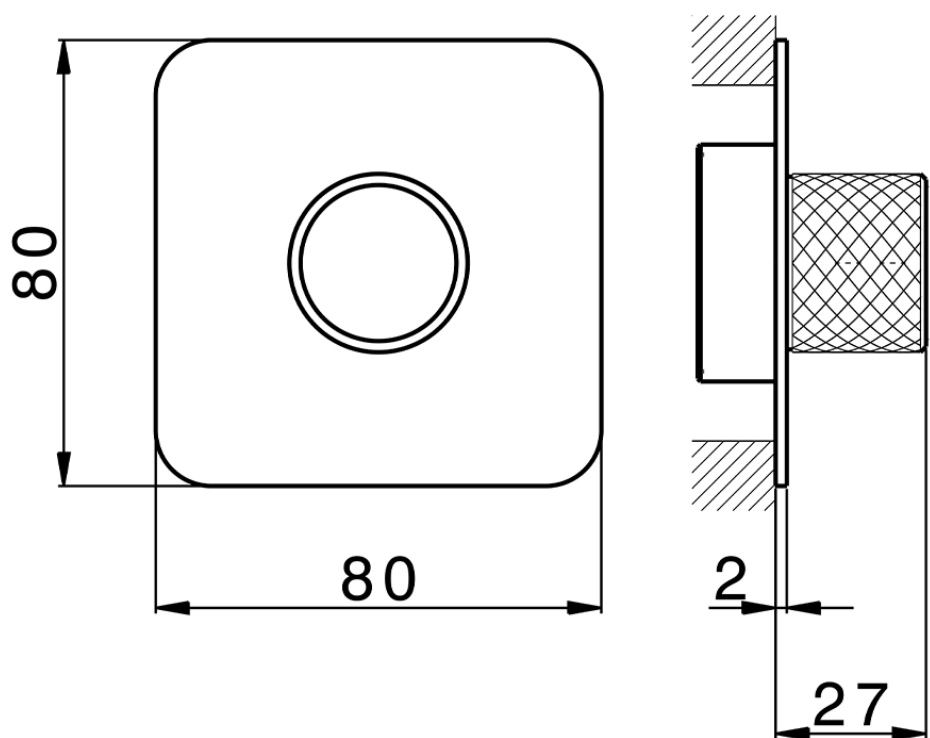

Exposed part for individual Push&Shower PUSH&SHOWER_PS1G6210

PS1G6210

<https://en.cisal.it/exposed-part-for-individual-pushshower-pushshower-ps1g6210>

2026-04-08