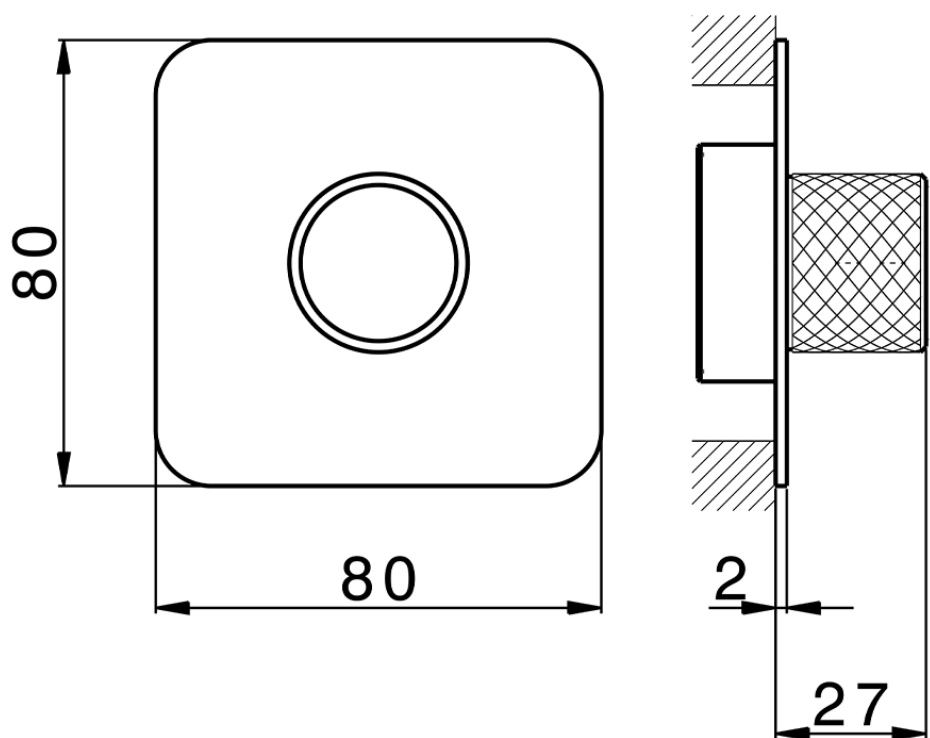

Exposed part for individual Push&Shower PUSH&SHOWER_PS1G6210

PS1G6210

<https://en.cisal.it/exposed-part-for-individual-pushshower-pushshower-ps1g6210>

2026-04-28