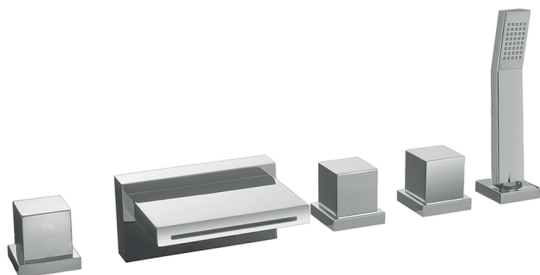

Deck-mounted 5-hole bath mixer ROADSTER ACCENT_RA000260

MODEL **RA000260**

Deck-mounted 5-hole bath mixer, 2 outlet diverter, Quad one spray handshower, 150 cm. Pull-out flexible hose

AVAILABLE FINISHINGS

-  **21** 21 Chrome
-  **2B** 2B Polished Nickel
-  **2F** 2F Brushed Nickel
-  **2Q** 2Q Black Titanium
-  **40** 40 Matt Black
-  **4Q** 4Q Matt White

CHARACTERISTICS

2026-06-14