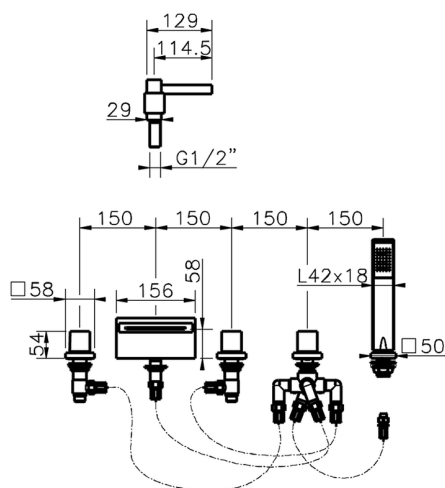

Deck-mounted 5-hole bath mixer ROADSTER ACCENT_RA000260

MODEL **RA000260**

Deck-mounted 5-hole bath mixer, 2 outlet diverter, Quad one spray handshower, 150 cm. Pull-out flexible hose

AVAILABLE FINISHINGS

-  **21** 21 Chrome
-  **2B** 2B Polished Nickel
-  **2F** 2F Brushed Nickel
-  **2Q** 2Q Black Titanium
-  **40** 40 Matt Black
-  **4Q** 4Q Matt White

CHARACTERISTICS

2026-05-19