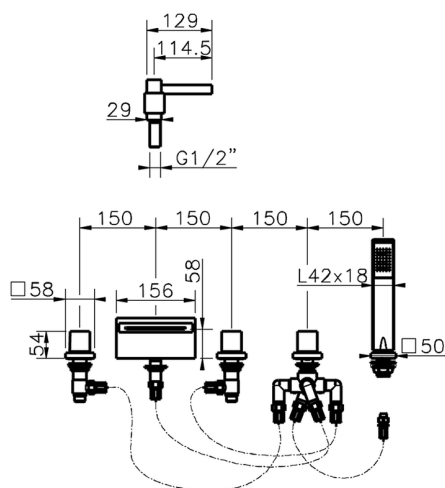

CHARACTERISTICS

2026-05-19