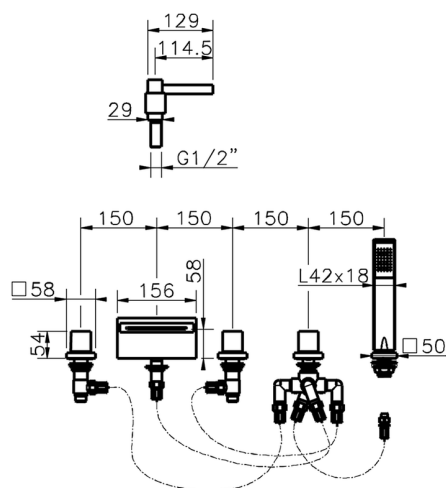

Deck-mounted 5-hole bath mixer ROADSTER ACCENT_RA000260

MODEL **RA000260**

Deck-mounted 5-hole bath mixer, 2 outlet diverter, Quad one spray handshower, 150 cm. Pull-out flexible hose

AVAILABLE FINISHINGS

-  **21** 21 Chrome
-  **2B** 2B Polished Nickel
-  **2F** 2F Brushed Nickel
-  **2Q** 2Q Black Titanium
-  **40** 40 Matt Black
-  **4Q** 4Q Matt White

CHARACTERISTICS

2026-06-14