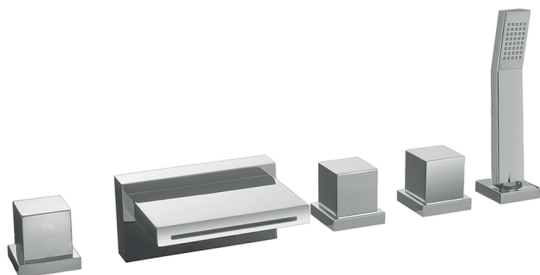

Deck-mounted 5-hole bath mixer ROADSTER ACCENT_RA000260

MODEL **RA000260**

Deck-mounted 5-hole bath mixer, 2 outlet diverter, Quad one spray handshower, 150 cm. Pull-out flexible hose

AVAILABLE FINISHINGS

-  **21** 21 Chrome
-  **2B** 2B Polished Nickel
-  **2F** 2F Brushed Nickel
-  **2Q** 2Q Black Titanium
-  **40** 40 Matt Black
-  **4Q** 4Q Matt White

CHARACTERISTICS

2026-05-19