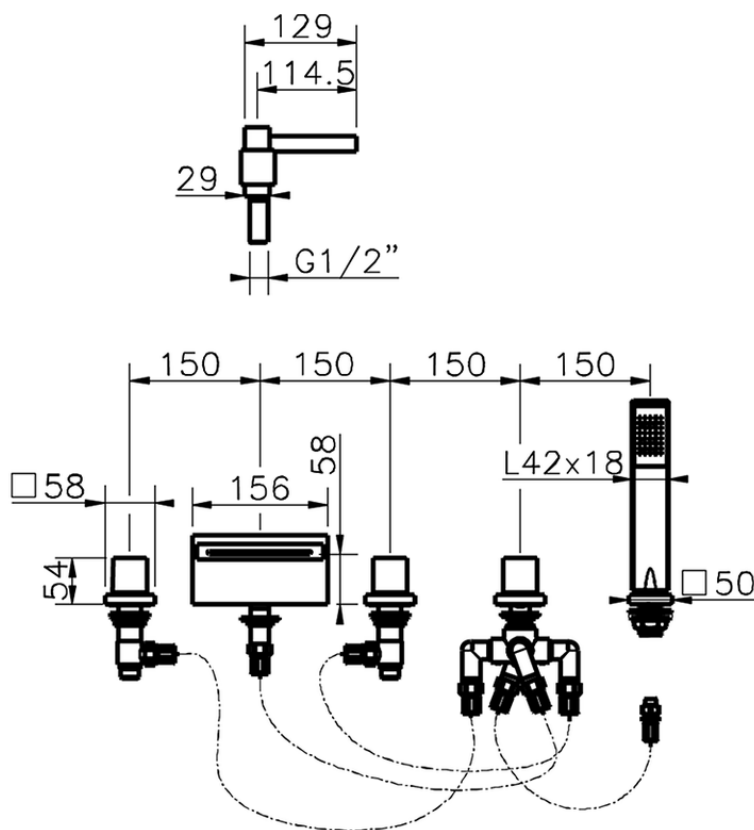

## Deck-mounted 5-hole bath mixer ROADSTER ACCENT\_RA000260

RA000260

<https://en.cisal.it/deck-mounted-5-hole-bath-mixer-roadster-accent-ra000260>

2026-04-08