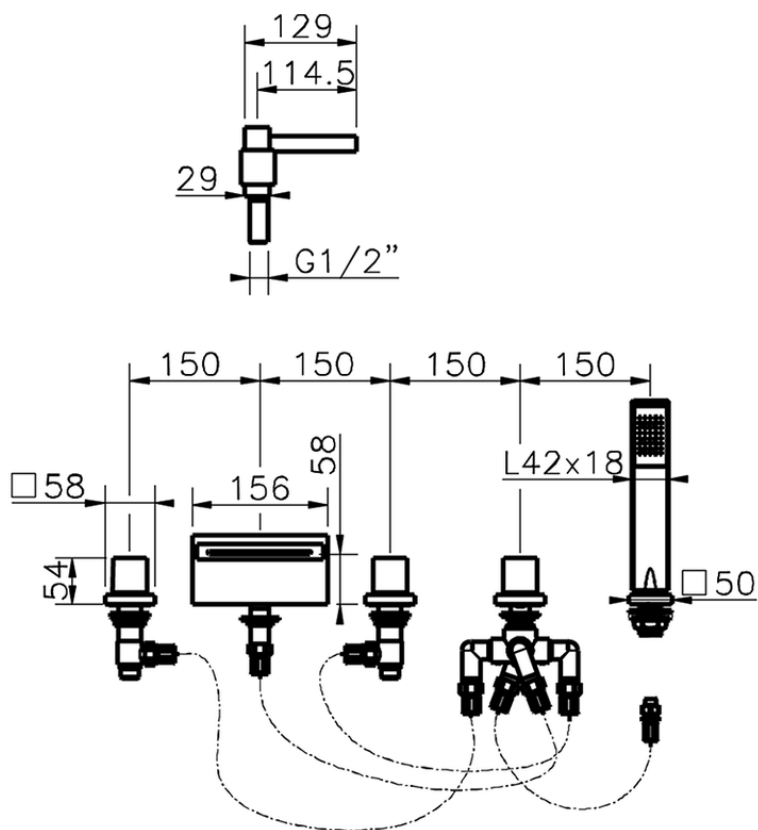

Deck-mounted 5-hole bath mixer ROADSTER ACCENT_RA000260

RA000260

<https://en.cisal.it/deck-mounted-5-hole-bath-mixer-roadster-accent-ra000260>

2026-06-14