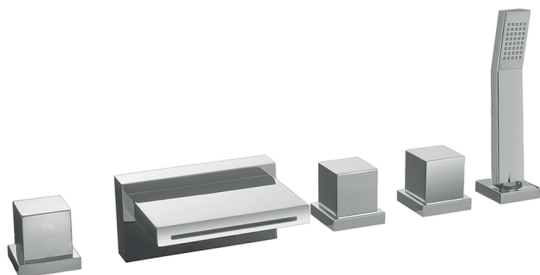

Deck-mounted 5-hole bath mixer ROADSTER ACCENT_RA000260

MODEL **RA000260**

Deck-mounted 5-hole bath mixer, 2 outlet diverter, Quad one spray handshower, 150 cm. Pull-out flexible hose

AVAILABLE FINISHINGS

-  **21** 21 Chrome
-  **2B** 2B Polished Nickel
-  **2F** 2F Brushed Nickel
-  **2Q** 2Q Black Titanium
-  **40** 40 Matt Black
-  **4Q** 4Q Matt White

CHARACTERISTICS

2026-06-13