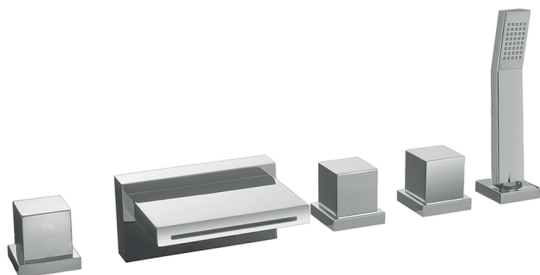

Deck-mounted 5-hole bath mixer ROADSTER ACCENT_RA000260

MODEL **RA000260**

Deck-mounted 5-hole bath mixer, 2 outlet diverter, Quad one spray handshower, 150 cm. Pull-out flexible hose

AVAILABLE FINISHINGS

-  **21** 21 Chrome
-  **2B** 2B Polished Nickel
-  **2F** 2F Brushed Nickel
-  **2Q** 2Q Black Titanium
-  **40** 40 Matt Black
-  **4Q** 4Q Matt White

CHARACTERISTICS

2026-04-30