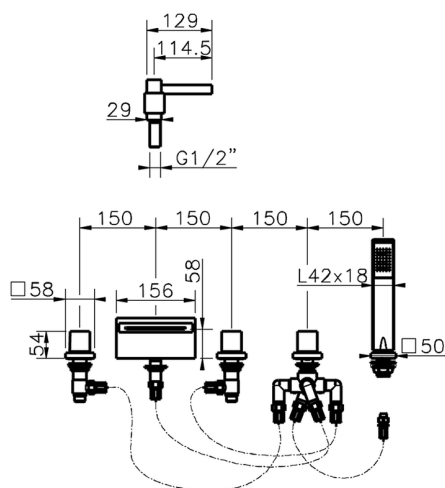

Deck-mounted 5-hole bath mixer ROADSTER ACCENT_RA000260

MODEL **RA000260**

Deck-mounted 5-hole bath mixer, 2 outlet diverter, Quad one spray handshower, 150 cm. Pull-out flexible hose

AVAILABLE FINISHINGS

-  **21** 21 Chrome
-  **2B** 2B Polished Nickel
-  **2F** 2F Brushed Nickel
-  **2Q** 2Q Black Titanium
-  **40** 40 Matt Black
-  **4Q** 4Q Matt White

CHARACTERISTICS

2026-04-30