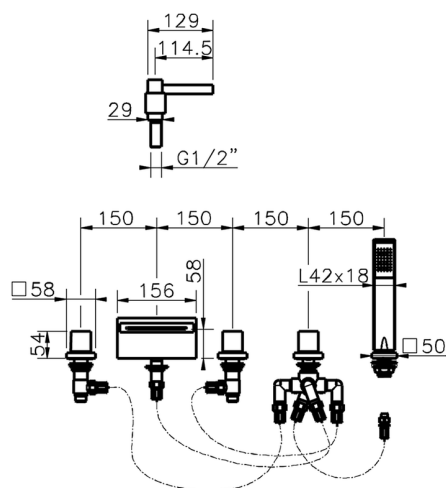

Deck-mounted 5-hole bath mixer ROADSTER ACCENT_RA000260

MODEL **RA000260**

Deck-mounted 5-hole bath mixer, 2 outlet diverter, Quad one spray handshower, 150 cm. Pull-out flexible hose

AVAILABLE FINISHINGS

-  **21** 21 Chrome
-  **2B** 2B Polished Nickel
-  **2F** 2F Brushed Nickel
-  **2Q** 2Q Black Titanium
-  **40** 40 Matt Black
-  **4Q** 4Q Matt White

CHARACTERISTICS

2026-06-13