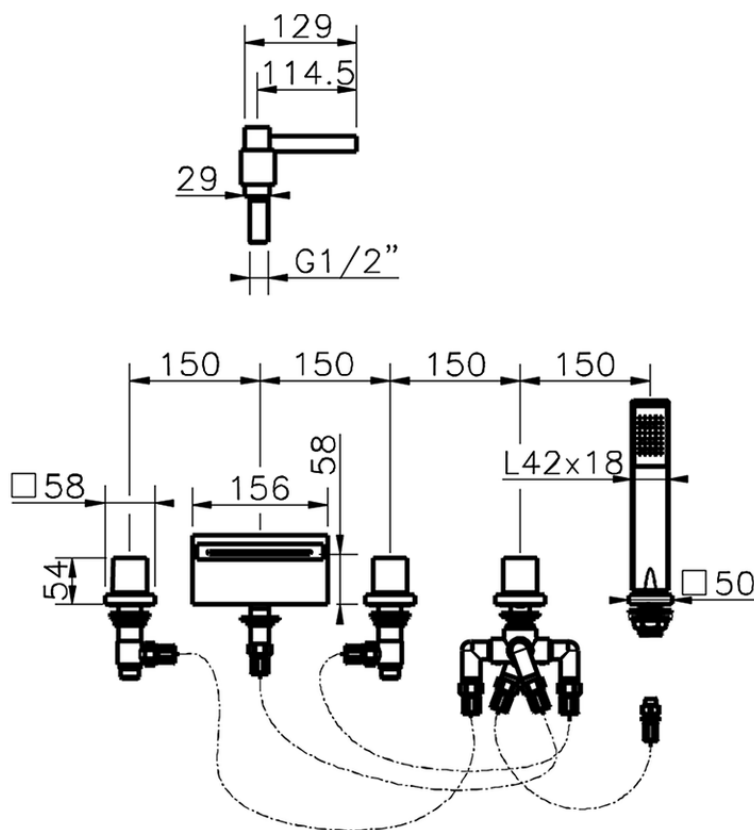

Deck-mounted 5-hole bath mixer ROADSTER ACCENT_RA000260

RA000260

<https://en.cisal.it/deck-mounted-5-hole-bath-mixer-roadster-accent-ra000260>

2026-06-13