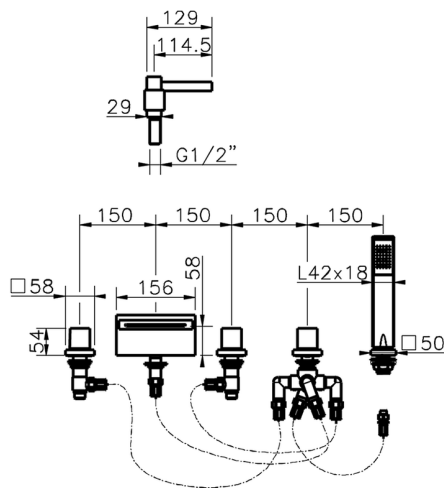

Deck-mounted 5-hole bath mixer ROADSTER ACCENT_RA000260

MODEL **RA000260**

Deck-mounted 5-hole bath mixer, 2 outlet diverter, Quad one spray handshower, 150 cm. Pull-out flexible hose

AVAILABLE FINISHINGS

-  **21** 21 Chrome
-  **2B** 2B Polished Nickel
-  **2F** 2F Brushed Nickel
-  **2Q** 2Q Black Titanium
-  **40** 40 Matt Black
-  **4Q** 4Q Matt White

CHARACTERISTICS

2026-04-29