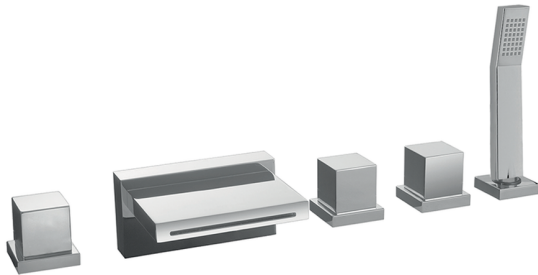

Deck-mounted 5-hole bath mixer ROADSTER ACCENT_RA000260

MODEL **RA000260**

Deck-mounted 5-hole bath mixer, 2 outlet diverter, Quad one spray handshower, 150 cm. Pull-out flexible hose

AVAILABLE FINISHINGS

-  **21** 21 Chrome
-  **2B** 2B Polished Nickel
-  **2F** 2F Brushed Nickel
-  **2Q** 2Q Black Titanium
-  **40** 40 Matt Black
-  **4Q** 4Q Matt White

CHARACTERISTICS

2026-04-29