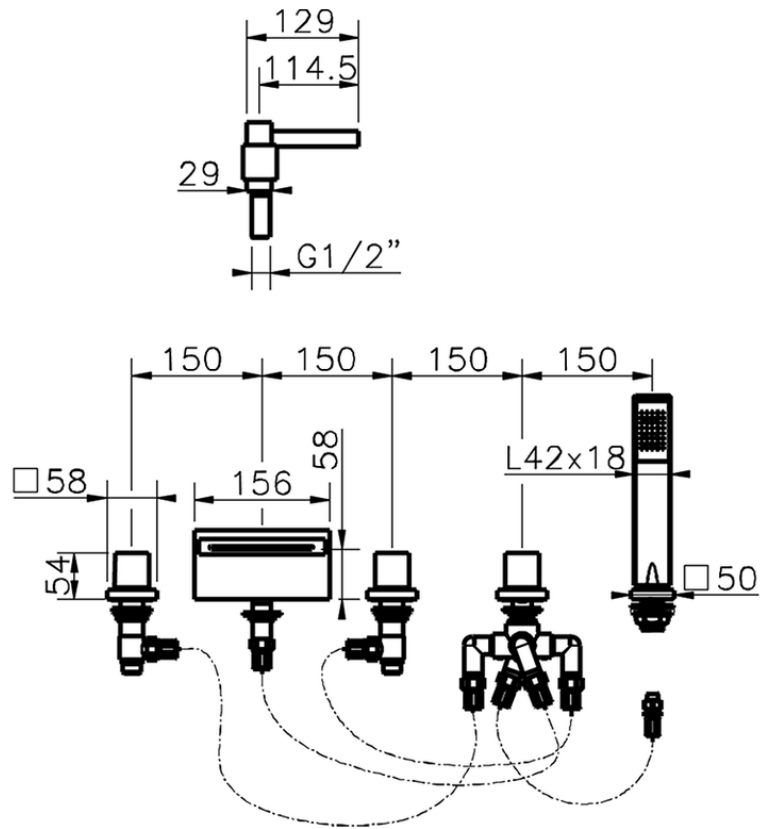

## Deck-mounted 5-hole bath mixer ROADSTER ACCENT\_RA000260

RA000260

<https://en.cisal.it/deck-mounted-5-hole-bath-mixer-roadster-accent-ra000260>

2026-06-14