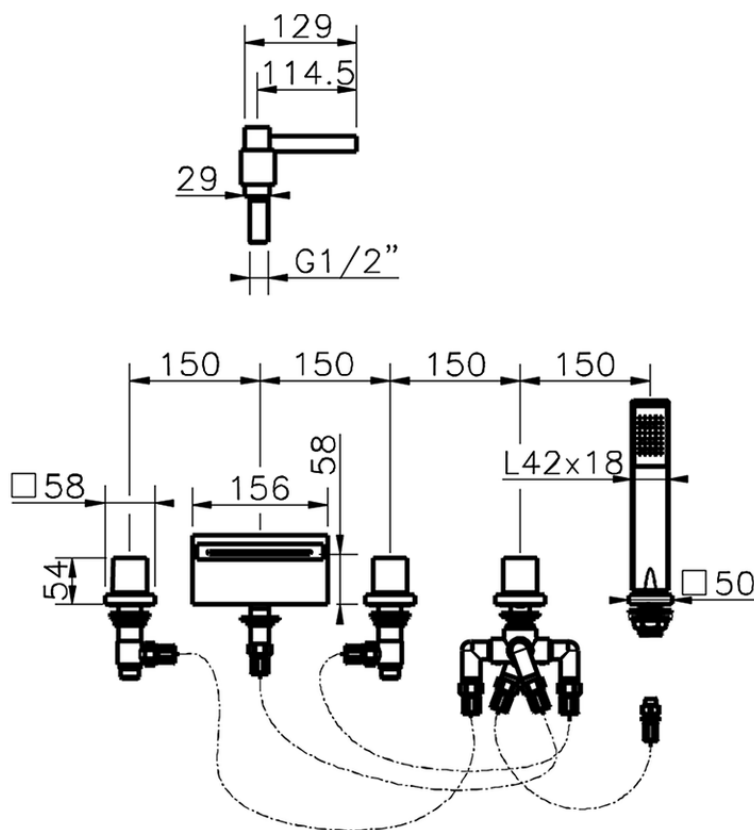

## Deck-mounted 5-hole bath mixer ROADSTER ACCENT\_RA000260

RA000260

<https://en.cisal.it/deck-mounted-5-hole-bath-mixer-roadster-accent-ra000260>

2026-04-28