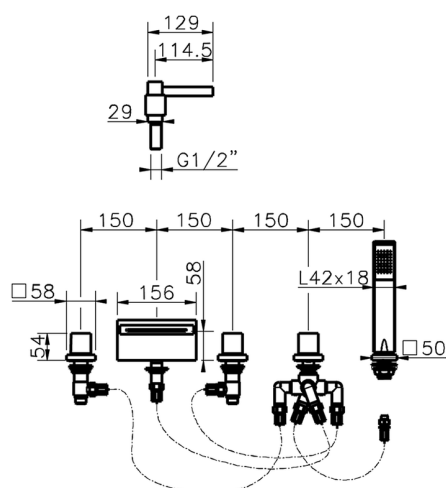

Deck-mounted 5-hole bath mixer ROADSTER ACCENT_RA000260

MODEL **RA000260**

Deck-mounted 5-hole bath mixer, 2 outlet diverter, Quad one spray handshower, 150 cm. Pull-out flexible hose

AVAILABLE FINISHINGS

-  **21** 21 Chrome
-  **2B** 2B Polished Nickel
-  **2F** 2F Brushed Nickel
-  **2Q** 2Q Black Titanium
-  **40** 40 Matt Black
-  **4Q** 4Q Matt White

CHARACTERISTICS

2026-04-08