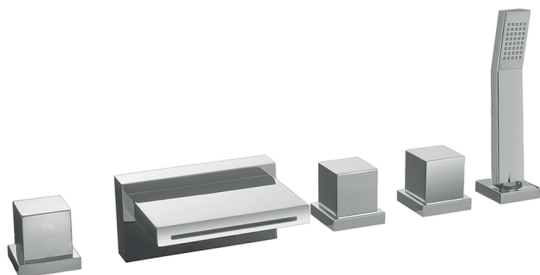

Deck-mounted 5-hole bath mixer ROADSTER ACCENT_RA000260

MODEL **RA000260**

Deck-mounted 5-hole bath mixer, 2 outlet diverter, Quad one spray handshower, 150 cm. Pull-out flexible hose

AVAILABLE FINISHINGS

-  **21** 21 Chrome
-  **2B** 2B Polished Nickel
-  **2F** 2F Brushed Nickel
-  **2Q** 2Q Black Titanium
-  **40** 40 Matt Black
-  **4Q** 4Q Matt White

CHARACTERISTICS

2026-04-28