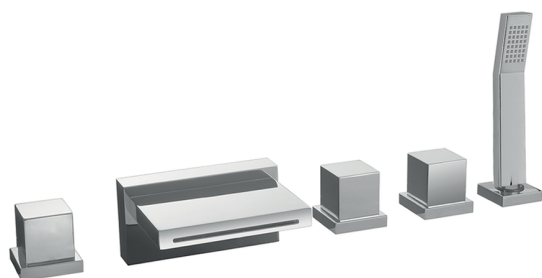

Deck-mounted 5-hole bath mixer ROADSTER ACCENT_RA000260

MODEL **RA000260**

Deck-mounted 5-hole bath mixer, 2 outlet diverter, Quad one spray handshower, 150 cm. Pull-out flexible hose

AVAILABLE FINISHINGS

-  **21** 21 Chrome
-  **2B** 2B Polished Nickel
-  **2F** 2F Brushed Nickel
-  **2Q** 2Q Black Titanium
-  **40** 40 Matt Black
-  **4Q** 4Q Matt White

CHARACTERISTICS

2026-04-08