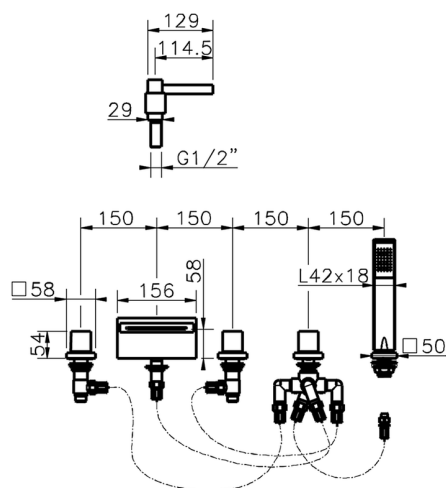

Deck-mounted 5-hole bath mixer ROADSTER ACCENT_RA000260

MODEL **RA000260**

Deck-mounted 5-hole bath mixer, 2 outlet diverter, Quad one spray handshower, 150 cm. Pull-out flexible hose

AVAILABLE FINISHINGS

-  **21** 21 Chrome
-  **2B** 2B Polished Nickel
-  **2F** 2F Brushed Nickel
-  **2Q** 2Q Black Titanium
-  **40** 40 Matt Black
-  **4Q** 4Q Matt White

CHARACTERISTICS

2026-04-28