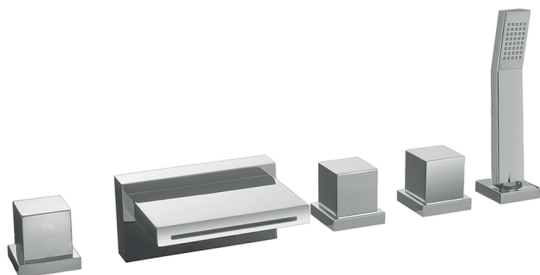

Deck-mounted 5-hole bath mixer ROADSTER ACCENT_RA000260

MODEL **RA000260**

Deck-mounted 5-hole bath mixer, 2 outlet diverter, Quad one spray handshower, 150 cm. Pull-out flexible hose

AVAILABLE FINISHINGS

-  **21** 21 Chrome
-  **2B** 2B Polished Nickel
-  **2F** 2F Brushed Nickel
-  **2Q** 2Q Black Titanium
-  **40** 40 Matt Black
-  **4Q** 4Q Matt White

CHARACTERISTICS

2026-06-09