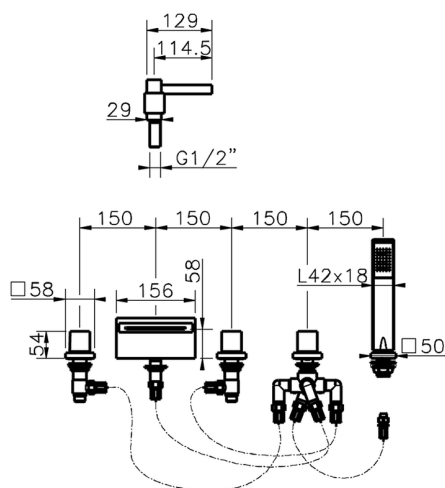

Deck-mounted 5-hole bath mixer ROADSTER ACCENT_RA000260

MODEL **RA000260**

Deck-mounted 5-hole bath mixer, 2 outlet diverter, Quad one spray handshower, 150 cm. Pull-out flexible hose

AVAILABLE FINISHINGS

-  **21** 21 Chrome
-  **2B** 2B Polished Nickel
-  **2F** 2F Brushed Nickel
-  **2Q** 2Q Black Titanium
-  **40** 40 Matt Black
-  **4Q** 4Q Matt White

CHARACTERISTICS

2026-06-09