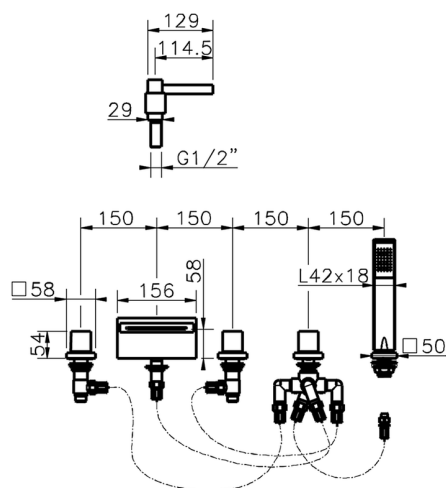

Deck-mounted 5-hole bath mixer ROADSTER ACCENT_RA000260

MODEL **RA000260**

Deck-mounted 5-hole bath mixer, 2 outlet diverter, Quad one spray handshower, 150 cm. Pull-out flexible hose

AVAILABLE FINISHINGS

-  **21** 21 Chrome
-  **2B** 2B Polished Nickel
-  **2F** 2F Brushed Nickel
-  **2Q** 2Q Black Titanium
-  **40** 40 Matt Black
-  **4Q** 4Q Matt White

CHARACTERISTICS

2026-05-19